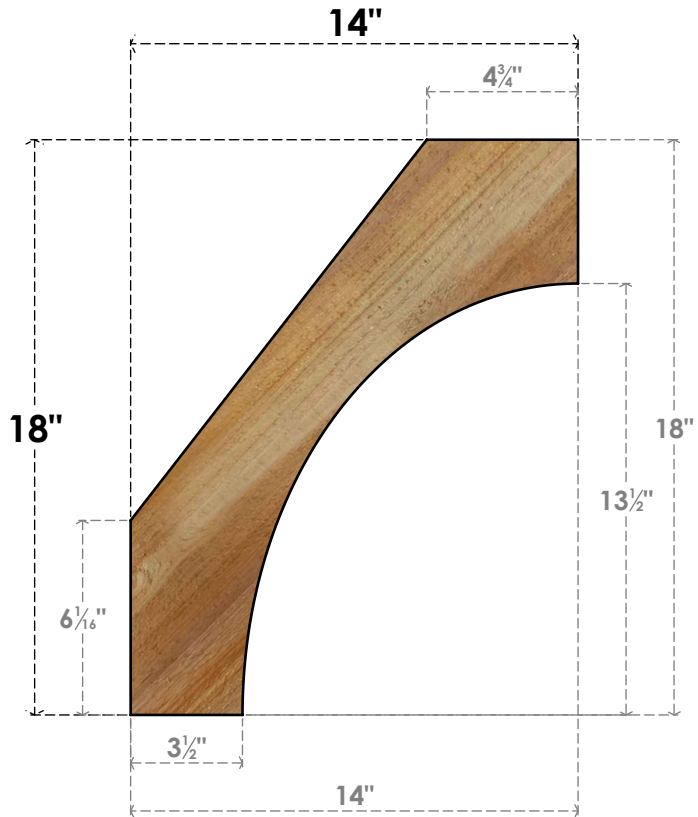

BRC06X14X18WTLOORWR

6"W X 14"D X 18"H WESTLAKE ROUGH SAWN BRACE, WESTERN RED CEDAR

SIDE

FRONT

EKENA MILLWORK
 2300 WEST MAIN ST.
 CLARKSVILLE, TX 75426
 TOLL FREE: 866-607-0453
 WWW.EKENAMILLWORK.COM

NOTES