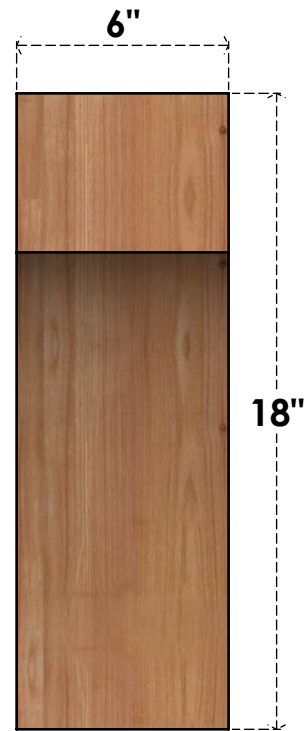

BRC06X14X18WTLOORWR

6"W X 14"D X 18"H WESTLAKE ROUGH SAWN BRACE, WESTERN RED CEDAR

SIDE

FRONT

EKENA MILLWORK
 2300 WEST MAIN ST.
 CLARKSVILLE, TX 75426
 TOLL FREE: 866-607-0453
 WWW.EKENAMILLWORK.COM

NOTES