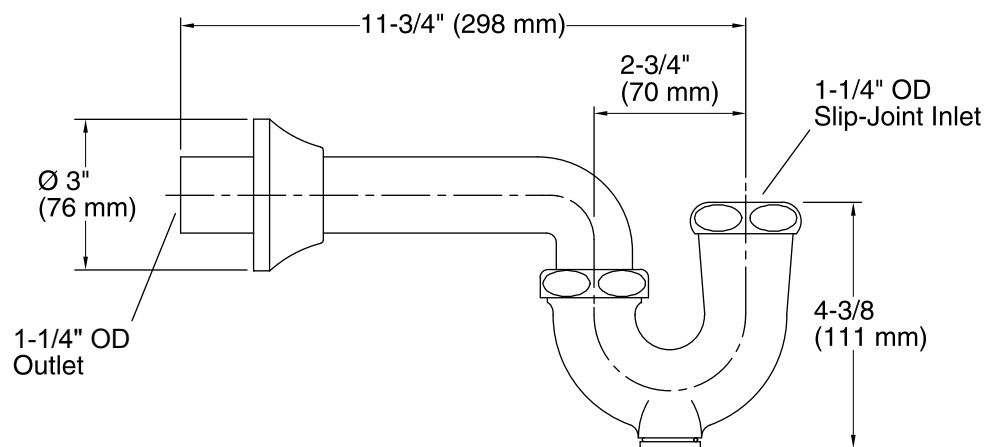

Technical Information

All product dimensions are nominal.

Notes

Install this product according to the installation guide.