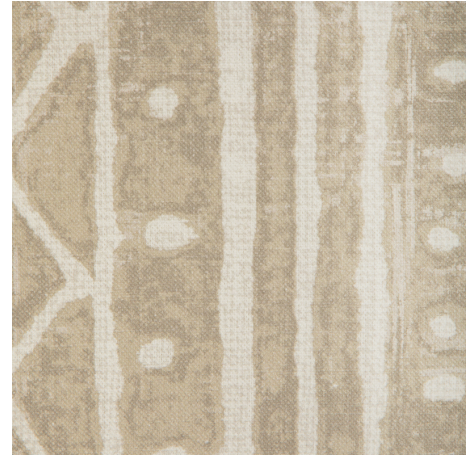

Shorecliff - Linen
SKU: SHORECLIFF.16.0

kravet

SKU: **SHORECLIFF.16.0**

Vertical Repeat: **12 in (30.48 cm)**

Brand: **Kravet Design**

Collection: **Harbor Home**

Finish: **Softened, Washed**

End Use: **Multipurpose**

Width: **56 in (142.24 cm)**

Horizontal Repeat: **18 in (45.72 cm)**

Designer: **Barclay Butera**

Type: **Print**

Railroaded: **No**

Composition: **Cotton - 97%, Linen - 3%**

Kravet LLC © 2025

kravet.com | customer.service@kravet.com | (800) 645-9068