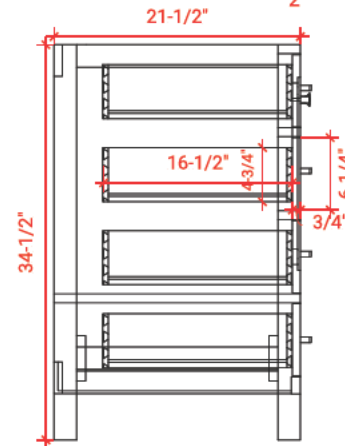

37" LEFT OFFSET CABINET

BASE CABINET DIMENSIONS

36" W x 21.5" D x 34.5" H

FEATURES

- Solid wood frame & plywood panels
- Dovetail drawers and joints
- Soft closing doors & drawers

HARDWARE FINISHES

Satin Nickel Satin Brass Satin Black

AVAILABLE COLORS

White Grey Espresso Midnight Blue

FRONT VIEW

SIDE VIEW

PLAN VIEW

37" LEFT OFFSET RECTANGLE SINK THIN COUNTERTOP

OVERALL DIMENSIONS

37" W x 22" D x 1.5" H

COUNTERTOP OPTIONS

Carrara Marble
CW-037S-L-REC-CT

White Quartz
WQ-037S-L-REC-CT

FEATURES

- Solid countertop with mitered edges & seams
- Undermount white rectangular sink
- Pre-drilled for 8" widespread faucet

INCLUDED

- Countertop
- Matching Backsplash
- Sink

COUNTERTOP PLAN VIEW

EDGE SIDE VIEW

THREE DIMENSIONAL COUNTERTOP VIEW