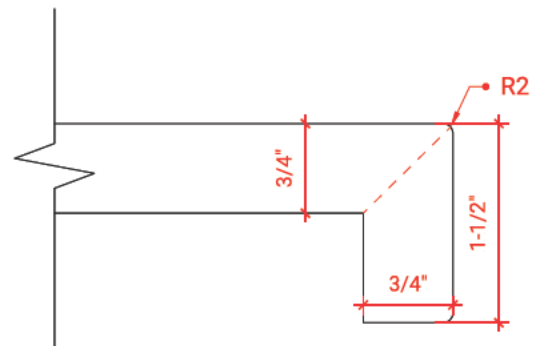

AVAILABLE COLORS

White Grey Espresso Midnight Blue

FRONT VIEW

SIDE VIEW

PLAN VIEW

37" LEFT OFFSET RECTANGLE SINK THIN COUNTERTOP

OVERALL DIMENSIONS

37" W x 22" D x 1.5" H

COUNTERTOP OPTIONS

Carrara Marble
CW-037S-L-REC-CT

White Quartz
WQ-037S-L-REC-CT

FEATURES

- Solid countertop with mitered edges & seams
- Undermount white rectangular sink
- Pre-drilled for 8" widespread faucet

INCLUDED

- Countertop
- Matching Backsplash
- Sink

COUNTERTOP PLAN VIEW

EDGE SIDE VIEW

THREE DIMENSIONAL COUNTERTOP VIEW