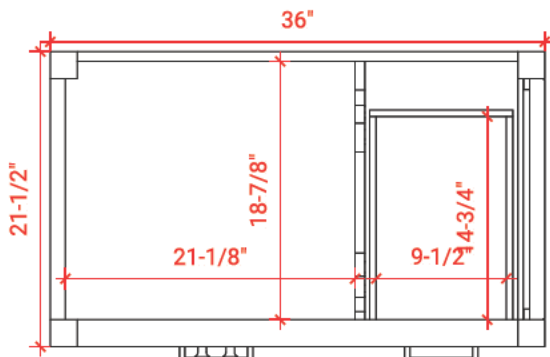

37" LEFT OFFSET CABINET

BASE CABINET DIMENSIONS

36" W x 21.5" D x 34.5" H

FEATURES

- Solid wood frame & plywood panels
- Dovetail drawers and joints
- Soft closing doors & drawers

HARDWARE FINISHES

Satin Nickel Satin Brass Satin Black

AVAILABLE COLORS

White Grey Espresso Midnight Blue

FRONT VIEW

SIDE VIEW

PLAN VIEW

37" LEFT OFFSET RECTANGLE SINK THIN COUNTERTOP

OVERALL DIMENSIONS

37" W x 22" D x 1.5" H

INCLUDED

- Countertop
- Matching Backsplash
- Sink

COUNTERTOP PLAN VIEW

EDGE SIDE VIEW

THREE DIMENSIONAL COUNTERTOP VIEW