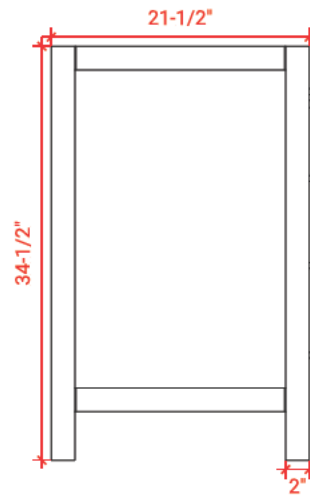

37" LEFT OFFSET CABINET

BASE CABINET DIMENSIONS

36" W x 21.5" D x 34.5" H

FEATURES

- Solid wood frame & plywood panels
- Dovetail drawers and joints
- Soft closing doors & drawers

HARDWARE FINISHES

Satin Nickel Satin Brass Satin Black

AVAILABLE COLORS

White Grey Espresso Midnight Blue

FRONT VIEW

SIDE VIEW

PLAN VIEW

37" LEFT OFFSET RECTANGLE SINK THIN COUNTERTOP

OVERALL DIMENSIONS

37" W x 22" D x 1.5" H

COUNTERTOP OPTIONS

Carrara Marble
CW-037S-L-REC-CT

White Quartz
WQ-037S-L-REC-CT

FEATURES

- Solid countertop with mitered edges & seams
- Undermount white rectangular sink
- Pre-drilled for 8" widespread faucet

INCLUDED

- Countertop
- Matching Backsplash
- Sink

COUNTERTOP PLAN VIEW

EDGE SIDE VIEW

THREE DIMENSIONAL COUNTERTOP VIEW