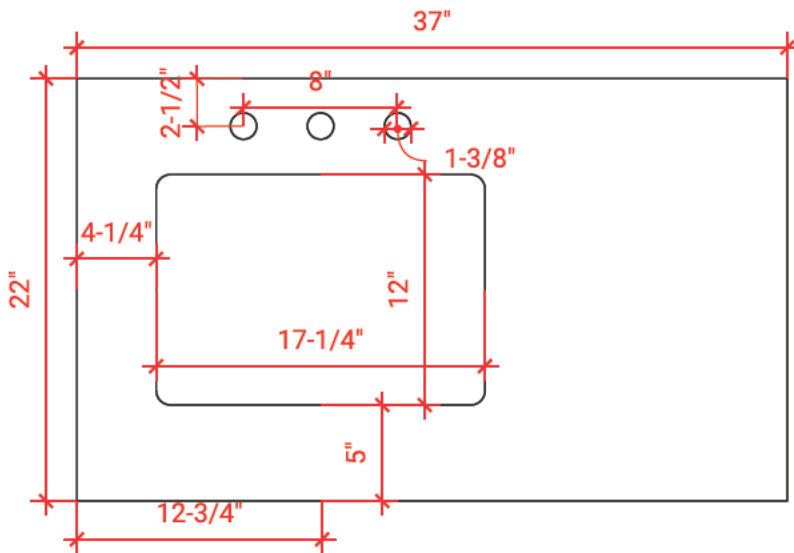

37" LEFT OFFSET CABINET

BASE CABINET DIMENSIONS

36" W x 21.5" D x 34.5" H

FEATURES

- Solid wood frame & plywood panels
- Dovetail drawers and joints
- Soft closing doors & drawers

HARDWARE FINISHES

Satin Nickel Satin Brass Satin Black

AVAILABLE COLORS

White Grey Espresso Midnight Blue

FRONT VIEW

SIDE VIEW

PLAN VIEW

37" LEFT OFFSET RECTANGLE SINK THIN COUNTERTOP

OVERALL DIMENSIONS

37" W x 22" D x 1.5" H

COUNTERTOP OPTIONS

Carrara Marble
CW-037S-L-REC-CT

White Quartz
WQ-037S-L-REC-CT

FEATURES

- Solid countertop with mitered edges & seams
- Undermount white rectangular sink
- Pre-drilled for 8" widespread faucet

INCLUDED

- Countertop
- Matching Backsplash
- Sink

COUNTERTOP PLAN VIEW

EDGE SIDE VIEW

THREE DIMENSIONAL COUNTERTOP VIEW