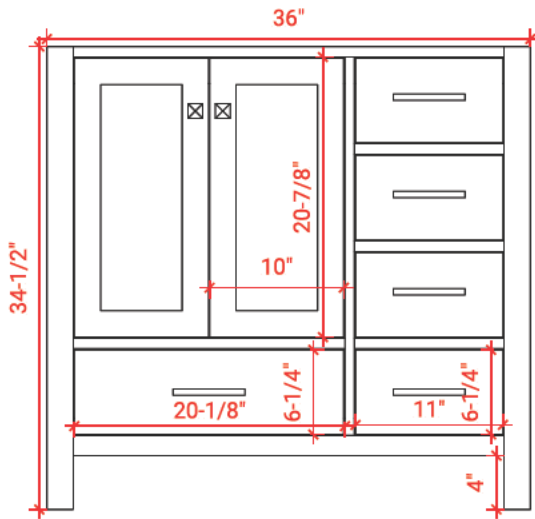

37" LEFT OFFSET CABINET

BASE CABINET DIMENSIONS

36" W x 21.5" D x 34.5" H

FEATURES

- Solid wood frame & plywood panels
- Dovetail drawers and joints
- Soft closing doors & drawers

HARDWARE FINISHES

Satin Nickel Satin Brass Satin Black

AVAILABLE COLORS

White Grey Espresso Midnight Blue

FRONT VIEW

SIDE VIEW

PLAN VIEW

37" LEFT OFFSET RECTANGLE SINK THIN COUNTERTOP

OVERALL DIMENSIONS

37" W x 22" D x 1.5" H

COUNTERTOP OPTIONS

Carrara Marble
CW-037S-L-REC-CT

White Quartz
WQ-037S-L-REC-CT

FEATURES

- Solid countertop with mitered edges & seams
- Undermount white rectangular sink
- Pre-drilled for 8" widespread faucet

INCLUDED

- Countertop
- Matching Backsplash
- Sink

COUNTERTOP PLAN VIEW

EDGE SIDE VIEW

THREE DIMENSIONAL COUNTERTOP VIEW