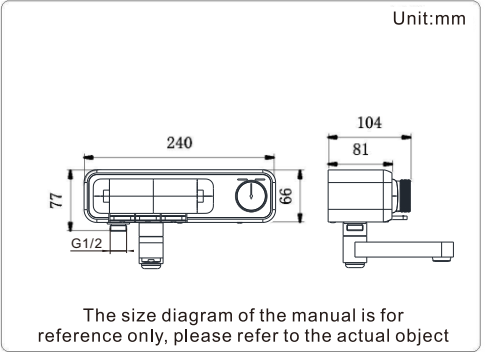

No.	Item.	Quantity.
1	water inlet connector	1
2	M4 grub screw	2
3	Plate	1
4	shower arm	1
5	Showerhead	1
6	Self-working screw rubber	4
7	concealed faucet valve body	1
8	water inlet connector	2
9	water outlet connector	1
10	faucet valve body	1
11	lifting rod	1
12	decorative cup	1
13	shower holder	1
14	handheld shower	1
15	hose	1

## size diagram

This picture for your reference only, you can install it according to your own needs.