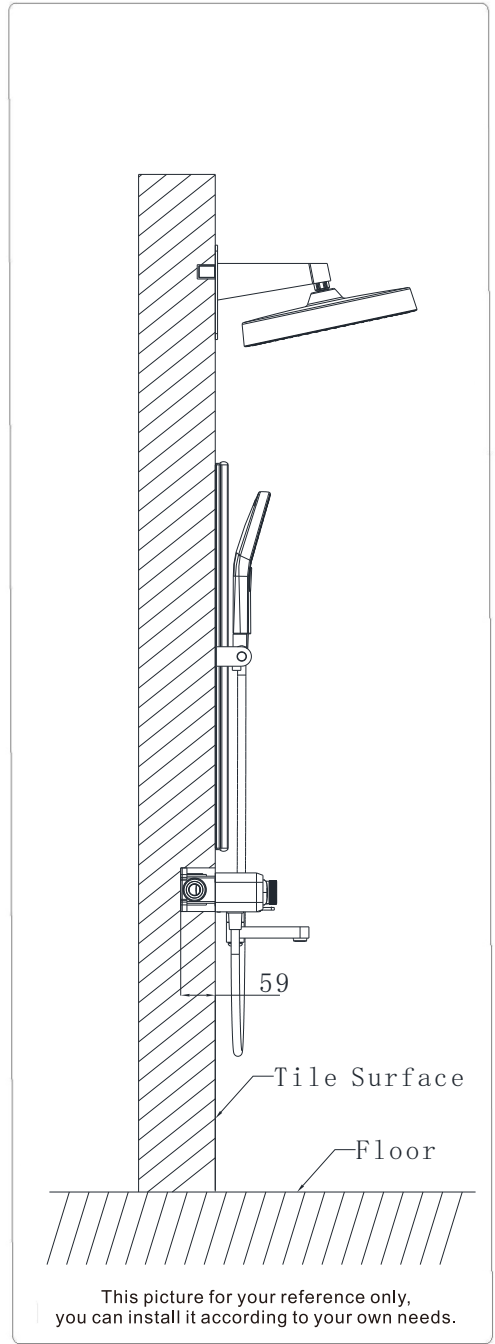

# Concealed shower faucet

No.	Item.	Quantity.
1	water inlet connector	1
2	M4 grub screw	2
3	Plate	1
4	shower arm	1
5	Showerhead	1
6	Self-working screw rubber	4
7	concealed faucet valve body	1
8	water inlet connector	2
9	water outlet connector	1
10	faucet valve body	1
11	lifting rod	1
12	decorative cup	1
13	shower holder	1
14	handheld shower	1
15	hose	1

## size diagram

This picture for your reference only, you can install it according to your own needs.