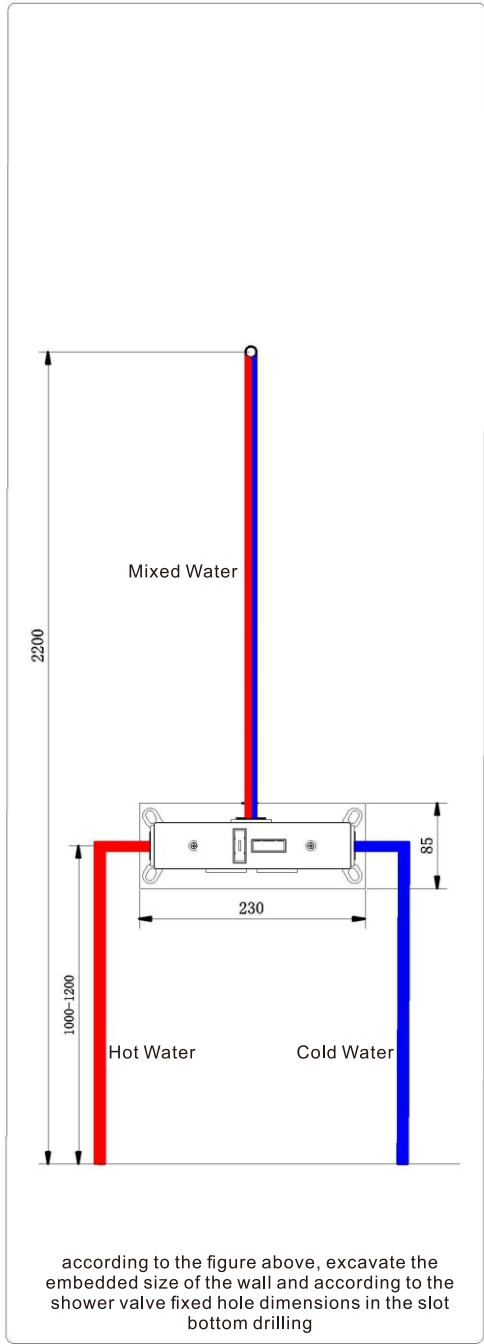

# Concealed shower faucet

No.	Item.	Quantity.
1	water inlet connector	1
2	M4 grub screw	2
3	Plate	1
4	shower arm	1
5	Showerhead	1
6	Self-working screw rubber	4
7	concealed faucet valve body	1
8	water inlet connector	2
9	water outlet connector	1
10	faucet valve body	1
11	lifting rod	1
12	decorative cup	1
13	shower holder	1
14	handheld shower	1
15	hose	1

## size diagram

This picture for your reference only, you can install it according to your own needs.