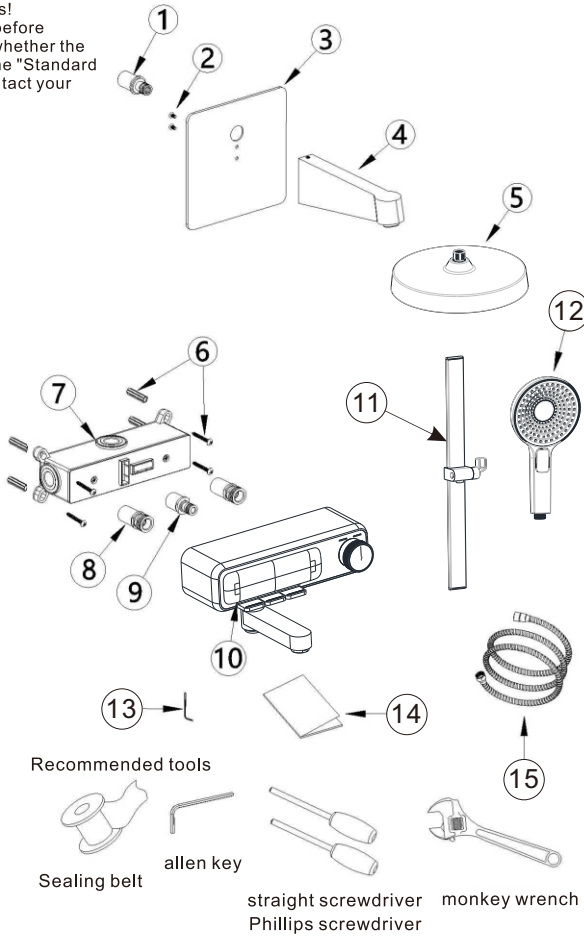

# Concealed shower faucet

## List of standard parts

Thank you very much for choosing our products!  
Please read this installation manual carefully before installation. After opening the product, check whether the parts are complete against the parts listed in the "Standard Parts List". If there are any defects, please contact your local distributor immediately

No.	Item.	Quantity.
1	water inlet connector	1
2	M4 grub screw	2
3	Plate	1
4	shower arm	1
5	Showerhead	1
6	Self-working screw rubber	4
7	concealed faucet valve body	1
8	water inlet connector	2
9	water outlet connector	1
10	faucet valve body	1
11	lifting rod	1
12	decorative cup	1
13	shower holder	1
14	handheld shower	1
15	hose	1

## size diagram

This picture for your reference only, you can install it according to your own needs.