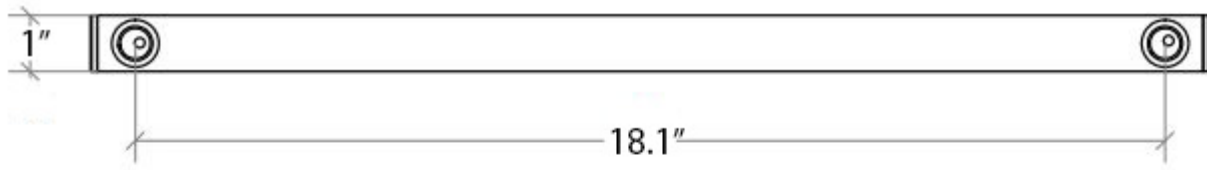

### Finishes:

### Related Items:

- Skuara 52801 | Tumbler / Toothbrush Holder
- Skuara 52802 | Soap Dish
- Skuara 52803 | Soap Dish
- Skuara 52804 | Soap Dispenser

\* WS Bath Collections reserves the right to revise dimensions or information on this sheet without notice

<b>Collection</b> Skuara	<b>Model</b>   Skuara 52815.29	<b>Dimensions Metric</b> <i>1 inch = 2.54 cm</i> <i>1 inch = 25.4 mm</i>	 1051 Lea Drive - Collegeville, PA 19426 Tel. 215 513 9400 - Fax 610 831 0215 <a href="http://www.ws bathcollections.com">www.ws bathcollections.com</a> - <a href="mailto:info@ws bathcollections.com">info@ws bathcollections.com</a>
-----------------------------	-----------------------------------	--	---

Collection  
Skudara

Model |  
Skudara 52815.29

Dimensions Metric  
*1 inch = 2.54 cm*  
*1 inch = 25.4 mm*

**WS**<sup>®</sup>  
**BATH**  
**COLLECTIONS**

1051 Lea Drive - Collegeville, PA 19426  
Tel. 215 513 9400 - Fax 610 831 0215  
[www.ws bathcollections.com](http://www.ws bathcollections.com) - [info@ws bathcollections.com](mailto:info@ws bathcollections.com)