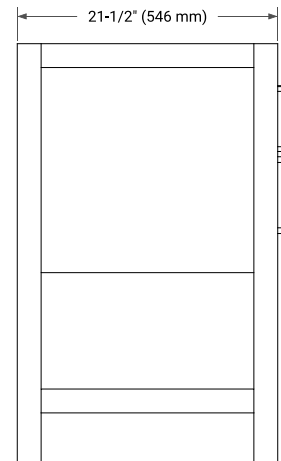

54" SINGLE SINK BASE CABINET

BASE CABINET DIMENSIONS

54" W x 21.5" D x 34.5" H

FEATURES

- Solid wood frame & plywood panels
- Dovetail drawers and joints
- Soft closing doors & drawers

HARDWARE FINISHES*

Brushed Nickel   Satin Brass   Matte Black   Polished Chrome

*Hardware comes preinstalled with the illustrated option. Other finishes are available on our online store if you prefer a different one.

AVAILABLE COLORS

White   Grey   Midnight Blue

FRONT VIEW

SIDE VIEW

PLAN VIEW