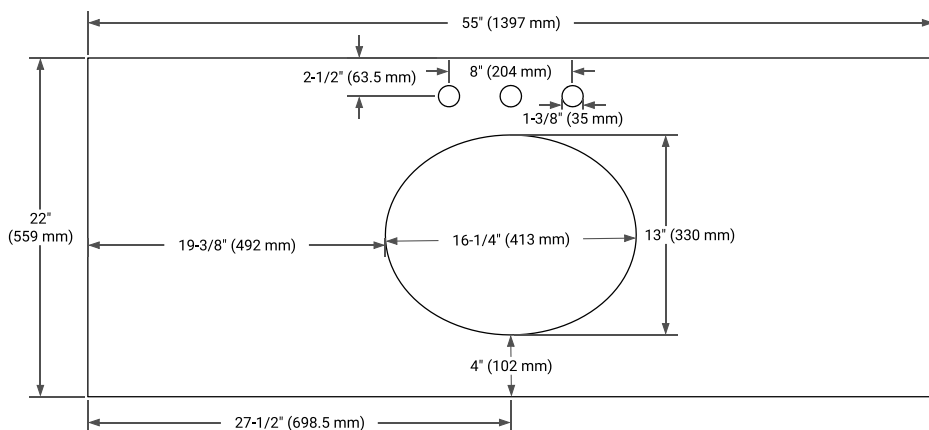

55" SINGLE OVAL SINK COUNTERTOP WITH 1.5 IN. THICKNESS

OVERALL DIMENSIONS

55" W x 22" D x 1.5" H

COUNTERTOP OPTIONS

FEATURES

- Solid countertop with mitered edges & seams
- Undermount white oval sink
- Pre-drilled for 8" widespread faucet

INCLUDED

- Countertop
- Matching Backsplash
- Oval Sink

COUNTERTOP PLAN VIEW