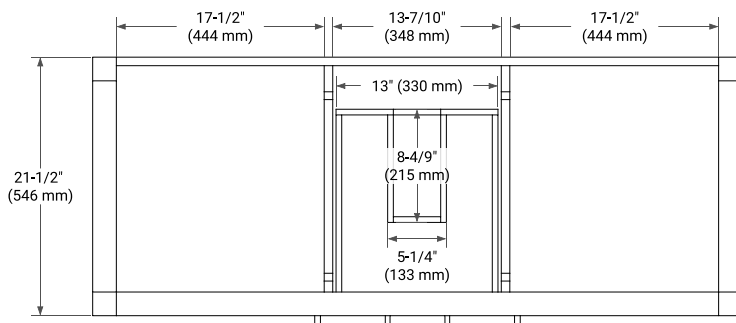

54" SINGLE SINK BASE CABINET

BASE CABINET DIMENSIONS

54" W x 21.5" D x 34.5" H

FEATURES

- Solid wood frame & plywood panels
- Dovetail drawers and joints
- Soft closing doors & drawers

HARDWARE FINISHES*

Brushed Nickel   Satin Brass   Matte Black   Polished Chrome

*Hardware comes preinstalled with the illustrated option. Other finishes are available on our online store if you prefer a different one.

AVAILABLE COLORS

White   Grey   Midnight Blue

FRONT VIEW

SIDE VIEW

PLAN VIEW