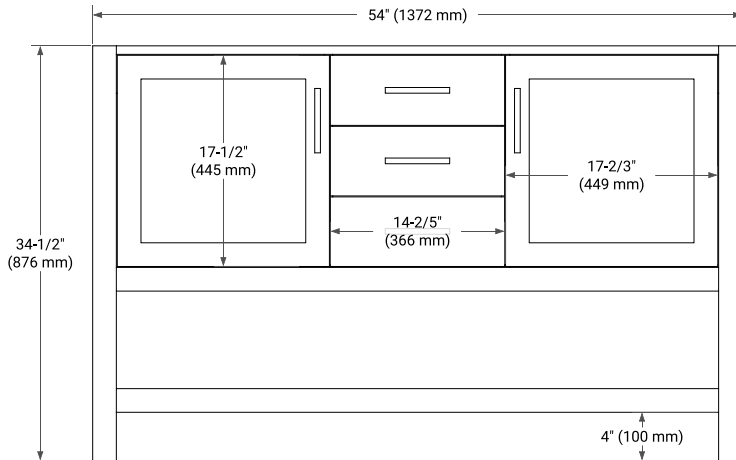

54" SINGLE SINK BASE CABINET

BASE CABINET DIMENSIONS

54" W x 21.5" D x 34.5" H

FEATURES

- Solid wood frame & plywood panels
- Dovetail drawers and joints
- Soft closing doors & drawers

HARDWARE FINISHES*

Brushed Nickel   Satin Brass   Matte Black   Polished Chrome

*Hardware comes preinstalled with the illustrated option. Other finishes are available on our online store if you prefer a different one.

AVAILABLE COLORS

White   Grey   Midnight Blue

FRONT VIEW

SIDE VIEW

PLAN VIEW