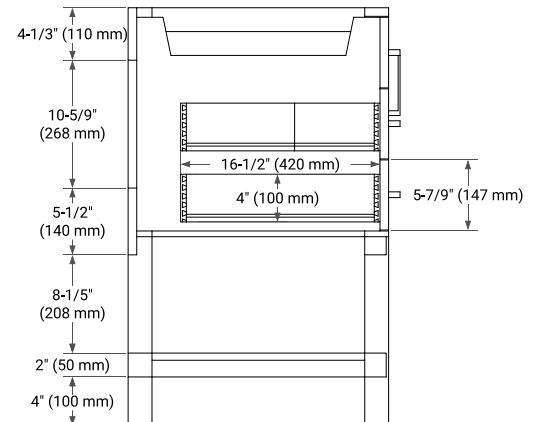

54" SINGLE SINK BASE CABINET

BASE CABINET DIMENSIONS

54" W x 21.5" D x 34.5" H

FEATURES

- Solid wood frame & plywood panels
- Dovetail drawers and joints
- Soft closing doors & drawers

HARDWARE FINISHES*

Brushed Nickel   Satin Brass   Matte Black   Polished Chrome

*Hardware comes preinstalled with the illustrated option. Other finishes are available on our online store if you prefer a different one.

AVAILABLE COLORS

White   Grey   Midnight Blue

FRONT VIEW

SIDE VIEW

PLAN VIEW