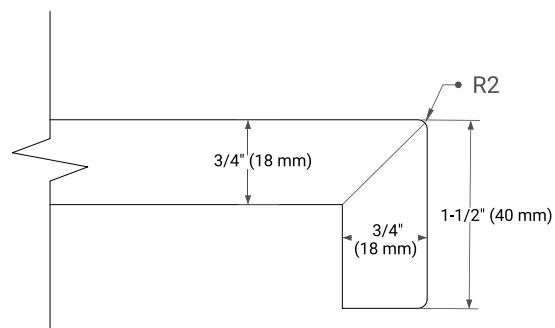

EDGE SIDE VIEW