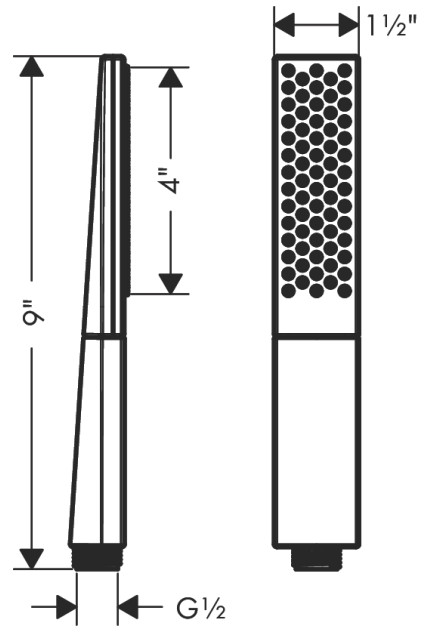

**Rainfinity**  
**Baton Handshower 100 1-Jet, 1.75 GPM**  
 Finishes : **brushed nickel** Part no. : **26867821**

**Description**

**Features**

- Spray modes: PowderRain
- Spray face surface: graphite
- Flow: 1.75 GPM (6.6 L/Min)

**Item details**

List Price \$ 211.00

**Technology**

**Design awards**

**Compliance**

**Product image**

**Scale drawing**

Rainfinity

Baton Handshower 100 1-Jet, 1.75 GPM

Finishes : brushed nickel Part no. : 26867821

Exploded drawing

Year of production: >10/19

**Rainfinity**

**Baton Handshower 100 1-Jet, 1.75 GPM**

Finishes : **brushed nickel** Part no. : **26867821**

**Spare parts list**

Year of production: >**10/19**

<b>Pos.</b>	<b>Description</b>	<b>Part no.</b>	<b>Price</b>	<b>PU</b>
1	filter	92672000	-	1
2	seal	98058000	-	1