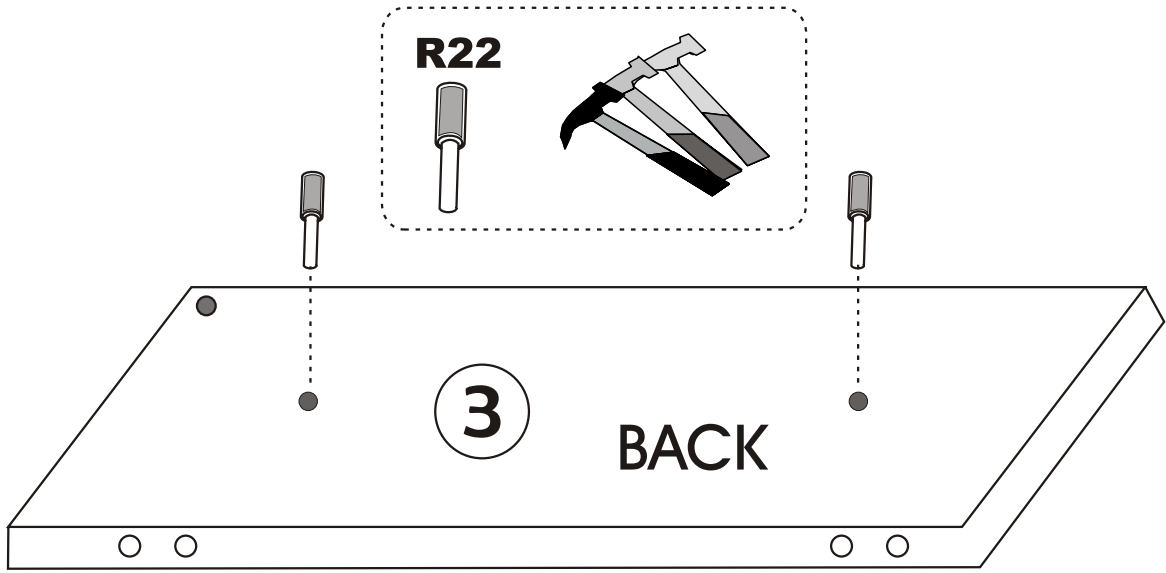

Assembly Manual

ATTENTION !!

Minifix is the main connection material used in Decortile products ,
Before starting assembly , Please check the drawings below

Accessory List

A1 Minifix  24X	A2 Minifix  24X	 4X	F16 4×40 m  10X
A3  24X	R22  4X	F17  8X	N20 18×3,5 m  24X
T24 6×50 m  8X	T25  1X	 24X	

General View

1

2

3

4

5

7

8