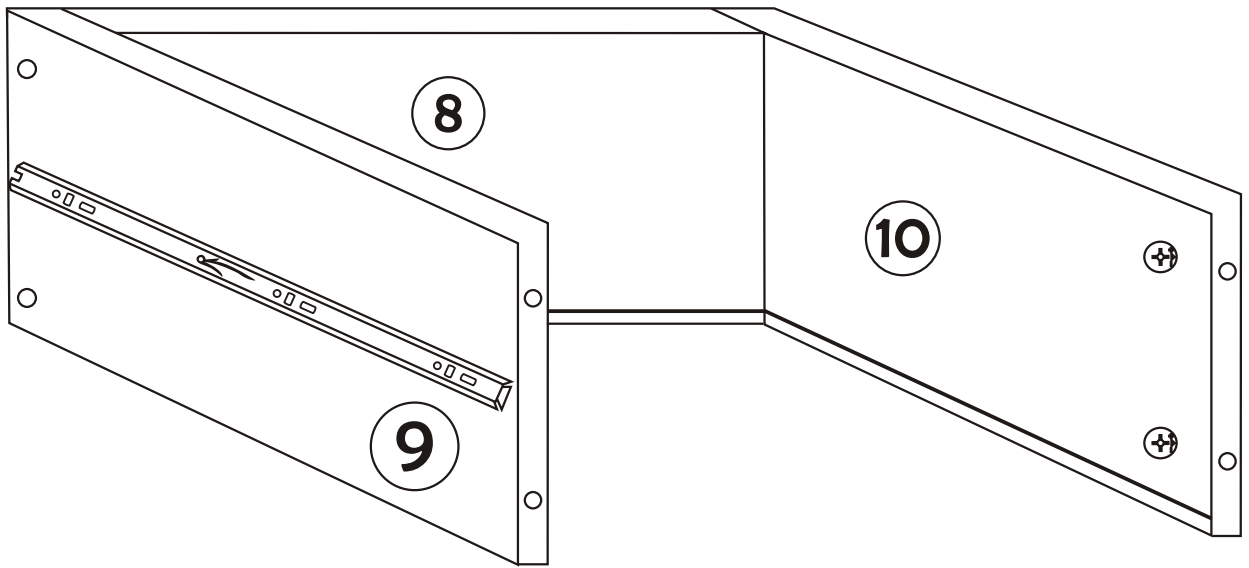

Assembly Manual

ATTENTION !!

Minifix is the main connection material used in Decortile products ,
Before starting assembly , Please check the drawings below

Accessory List

A1 Minifix  24X	A2 Minifix  24X	 4X	F16 4×40 m  10X
A3  24X	R22  4X	F17  8X	N20 18×3,5 m  24X
T24 6×50 m  8X	T25  1X	 24X	

General View

1

2

3

4

5

7

8