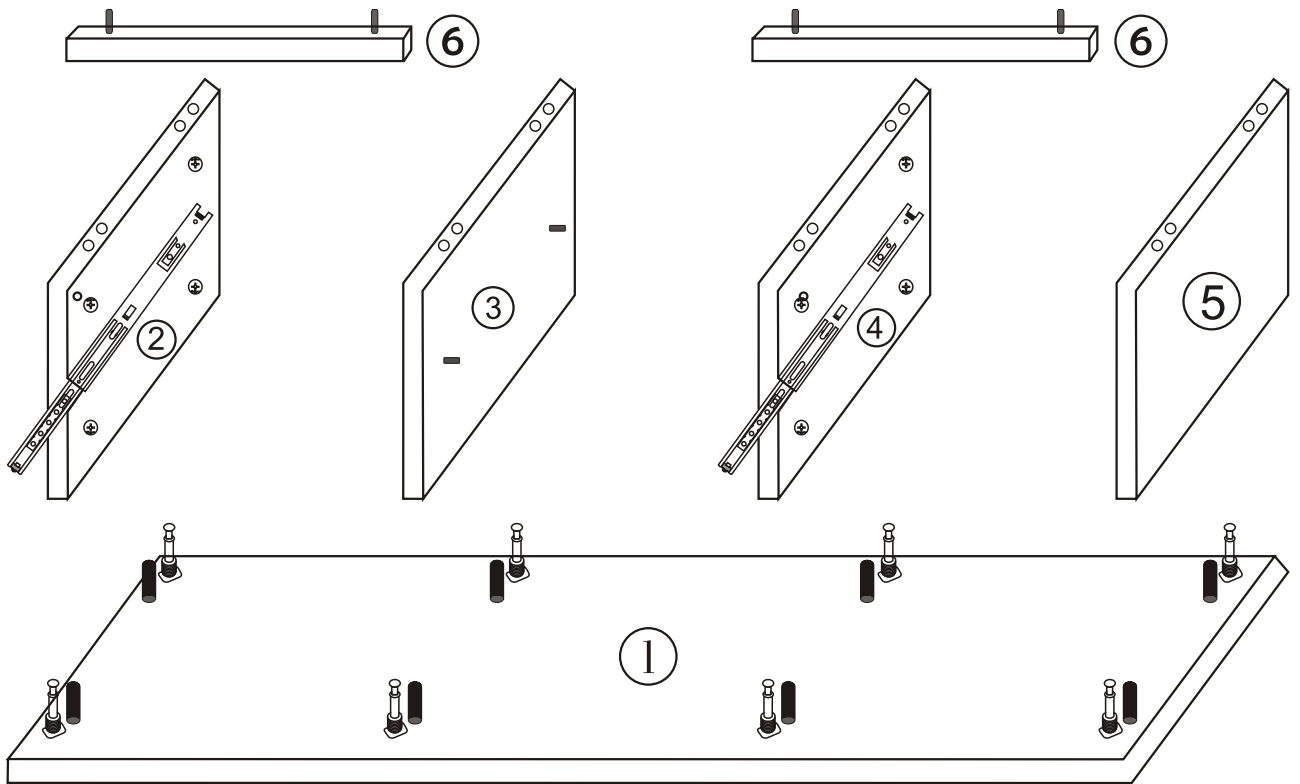

Assembly Manual

ATTENTION !!

Minifix is the main connection material used in Decortile products ,
Before starting assembly , Please check the drawings below

Accessory List

A1 Minifix  24X	A2 Minifix  24X	 4X	F16 4×40 m  10X
A3  24X	R22  4X	F17  8X	N20 18×3,5 m  24X
T24 6×50 m  8X	T25  1X	 24X	

General View

1

2

3

4

5

7

8