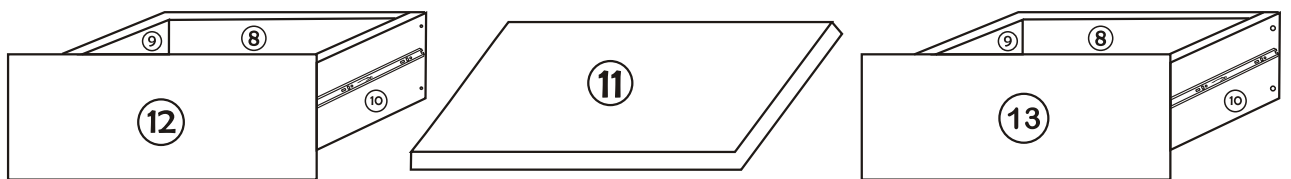

Assembly Manual

ATTENTION !!

Minifix is the main connection material used in Decortile products ,
Before starting assembly , Please check the drawings below

Accessory List

A1 Minifix  24X	A2 Minifix  24X	 4X	F16 4×40 m  10X
A3  24X	R22  4X	F17  8X	N20 18×3,5 m  24X
T24 6×50 m  8X	T25  1X	 24X	

General View

1

2

3

4

5

7

8