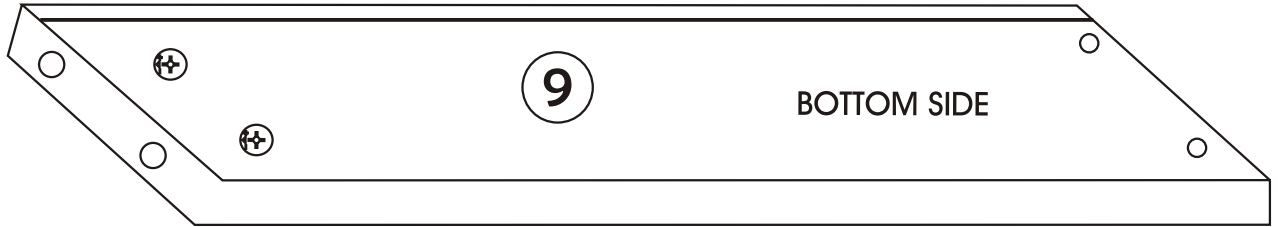

Assembly Manual

ATTENTION !!

Minifix is the main connection material used in Decortile products ,
Before starting assembly , Please check the drawings below

Accessory List

A1 Minifix  24X	A2 Minifix  24X	 4X	F16 4×40 m  10X
A3  24X	R22  4X	F17  8X	N20 18×3,5 m  24X
T24 6×50 m  8X	T25  1X	 24X	

General View

1

2

3

4

5

7

8