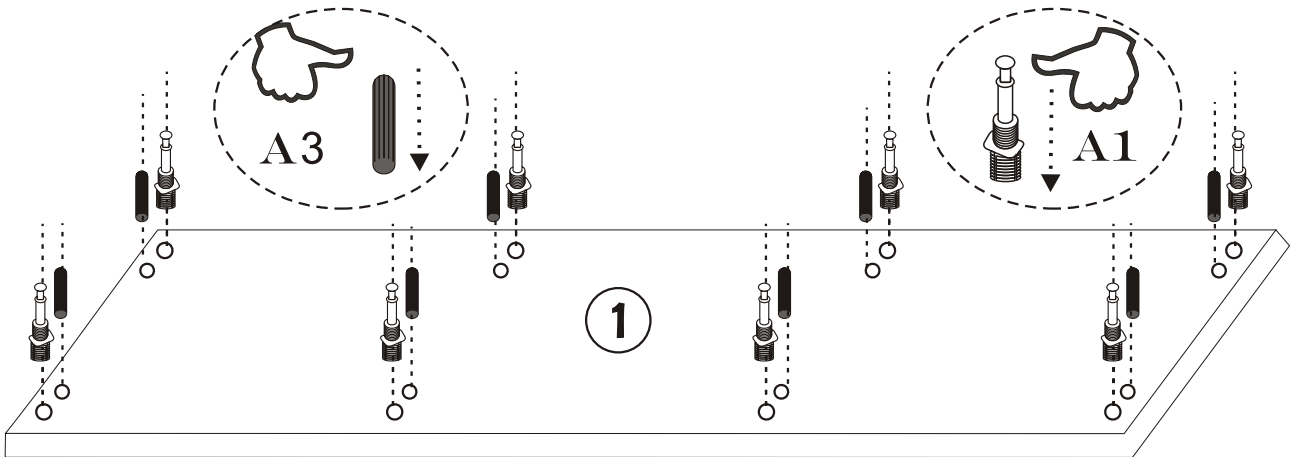

ATTENTION !!

Minifix is the main connection material used in Decortile products ,
Before starting assembly , Please check the drawings below

Accessory List

A1 Minifix 24X	A2 Minifix 24X	 4X	F16 4×40 m 10X
A3 24X	R22 4X	F17 8X	N20 18×3,5 m 24X
T24 6×50 m 8X	T25 1X	 24X	

General View

1