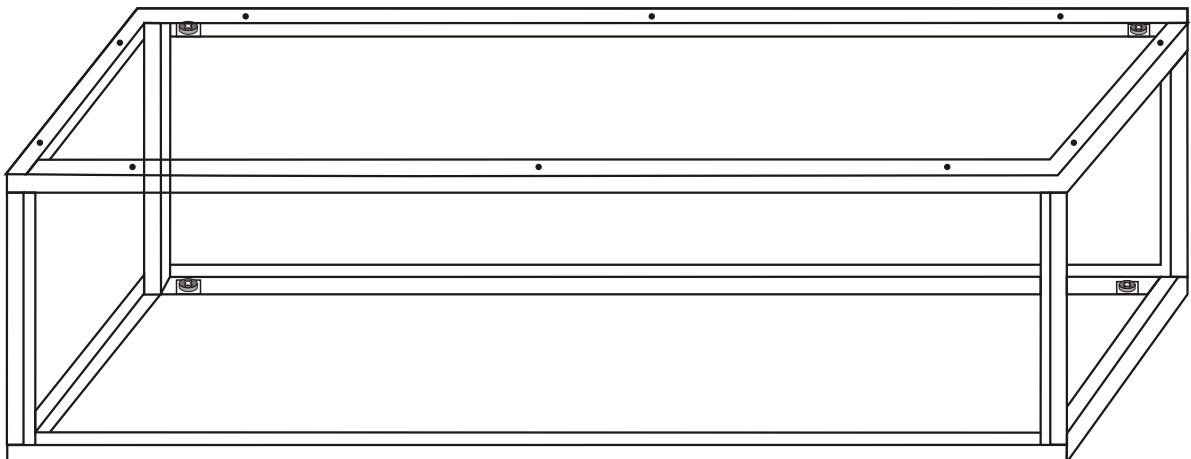

Assembly Manual

ATTENTION !!

Minifix is the main connection material used in Decortile products ,
Before starting assembly , Please check the drawings below

Accessory List

A1 Minifix  24X	A2 Minifix  24X	 4X	F16 4×40 m  10X
A3  24X	R22  4X	F17  8X	N20 18×3,5 m  24X
T24 6×50 m  8X	T25  1X	 24X	