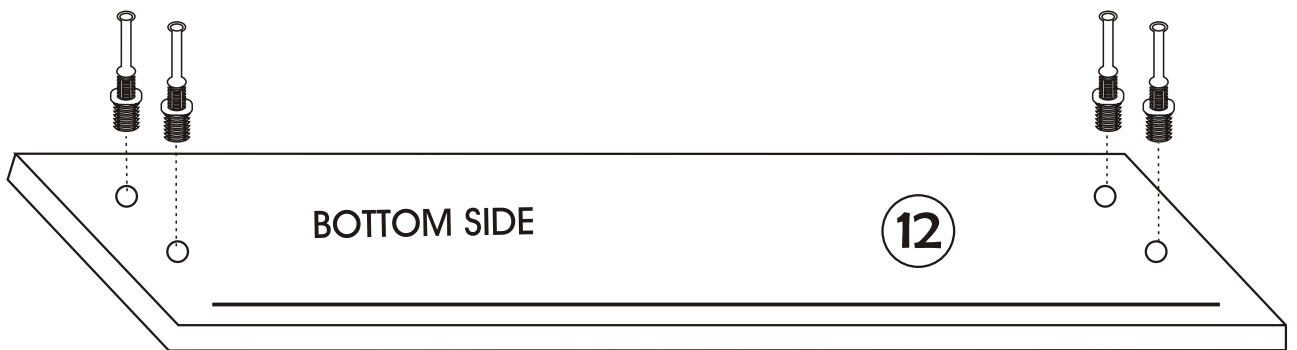

Assembly Manual

ATTENTION !!

Minifix is the main connection material used in Decortile products ,
Before starting assembly , Please check the drawings below

Accessory List

A1 Minifix  24X	A2 Minifix  24X	 4X	F16 4×40 m  10X
A3  24X	R22  4X	F17  8X	N20 18×3,5 m  24X
T24 6×50 m  8X	T25  1X	 24X	

General View

1

2

3

4

5

7

8