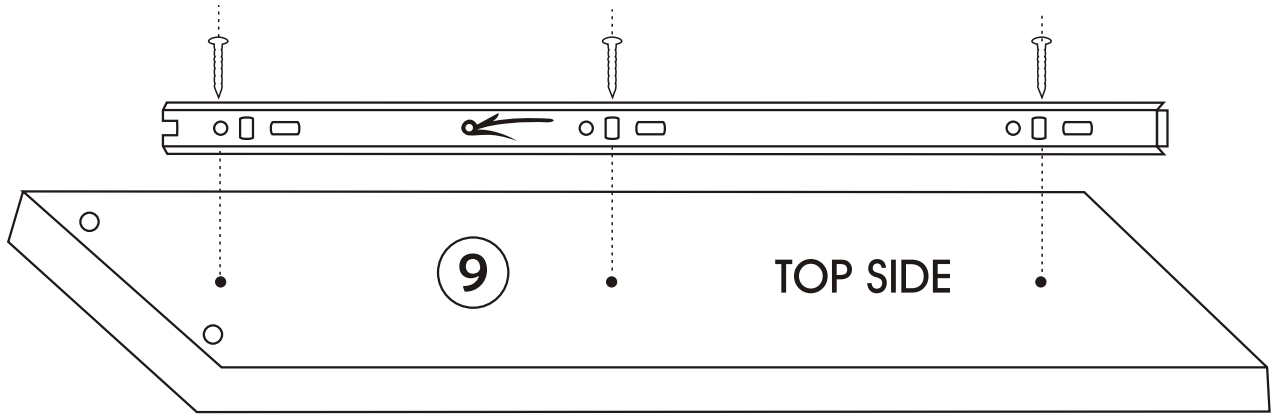

Assembly Manual

ATTENTION !!

Minifix is the main connection material used in Decortile products ,
Before starting assembly , Please check the drawings below

Accessory List

A1 Minifix  24X	A2 Minifix  24X	 4X	F16 4×40 m  10X
A3  24X	R22  4X	F17  8X	N20 18×3,5 m  24X
T24 6×50 m  8X	T25  1X	 24X	

General View

1

2

3

4

5

7

8