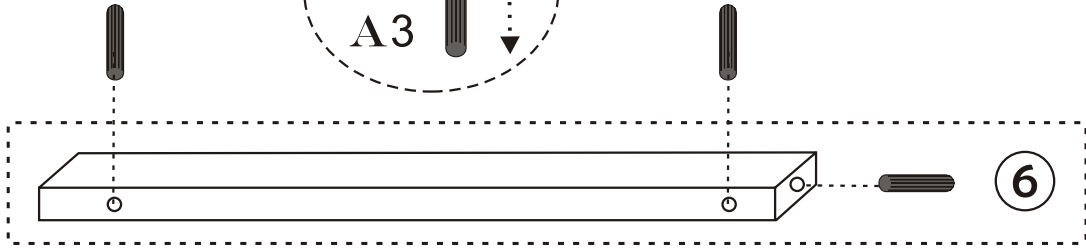

Assembly Manual

ATTENTION !!

Minifix is the main connection material used in Decortile products ,
Before starting assembly , Please check the drawings below

Accessory List

A1 Minifix  24X	A2 Minifix  24X	 4X	F16 4×40 m  10X
A3  24X	R22  4X	F17  8X	N20 18×3,5 m  24X
T24 6×50 m  8X	T25  1X	 24X	

General View

1

2

3

4

5

7

8