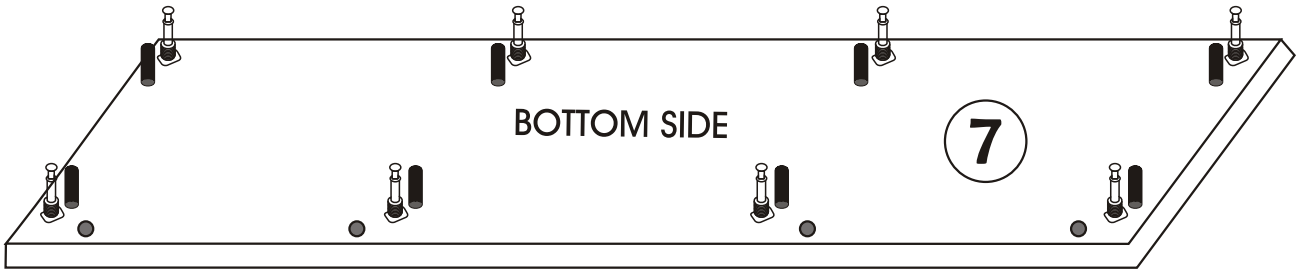

Assembly Manual

ATTENTION !!

Minifix is the main connection material used in Decortile products ,
Before starting assembly , Please check the drawings below

Accessory List

A1 Minifix  24X	A2 Minifix  24X	 4X	F16 4×40 m  10X
A3  24X	R22  4X	F17  8X	N20 18×3,5 m  24X
T24 6×50 m  8X	T25  1X	 24X	

General View

1

2

3

4

5

7

8