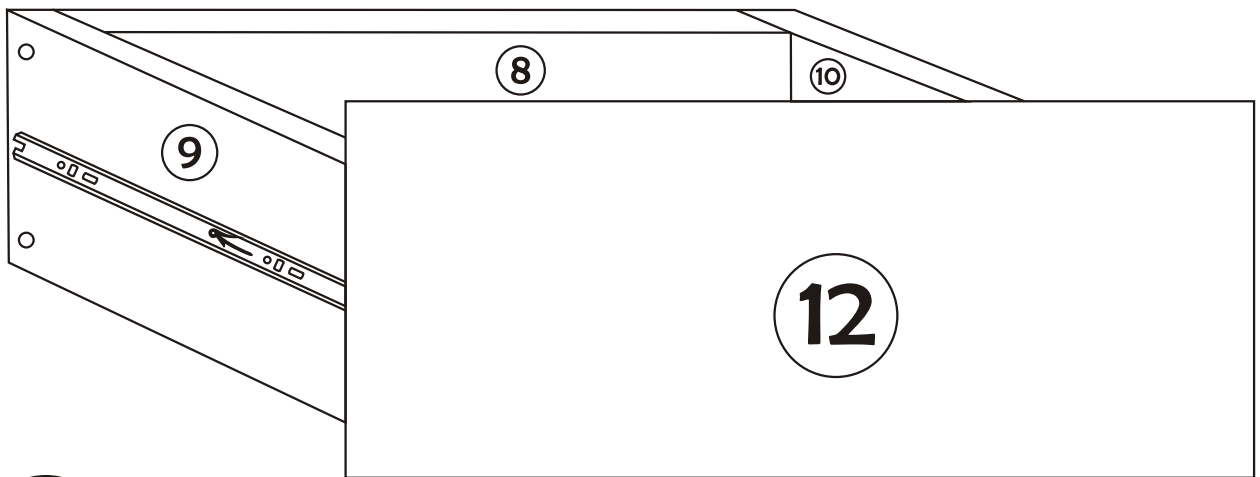

Assembly Manual

ATTENTION !!

Minifix is the main connection material used in Decortile products ,
Before starting assembly , Please check the drawings below

Accessory List

A1 Minifix  24X	A2 Minifix  24X	 4X	F16 4×40 m  10X
A3  24X	R22  4X	F17  8X	N20 18×3,5 m  24X
T24 6×50 m  8X	T25  1X	 24X	

General View

1

2

3

4

5

7

8