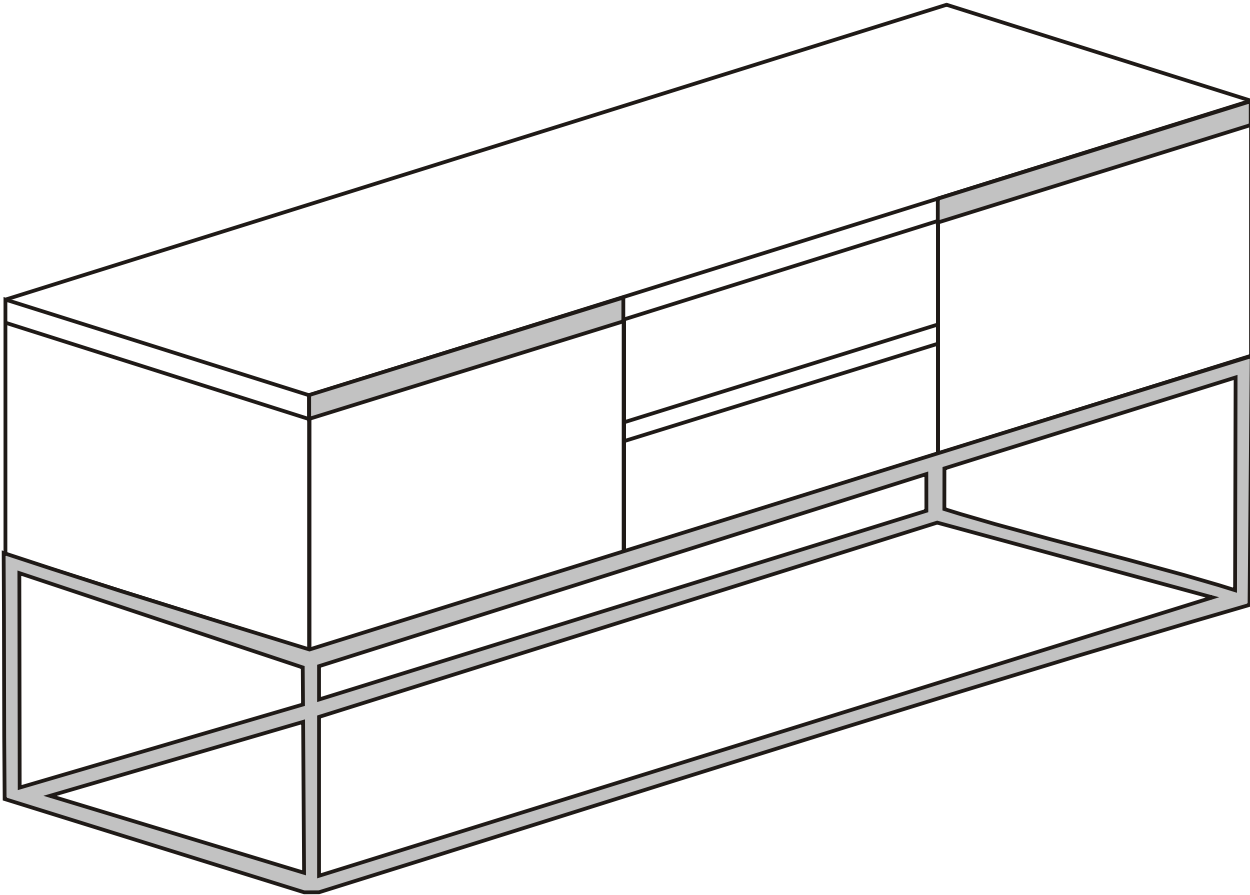

Assembly Manual

ATTENTION !!

Minifix is the main connection material used in Decortile products ,
Before starting assembly , Please check the drawings below

Accessory List

A1 Minifix  24X	A2 Minifix  24X	 4X	F16 4×40 m  10X
A3  24X	R22  4X	F17  8X	N20 18×3,5 m  24X
T24 6×50 m  8X	T25  1X	 24X	

General View

1

2

3

4

5

7

8