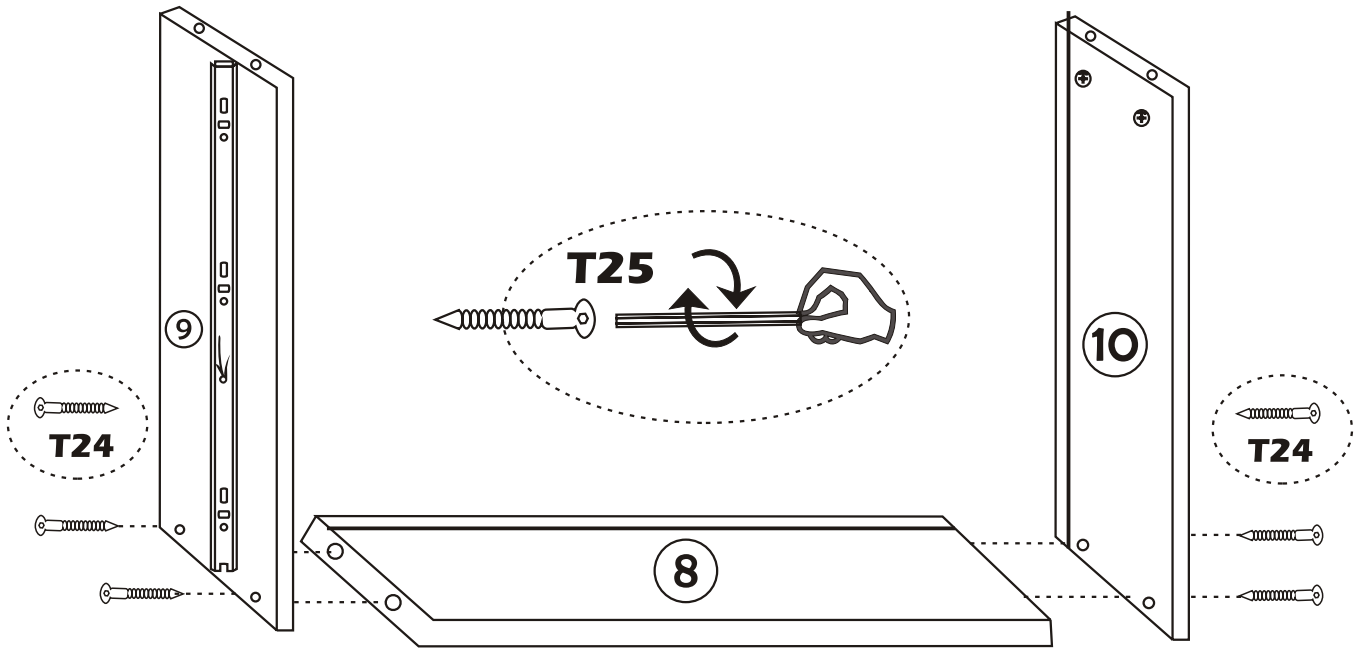

Assembly Manual

ATTENTION !!

Minifix is the main connection material used in Decortile products ,
Before starting assembly , Please check the drawings below

Accessory List

A1 Minifix  24X	A2 Minifix  24X	 4X	F16 4×40 m  10X
A3  24X	R22  4X	F17  8X	N20 18×3,5 m  24X
T24 6×50 m  8X	T25  1X	 24X	

General View

1

2

3

4

5

7

8