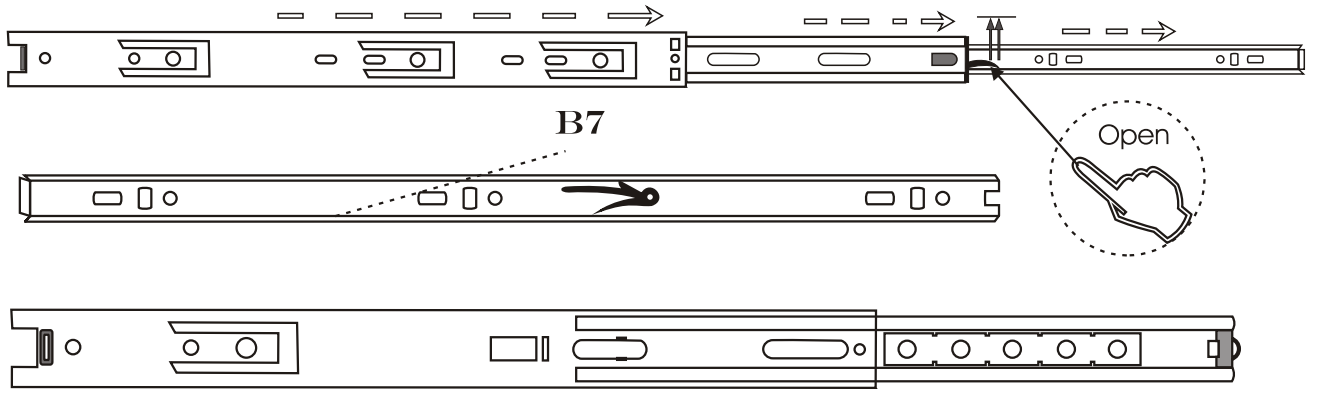

Assembly Manual

ATTENTION !!

Minifix is the main connection material used in Decortile products ,
Before starting assembly , Please check the drawings below

Accessory List

A1 Minifix  24X	A2 Minifix  24X	 4X	F16 4×40 m  10X
A3  24X	R22  4X	F17  8X	N20 18×3,5 m  24X
T24 6×50 m  8X	T25  1X	 24X	

General View

1

2

3

4

5

7

8