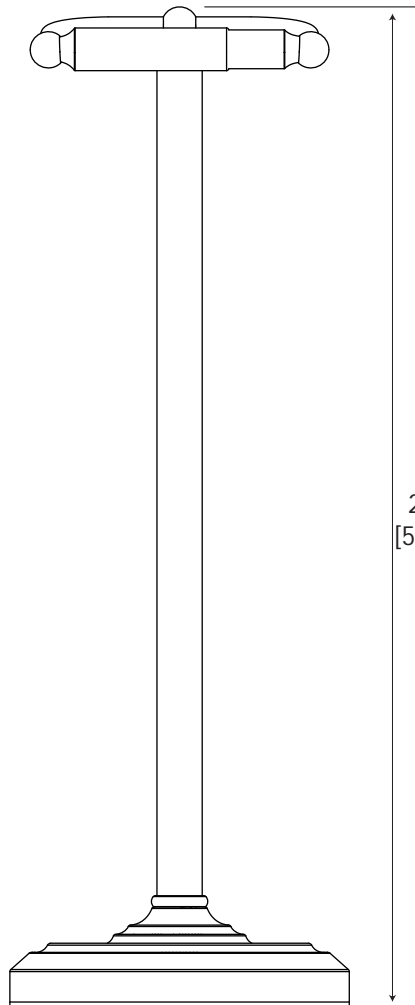

Tissue Holder Stand

22.00"
[559mm]

7.50"
[191mm]