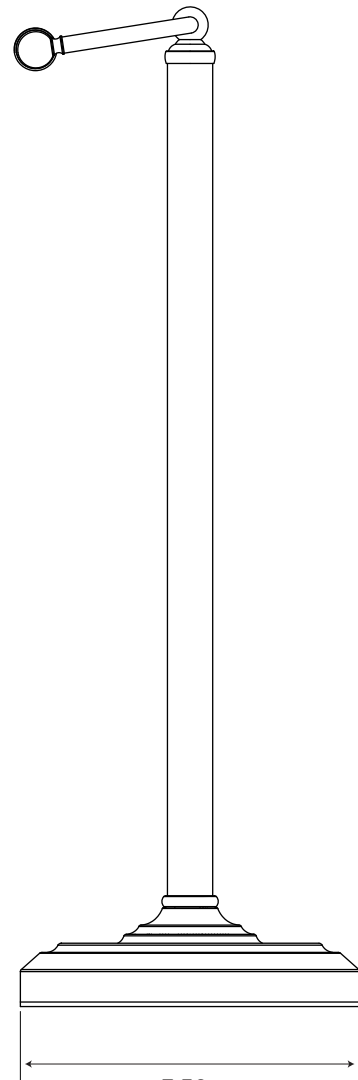

Tissue Holder Stand

22.00"
[559mm]

7.50"
[191mm]