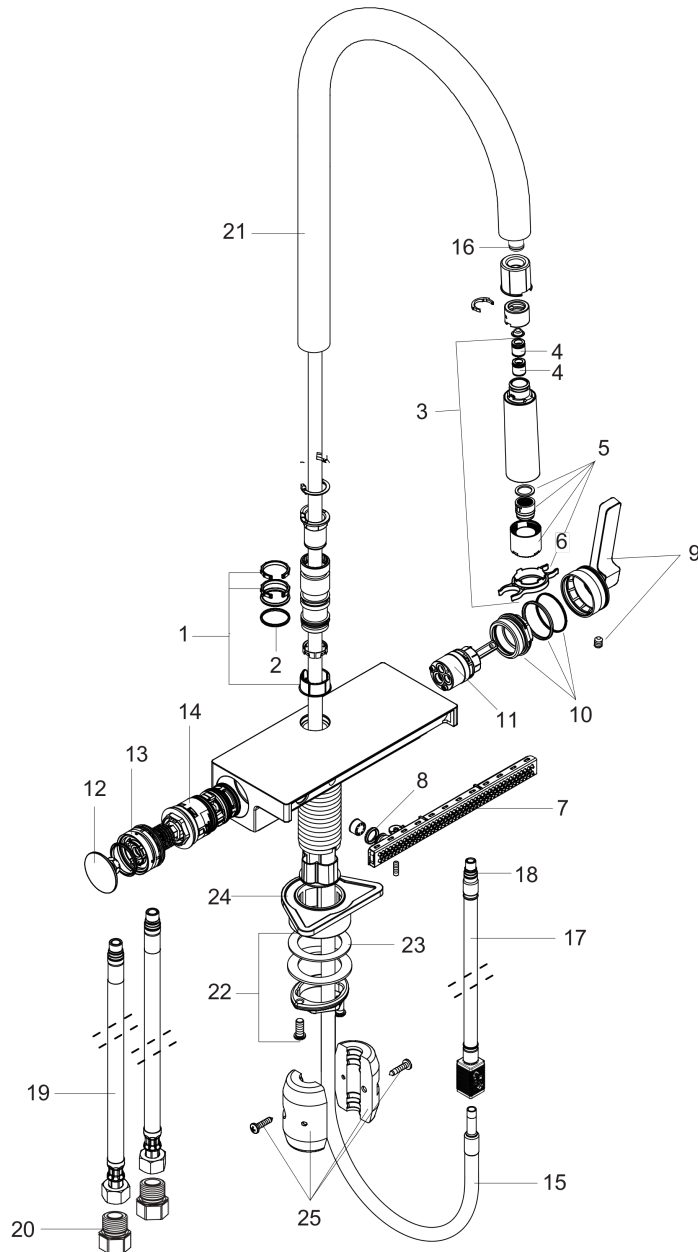

#### Features

- Swivel range adjustable in 3 steps: 60°, 110° or 150°
- Laminar spray, needle spray, SatinFlow
- Change between SatinFlow and pull-out sprayer at the touch of a button
- Toggle spray diverter
- MagFit magnetic sprayhead docking
- deck mounted, recommendation: the middle of tap hole drilling should be max. 50 mm from the back side of of the bowl
- Flow: 1.75 GPM (6.6 L/Min)
- Ceramic cartridge
- 3/8" connections
- Integrated double backflow prevention
- 1 3/8" Mounting hole required, recommendation: the middle of tap hole drilling should be max. 50 mm from the back side of of the bowl

### Product image

### Scale drawing

**Aquno Select**  
**HighArc Kitchen Faucet, 3-Spray Pull-Down, 1.75 GPM**  
 Finishes : **chrome**    Part no. : **73837001**

Exploded drawing

Year of production: >04/20

**Aquino Select**  
**HighArc Kitchen Faucet, 3-Spray Pull-Down, 1.75 GPM**  
 Finishes : **chrome** Part no. : **73837001**

## Spare parts list

Year of production: >04/20

Pos.	Description	Part no.	Price	PU
1	set of lever collars	98365000	-	1
2	O-ring 19x2	98426000	-	1
3	handspray	93778001	-	1
4	non return valve DW 10	96456000	-	1
5	spray former	93342001	-	1
6	service tool	95910000	-	1
7	spray head cpl.	93781000	-	1
8	O-ring 10x2	98170000	-	1
9	handle	93776000	-	1
10	nut	92926000	-	1
11	cartridge, assy	93183000	-	1
12	cover	93777000	-	1
13	spring with sleeve	93782000	-	1
14	selector assy	93558000	-	1
15	hose	93745000	-	1
16	O-ring 8x2	98112000	-	1
17	null	92914000	-	1
18	O-ring 8x1,75	97827000	-	1
19	connection hose 900 mm M10x1 G3/8	93780000	-	1
20	adapter for connection hose	88802000	-	1
21	spout cpl.	93779000	-	1
22	fixing set (Ø 34)	95049000	-	1
23	lever collar	97548000	-	1
24	support	97523000	-	1
25	weight	92500000	-	1