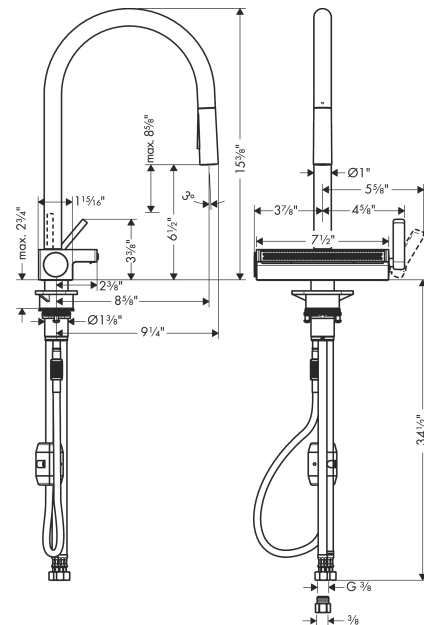

#### Features

- Swivel range adjustable in 3 steps: 60°, 110° or 150°
- Laminar spray, needle spray, SatinFlow
- Change between SatinFlow and pull-out sprayer at the touch of a button
- Toggle spray diverter
- MagFit magnetic sprayhead docking
- deck mounted, recommendation: the middle of tap hole drilling should be max. 50 mm from the back side of of the bowl
- Flow: 1.75 GPM (6.6 L/Min)
- Ceramic cartridge
- 3/8" connections
- Integrated double backflow prevention
- 1 3/8" Mounting hole required, recommendation: the middle of tap hole drilling should be max. 50 mm from the back side of of the bowl

### Scale drawing

**Aquno Select**  
**HighArc Kitchen Faucet, 3-Spray Pull-Down, 1.75 GPM**  
 Finishes : **chrome**    Part no. : **73837001**

Exploded drawing

Year of production: >04/20

**Aquino Select**  
**HighArc Kitchen Faucet, 3-Spray Pull-Down, 1.75 GPM**  
 Finishes : **chrome** Part no. : **73837001**

## Spare parts list

Year of production: >04/20

Pos.	Description	Part no.	Price	PU
1	set of lever collars	98365000	-	1
2	O-ring 19x2	98426000	-	1
3	handspray	93778001	-	1
4	non return valve DW 10	96456000	-	1
5	spray former	93342001	-	1
6	service tool	95910000	-	1
7	spray head cpl.	93781000	-	1
8	O-ring 10x2	98170000	-	1
9	handle	93776000	-	1
10	nut	92926000	-	1
11	cartridge, assy	93183000	-	1
12	cover	93777000	-	1
13	spring with sleeve	93782000	-	1
14	selector assy	93558000	-	1
15	hose	93745000	-	1
16	O-ring 8x2	98112000	-	1
17	null	92914000	-	1
18	O-ring 8x1,75	97827000	-	1
19	connection hose 900 mm M10x1 G3/8	93780000	-	1
20	adapter for connection hose	88802000	-	1
21	spout cpl.	93779000	-	1
22	fixing set (Ø 34)	95049000	-	1
23	lever collar	97548000	-	1
24	support	97523000	-	1
25	weight	92500000	-	1