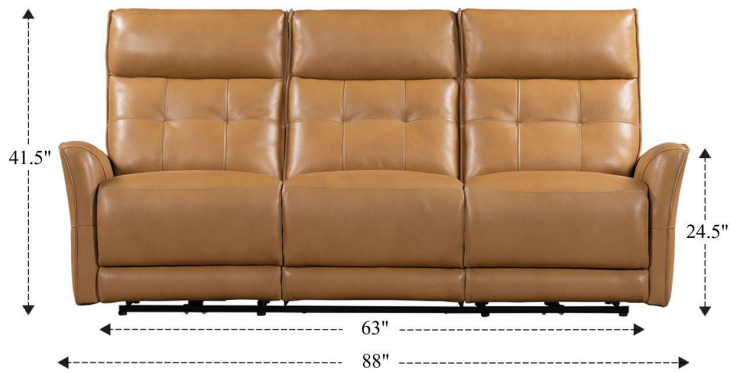

# Zero Gravity Power Reclining Sofa

Overall Dimensions	88" x 36" x 41.5"
Overall Width	88"
Overall Depth	36"
Overall Height	41.5"
Overall Weight	253 lbs.
Fully Reclined	70"
Distance from Wall	8"
Back of Seat to end of Chaise	43"
Leg Height (Distance from Foot Rest to Floor in Full Recline)	25"
Head Height (Distance from Headrest to Floor in Full Recline)	29"

Seat Width	21"
Seat Depth	21.5"
Seat Height	20"
Arm Width	6"
Arm Depth	22"
Arm Height	24.5"
Back Width	24"
Back Height	25"
Headrest Extended from Back	--