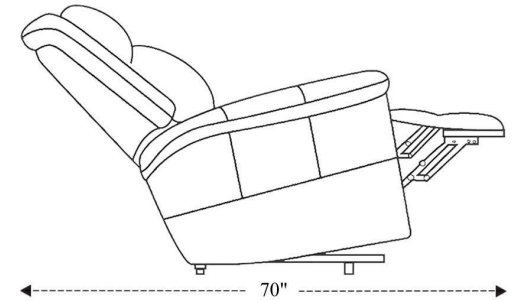

# Zero Gravity Power Reclining Sofa

Overall Dimensions	88" x 36" x 41.5"
Overall Width	88"
Overall Depth	36"
Overall Height	41.5"
Overall Weight	253 lbs.
Fully Reclined	70"
Distance from Wall	8"
Back of Seat to end of Chaise	43"
Leg Height (Distance from Foot Rest to Floor in Full Recline)	25"
Head Height (Distance from Headrest to Floor in Full Recline)	29"

Seat Width	21"
Seat Depth	21.5"
Seat Height	20"
Arm Width	6"
Arm Depth	22"
Arm Height	24.5"
Back Width	24"
Back Height	25"
Headrest Extended from Back	--