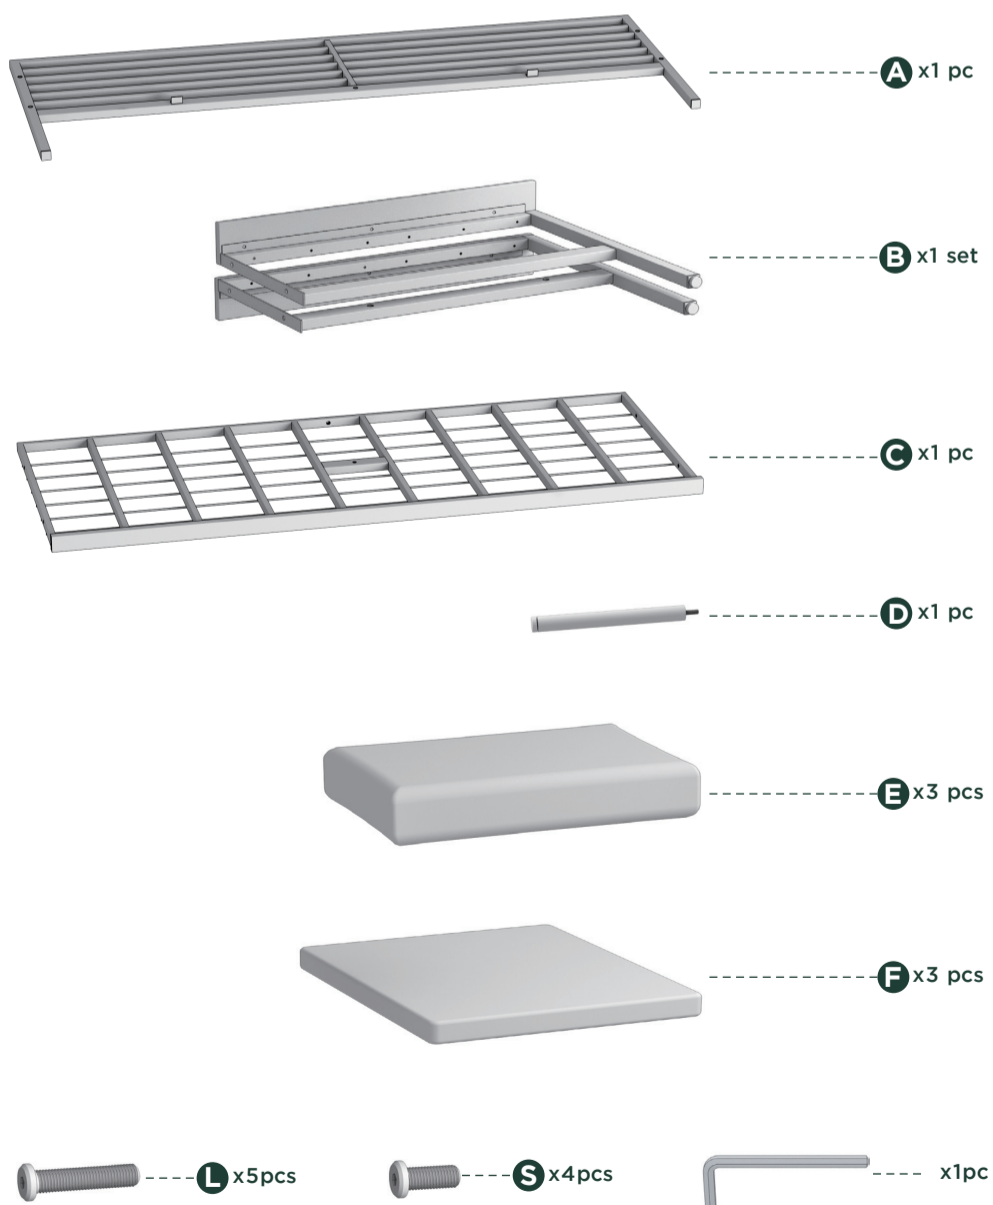

Components Composants

Return Policy

believes you will absolutely love your new addition to your home, but if for some reason you want to return the product, please contact us directly before you decide to return your product to the retailer. Our Customer Service organization can answer most concerns and can assist you with any questions you may have about your new product.

Politique de retour

est persuadé que vous allez adorer votre nouvelle acquisition. Toutefois, si vous désirez retourner le produit, veuillez nous contacter directement avant de retourner votre produit au magasin où vous l'avez acheté. Notre département de service à la clientèle peut répondre à presque toutes les questions que vous avez par rapport à votre nouveau produit.

This unit has been designed to support the maximum weight of 250 lbs. Exceeding this limit could cause sagging, instability, product collapse, and /or serious injury. Please make sure all objects are removed before moving the assembled unit.

Cet appareil a été conçu pour supporter un poids maximal de 750 lb. Le dépassement de cette limite peut entraîner un affaissement, une instabilité, un affaissement du produit, et/ou des blessures graves. Assurer que tous les objets sont retirés avant de déplacer l'unité assemblée.