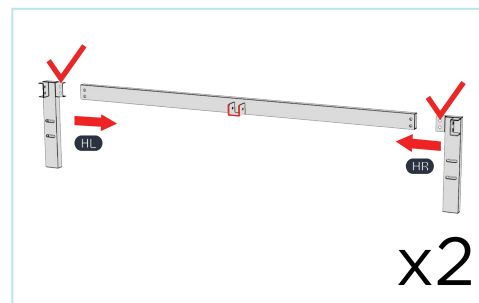

Please **do not remove the plastic caps**, meant to help keep your bed noise-free!