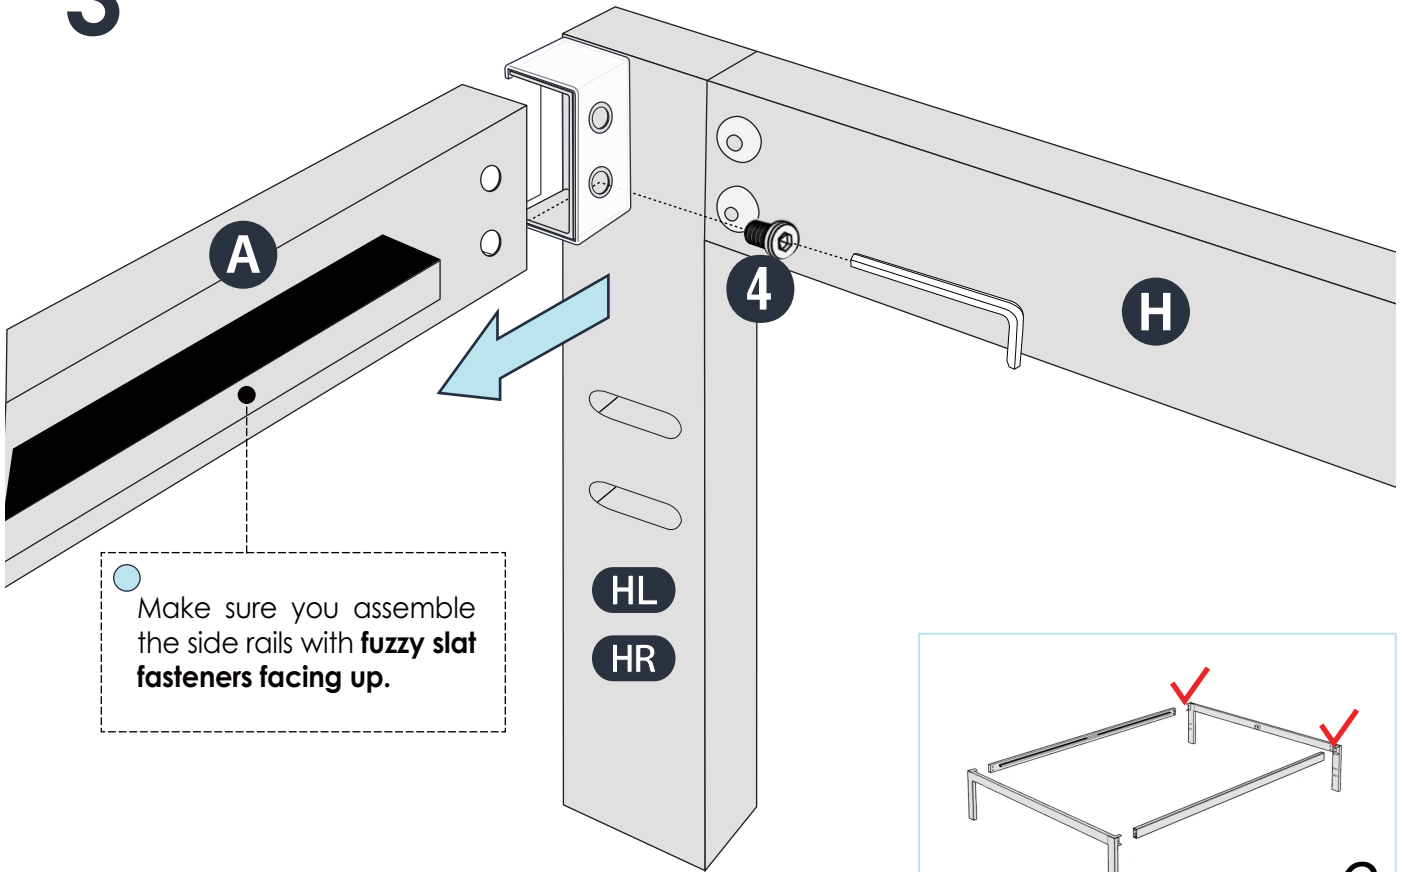

- Full, Queen, King, Cal King

- | | | | |
|--|---|--|--------------------------------|
| | A x 2pcs | | FR x 1pc
Foot, Right |
| | B x 1pc | | FL x 1pc
Foot, Left |
| | C x 2pcs | | 1 x 2pcs |
| | H x 1pc | | 2 x 2pcs |
| | F x 1pc | | 3 x 3pcs |
| | HR x 1pc
*headboard attachment
Head, Right | | 4 x 16pcs |
| | HL x 1pc
*headboard attachment
Head, Left | | 5 x 2pcs |

Please **do not remove the plastic caps**, meant to help keep your bed noise-free!

Please **do not remove the plastic caps**, meant to help keep your bed noise-free!

3

4

8

9

10

EN THIS PRODUCT REQUIRES ADULT ASSEMBLY

ASSEMBLAGE
EN ÉQUIPE
RECOMMANDÉ

- 1 place, 1 place très long

- | | | | |
|--|-----------------|--|--|
| | A x 2pcs | | FR x 1pc
Foot, Right
Pied, droite |
| | B x 1pc | | FL x 1pc
Foot, Left |
| | C x 2pcs | | 1 x 2pcs |
| | H x 1pc | | 2 x 2pcs |
| | F x 1pc | | 3 x 3pcs |
| | HR x 1pc | | 4 x 16pcs |
| | HR x 1pc | | 5 x 2pcs |
| | HL x 1pc | | |
- *Fixation de tête de lit Tête, droite *headboard attachment Head, Right
- *Fixation de tête de lit Tête, gauche *headboard attachment Head, Left