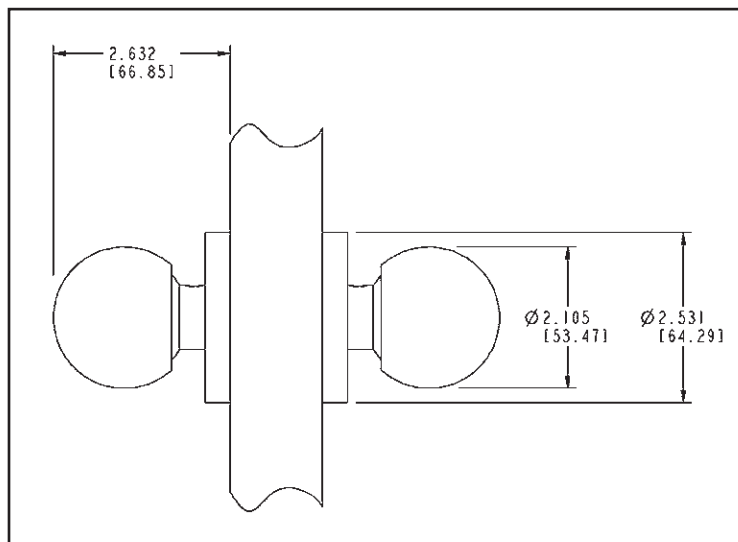

BALDWIN®

5415 - CONTEMPORARY KNOB

IMAGES KNOB

SPECIFICATIONS

- > Certified by Underwriters Laboratories (UL) for use on fire doors up to three-hour rating
- > U L10C / UBC 7-2 (1997) Positive Pressure Rated, UL10B Pressure Rated
- > Material: Solid Forged Brass

SHOWN WITH CONTEMPORARY ROSE

TIER 1 FINISHES

TIER 2 FINISHES