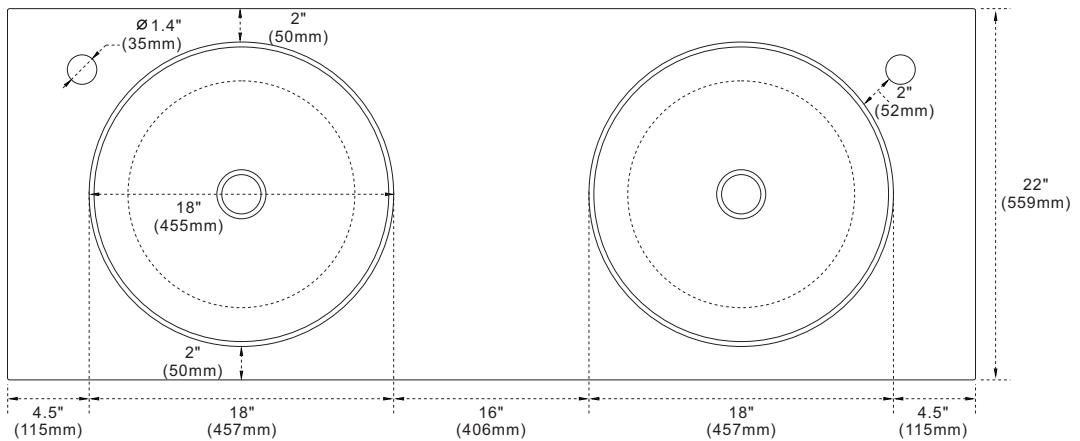

BELLATERRA HOME

Model: 430003-61D Countertop

Features

1. Double 18" round topmount sink cutout;
2. Single faucet hole;
3. 4" height backsplash (sold separately);
4. Thickness laminated to 1.2";

Colors / Finishes

- WM - Natural White Carrara marble;
- BG - Natural Black Galaxy Granite;
- GY - Natural Grey Granite;
- WE - White Engineer Stone;

Top view

Side view

NOTE: SINK STYLE, SHAPE, FAUCET HOLES, CUTOUT ON TOP, VANITY MAY VARY FROM THE PICTURE ABOVE. INSTRUCTIONAL PURPOSE ONLY.