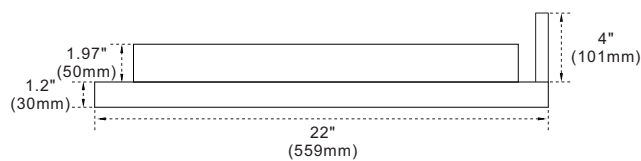

BELLATERRA HOME

Model: 430003-61D Countertop

Features

1. Double 18" round topmount sink cutout;
2. Single faucet hole;
3. 4" height backsplash (sold separately);
4. Thickness laminated to 1.2";

Colors / Finishes

- WM - Natural White Carrara marble;
- BG - Natural Black Galaxy Granite;
- GY - Natural Grey Granite;
- WE - White Engineer Stone;

Top view

Side view

NOTE: SINK STYLE, SHAPE, FAUCET HOLES, CUTOUT ON TOP, VANITY MAY VARY FROM THE PICTURE ABOVE. INSTRUCTIONAL PURPOSE ONLY.