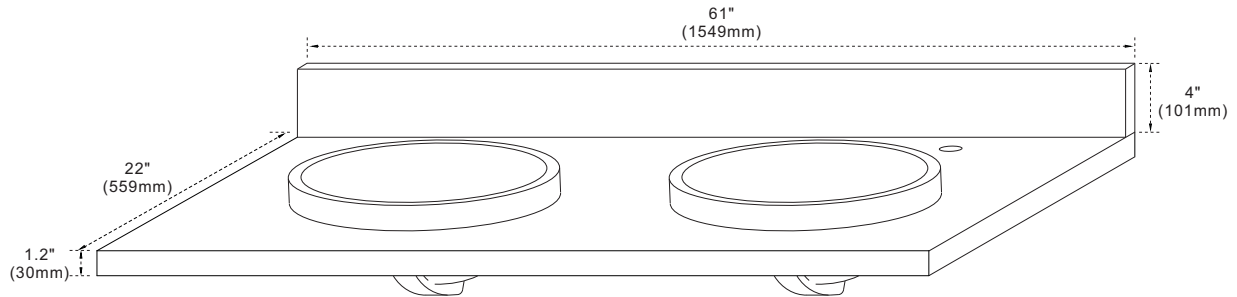

BELLATERRA HOME

Model: 430003-61D Countertop

Features

1. Double 18" round topmount sink cutout;
2. Single faucet hole;
3. 4" height backsplash (sold separately);
4. Thickness laminated to 1.2";

Colors / Finishes

- WM - Natural White Carrara marble;
- BG - Natural Black Galaxy Granite;
- GY - Natural Grey Granite;
- WE - White Engineer Stone;

Top view

Side view

NOTE: SINK STYLE, SHAPE, FAUCET HOLES, CUTOUT ON TOP, VANITY MAY VARY FROM THE PICTURE ABOVE. INSTRUCTIONAL PURPOSE ONLY.