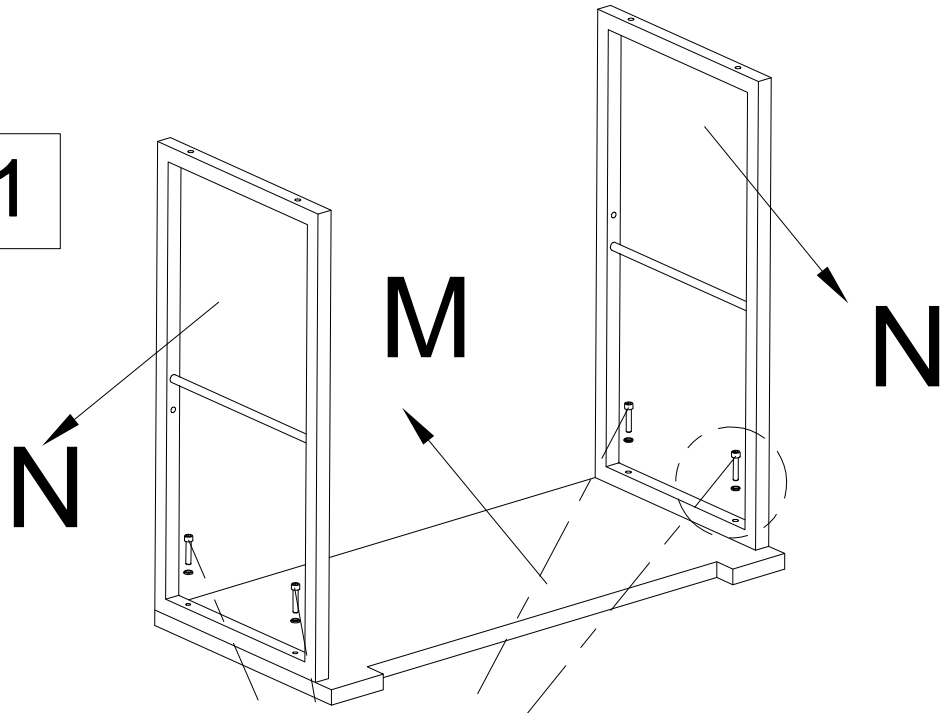

STEP 1

S003

Do Not Tighten The Screws Completely!