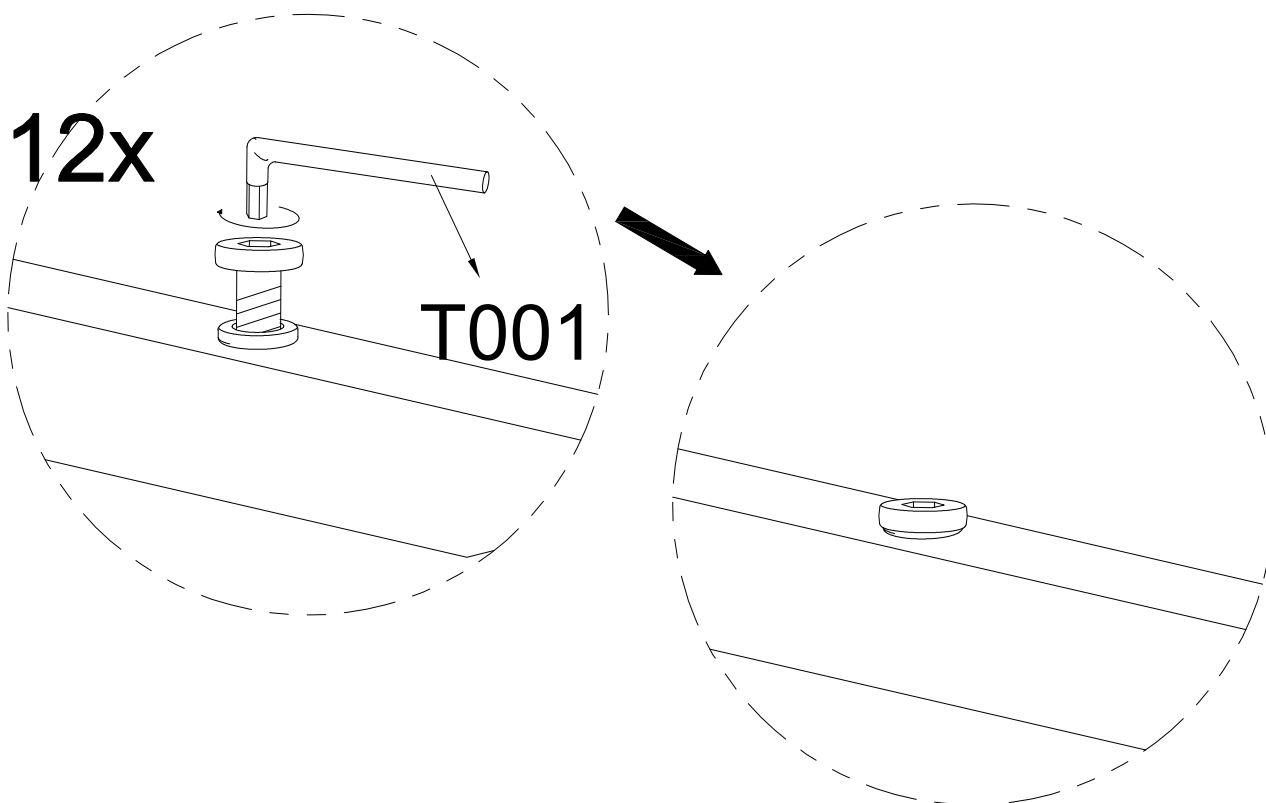

Problems?

We will fix it immediately.

Item no.	Reference Image	Description	Qty
Z		Table Top	1
M		Side Panel	2
N		Front & Back Panel	2
P		Glass Top	1
S003		M6x35 Hex Socket Head Screw	12
W002		Flat Washer	12
T001		S4 Allen Key	1

STEP 1

S003

Do Not Tighten The Screws Completely!

STEP 2

Do Not Tighten The Screws Completely!

STEP 3

Do Not Tighten The Screws Completely!

STEP 4