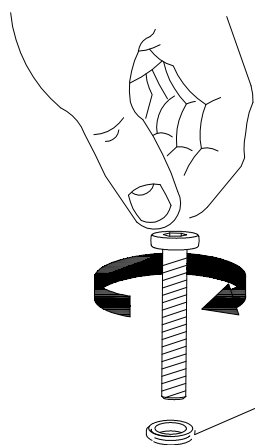

We will fix it immediately.

Item no.	Reference Image	Description	Qty
D		Left Arm Rest	1
C		Seat Back	1
G		Seat Base	1
L		Front Panel	1
I		Side Panel	1
S003		M6x35 Hex Socket Head Screw	10
S004		M6x40 Hex Socket Head Screw	3
W002		Flat Washer	15
T001		S4 Allen Key	1
S001		M6x15 Hex Socket Head Screw	2
W001		Connector	1

STEP 1

Do Not Tighten The Screws Completely!

STEP 2

S003

2x

W002

Do Not Tighten The Screws Completely!

STEP 3

Do Not Tighten The Screws Completely!

STEP 4

S004

S003

D

5x

W002

Do Not Tighten The Screws Completely!

STEP 5

Do Not Tighten The Screws Completely!

STEP 6

Tighten The Screws Completely Now!

STEP 7

You might need plastic clips to connect each sofa after all assembling.

Armless Chair

Thank You for Choosing us!