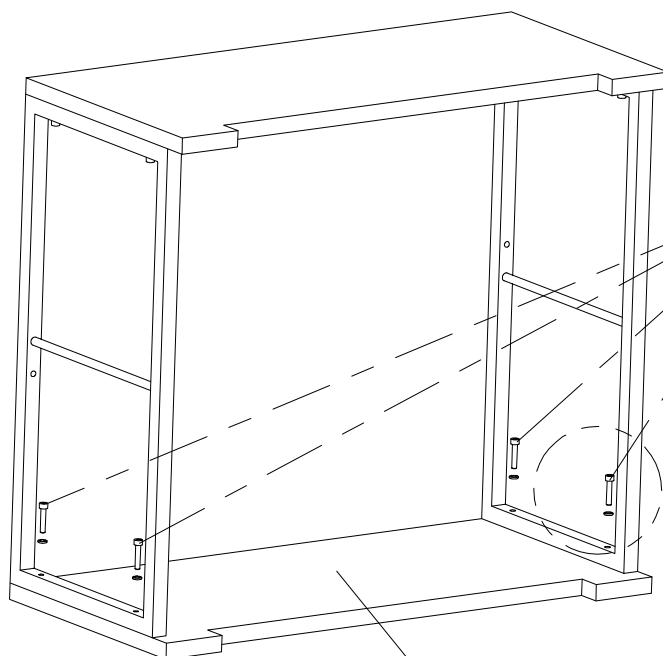

STEP 2

S003

W

4x