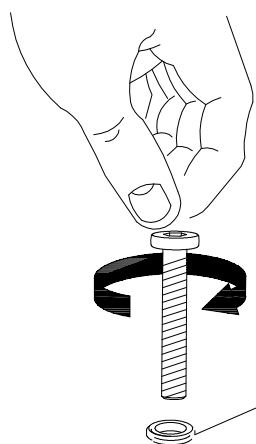

Item no.	Reference Image	Description	Qty
O		Seat Base	1
W		Side Panel	2
Y		Front & Back Panel	2
S003		M6x35 Hex Socket Head Screw	12
W002		Flat Washer	12
T001		S4 Allen Key	1

STEP 1

S003

Do Not Tighten The Screws Completely!

STEP 2

S003

W

4x

W002

Do Not Tighten The Screws Completely!

STEP 3

Do Not Tighten The Screws Completely!