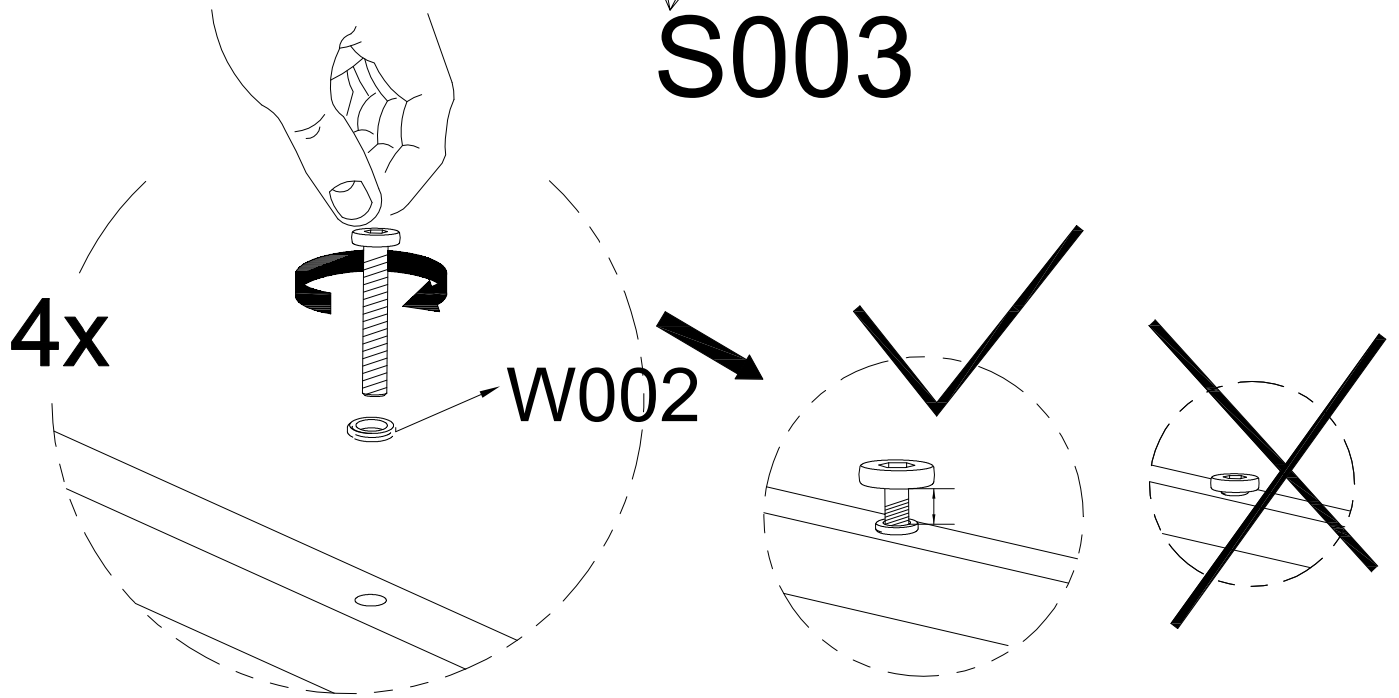

Item no.	Reference Image	Description	Qty
O		Seat Base	1
W		Side Panel	2
Y		Front & Back Panel	2
S003		M6x35 Hex Socket Head Screw	12
W002		Flat Washer	12
T001		S4 Allen Key	1

STEP 1

S003

Do Not Tighten The Screws Completely!