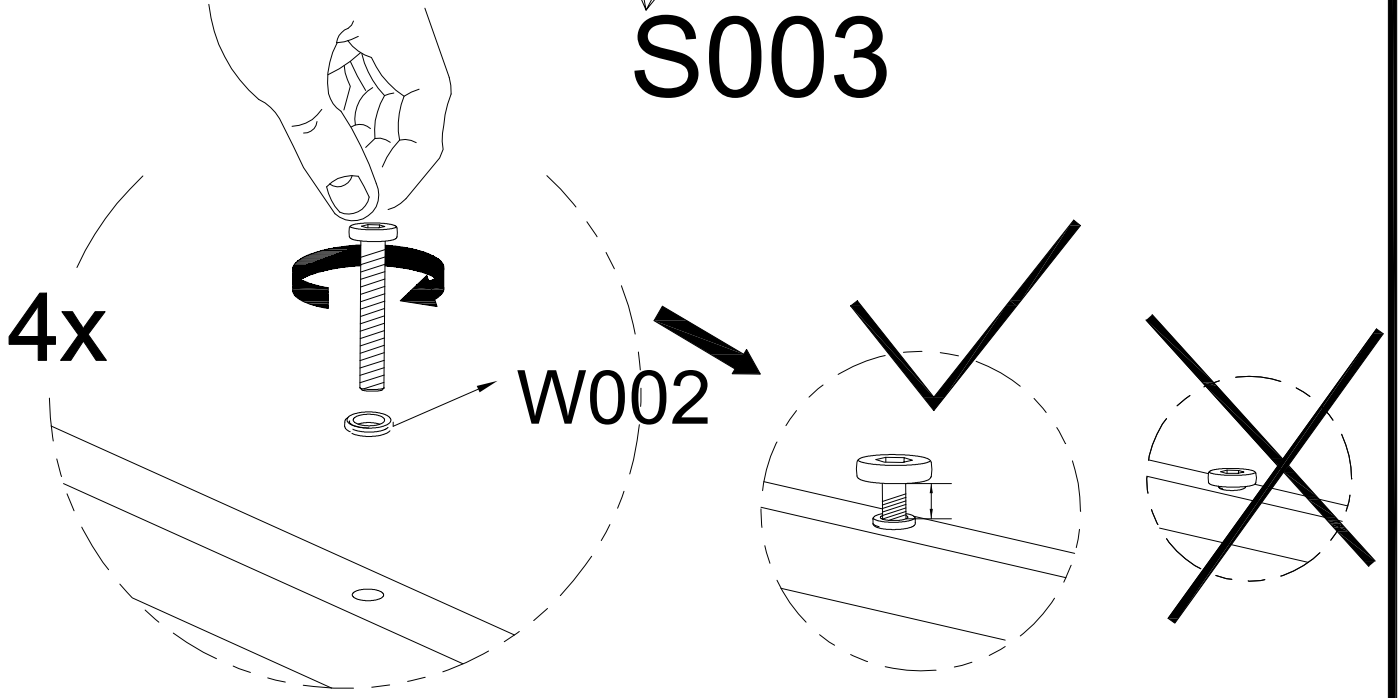

STEP 1

S003

Do Not Tighten The Screws Completely!