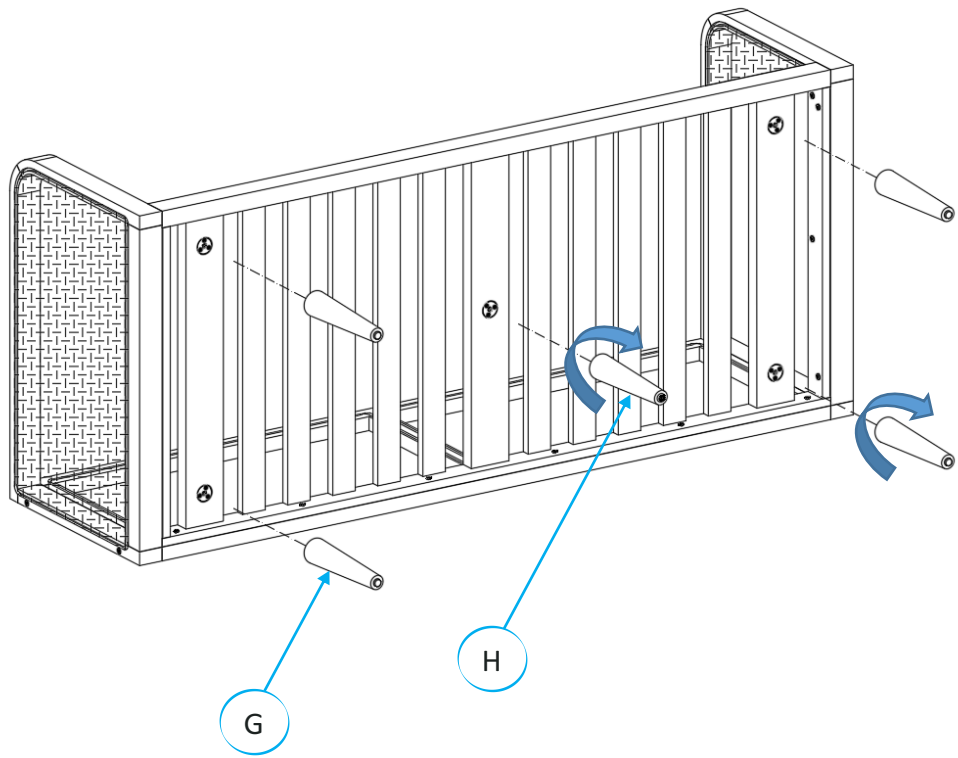

Product Dimensions: 74.8" W x 32.6" D x 30.3"H

Weight capacity: 800 LBS

Warning: Do not stand on Table

Warning: Do not over torque Bolts

PIECE	DESCRIPTION	PICTURE	QUANTITY
H	Centre Leg		1X

PIECE	DESCRIPTION	PICTURE	QUANTITY
HW1	Socket Bolts M6x1.25x40mm		14X
HW2	Socket Bolts M6x1.25x60mm		4X
HW3	Allen Key		1X

STEP1:

STEP2:

STEP3:

STEP4: