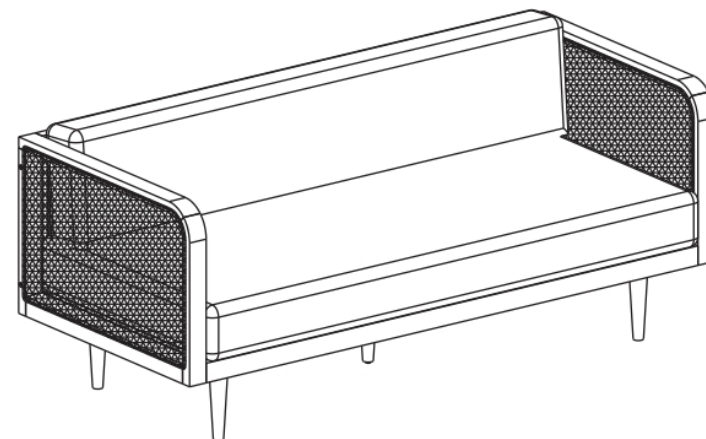

Part List and Hardware List

PIECE	DESCRIPTION	PICTURE	QUANTITY
A	Left Side Frame		1X
B	Right Side Frame		1X
C	Back Frame		1X
D	Seat Frame		1X
E	Back Cushion		1X
F	Seat Cushion		1X
G	Legs		4X

Owner Manual

Product Dimensions: 74.8" W x 32.6" D x 30.3"H

Weight capacity: 800 LBS

Warning: Do not stand on Table

Warning: Do not over torque Bolts

PIECE	DESCRIPTION	PICTURE	QUANTITY
H	Centre Leg		1X

PIECE	DESCRIPTION	PICTURE	QUANTITY
HW1	Socket Bolts M6x1.25x40mm		14X
HW2	Socket Bolts M6x1.25x60mm		4X
HW3	Allen Key		1X