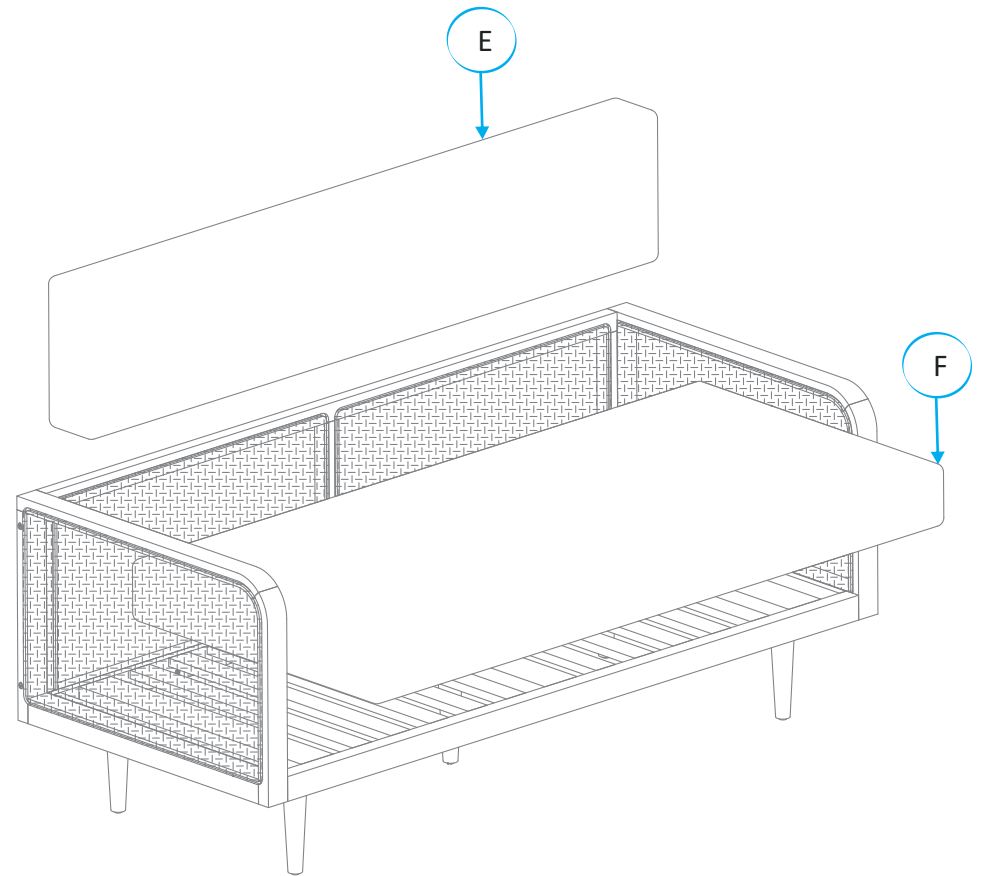

Product Dimensions: 74.8" W x 32.6" D x 30.3"H

Weight capacity: 800 LBS

Warning: Do not stand on Table

Warning: Do not over torque Bolts

PIECE	DESCRIPTION	PICTURE	QUANTITY
H	Centre Leg		1X

PIECE	DESCRIPTION	PICTURE	QUANTITY
HW1	Socket Bolts M6x1.25x40mm		14X
HW2	Socket Bolts M6x1.25x60mm		4X
HW3	Allen Key		1X

STEP1:

STEP2:

STEP3:

STEP4: