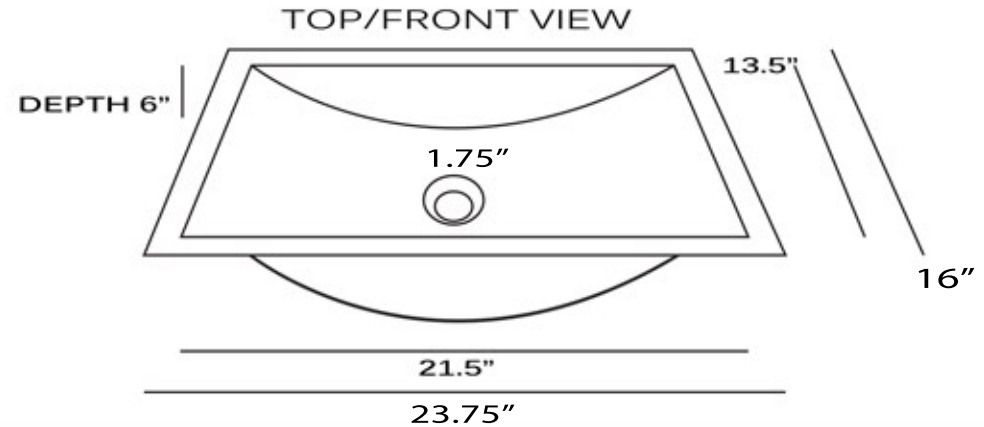

Brightwork Home Collection

Premium Stainless Steel Bathroom Sink

MODEL:

WFBWC03142019

Overall Dimensions	Interior Bowl	Bowl Depth	Drain Hole	Overflow
23.75" X 16" x 6.375"	21.5" X 13.5"	6"	1.75"	No

FEATURES

- Premium 18 Gauge bathroom sink
- 6 " Bowl Depth
- Can be undermounted or topmounted
- Limited Lifetime Manufacturers Warranty
- Hand Hammered individual variations may exist
- Takes standard vanity drain without overflow (NS-UDC sold separately)

PROJECT/ NAME:

ARCHITECT/CONTRACTOR:

MODEL:

JOB NOTES:

** Nominal Dimensions - Actual May Vary By .25"