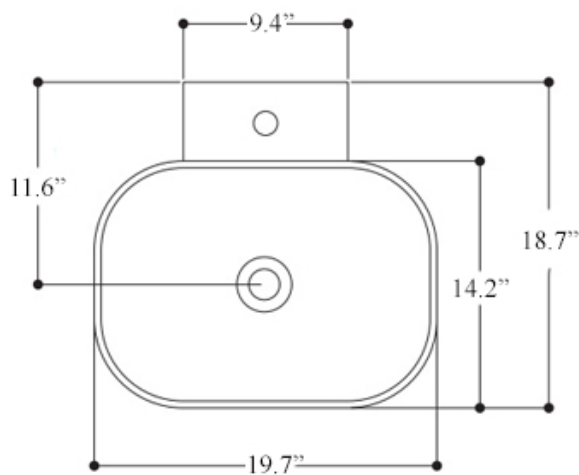

Related Items:

- WSBC 00076 | Push Waste Drain
- WSBC 53922 | Decorative Trap

Finishes:

-  Glossy White

SKU# | Options:

- Ciotola 50W | Glossy White

* WS Bath Collections reserves the right to revise dimensions or information on this sheet without notice

Collection Ciotola	Model Ciotola 50W - 1509101	Dimensions Metric <i>1 inch = 2.54 cm</i> <i>1 inch = 25.4 mm</i>	 1051 Lea Drive - Collegeville, PA 19426 Tel. 215 513 9400 - Fax 610 831 0215 www.ws bathcollections.com - info@ws bathcollections.com
--------------------------------	---	--	---

Collection
Ciotola

Model |
Ciotola 50W - 1509101

Dimensions Metric
1 inch = 2.54 cm
1 inch = 25.4 mm

WS[®] BATH COLLECTIONS
1051 Lea Drive - Collegeville, PA 19426
Tel. 215 513 9400 - Fax 610 831 0215
www.ws bathcollections.com - info@ws bathcollections.com

Bolts

Silicone (optional)

Collection
Ciotola

Model |
Ciotola 50W - 1509101

Dimensions Metric
1 inch = 2.54 cm
1 inch = 25.4 mm

WS[®]

BATH
COLLECTIONS

1051 Lea Drive - Collegeville, PA 19426
Tel. 215 513 9400 - Fax 610 831 0215