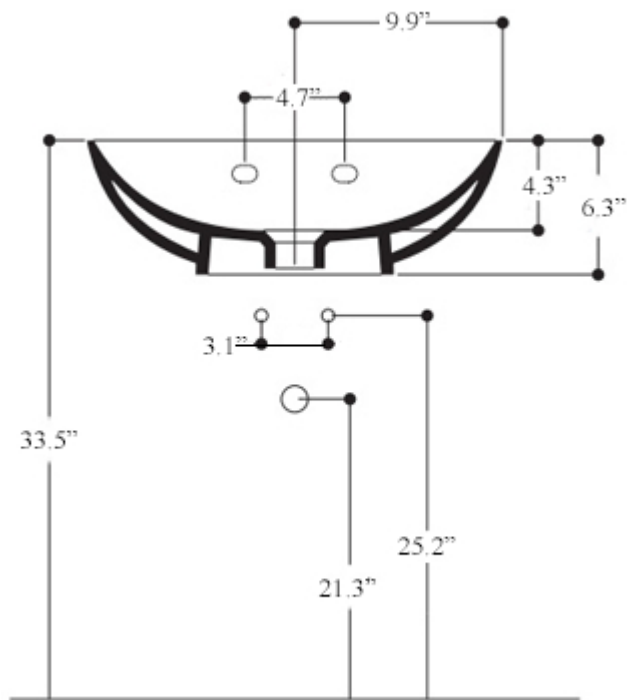

Related Items:

- WSBC 00076 | Push Waste Drain
- WSBC 53922 | Decorative Trap

Finishes:

-  Glossy White

SKU# | Options:

- Ciotola 50W | Glossy White

* WS Bath Collections reserves the right to revise dimensions or information on this sheet without notice

Collection Ciotola	Model Ciotola 50W - 1509101	Dimensions Metric <i>1 inch = 2.54 cm</i> <i>1 inch = 25.4 mm</i>	 1051 Lea Drive - Collegeville, PA 19426 Tel. 215 513 9400 - Fax 610 831 0215 www.ws bathcollections.com - info@ws bathcollections.com
--------------------------------	---	--	---

Collection
Ciotola

Model |
Ciotola 50W - 1509101

Dimensions Metric
1 inch = 2.54 cm
1 inch = 25.4 mm

WS[®] BATH COLLECTIONS
1051 Lea Drive - Collegeville, PA 19426
Tel. 215 513 9400 - Fax 610 831 0215
www.ws bathcollections.com - info@ws bathcollections.com

Bolts

Silicone (optional)

Collection
Ciotola

Model |
Ciotola 50W - 1509101

Dimensions Metric
1 inch = 2.54 cm
1 inch = 25.4 mm

WS[®]

BATH
COLLECTIONS

1051 Lea Drive - Collegeville, PA 19426
Tel. 215 513 9400 - Fax 610 831 0215