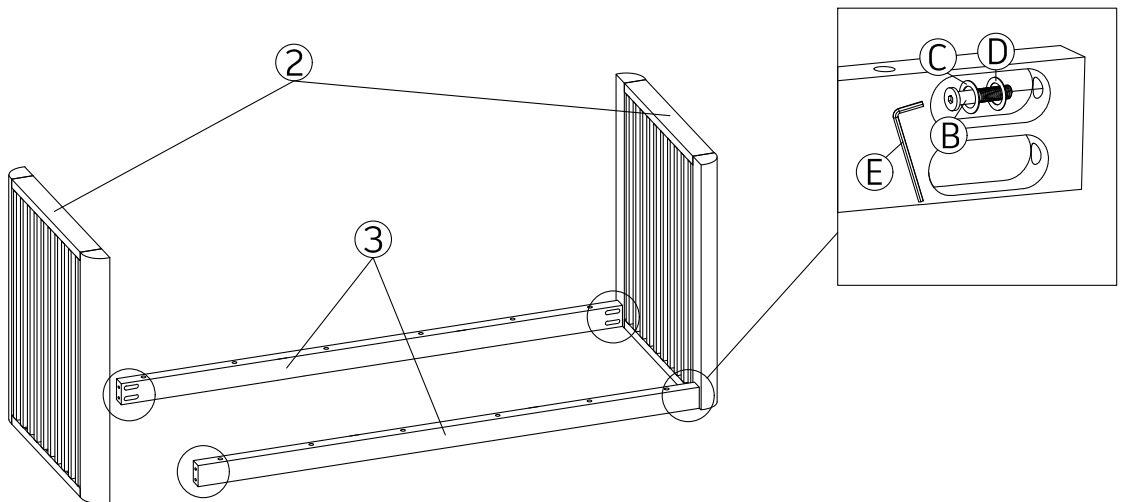

ASSEMBLY INSTRUCTIONS

MODEL : TB8077 (900X1800)

2 Persons Recommended

ITEM	PART NAME	QTY
1	Table Top 	1PCS
2	Leg 	2PCS
3	Top Apron 	2PCS
4	Centre Apron 	2PCS

ITEM	HARDWARE LIST	DESCRIPTION	QTY
A	JCBC M6 x 30mm		6 PCS
B	JCBC M6 x 50mm		28 PCS
C	Spring Washer M6		34 PCS
D	Flat Washer M6		34 PCS
E	Allen Key M4 Long		1 PC

STEP 1

STEP 2