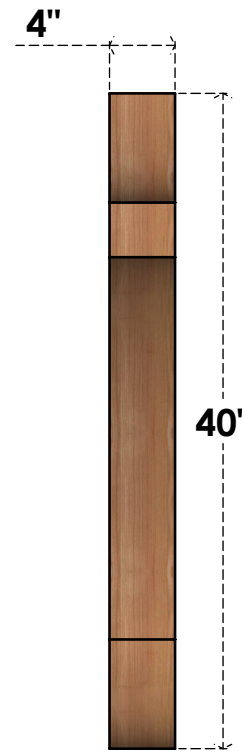

BRC04X36X40OLY00RWR

4"W X 36"D X 40"H OLYMPIC ROUGH SAWN BRACE, WESTERN RED CEDAR

SIDE

FRONT

EKENA MILLWORK
 2300 WEST MAIN ST.
 CLARKSVILLE, TX 75426
 TOLL FREE: 866-607-0453
 WWW.EKENAMILLWORK.COM

NOTES

1. INSTALLATION TO BE COMPLETED IN ACCORDANCE WITH MANUFACTURER'S SPECIFICATIONS.
2. DRAWING MAY NOT BE TO SCALE
3. THIS DRAWING IS INTENDED FOR DESIGN AND PLANNING PURPOSES ONLY.
4. ALL INFORMATION CONTAINED HEREIN WAS CURRENT AT THE TIME OF DEVELOPMENT BUT MUST BE REVIEWED AND APPROVED BY THE PRODUCT MANUFACTURER TO BE CONSIDERED ACCURATE.
5. PRODUCTS ARE NOT KILN DRIED. THIS ITEM IS UNIQUE AND WILL CONTAIN THE NATURAL VARIATIONS THAT THE WOOD SPECIES OFFERS. THIS MAY RESULT IN VARIATIONS UP TO 1/4"