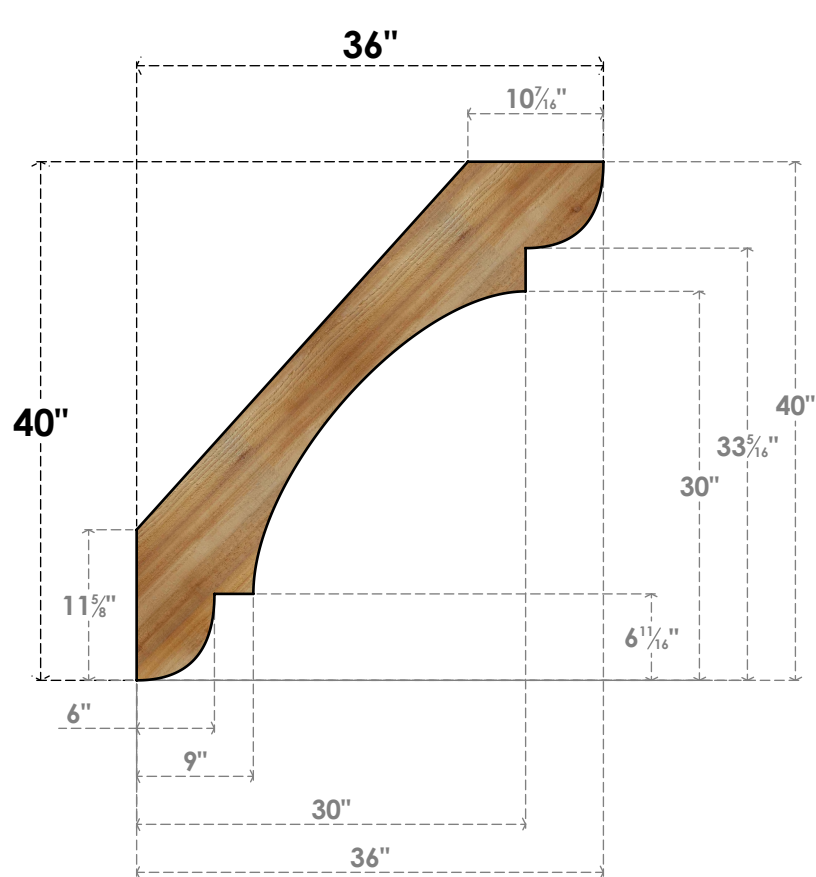

BRC04X36X40OLY00RWR

4"W X 36"D X 40"H OLYMPIC ROUGH SAWN BRACE, WESTERN RED CEDAR

SIDE

FRONT

EKENA MILLWORK
 2300 WEST MAIN ST.
 CLARKSVILLE, TX 75426
 TOLL FREE: 866-607-0453
 WWW.EKENAMILLWORK.COM

NOTES

1. INSTALLATION TO BE COMPLETED IN ACCORDANCE WITH MANUFACTURER'S SPECIFICATIONS.
2. DRAWING MAY NOT BE TO SCALE
3. THIS DRAWING IS INTENDED FOR DESIGN AND PLANNING PURPOSES ONLY.
4. ALL INFORMATION CONTAINED HEREIN WAS CURRENT AT THE TIME OF DEVELOPMENT BUT MUST BE REVIEWED AND APPROVED BY THE PRODUCT MANUFACTURER TO BE CONSIDERED ACCURATE.
5. PRODUCTS ARE NOT KILN DRIED. THIS ITEM IS UNIQUE AND WILL CONTAIN THE NATURAL VARIATIONS THAT THE WOOD SPECIES OFFERS. THIS MAY RESULT IN VARIATIONS UP TO 1/4"