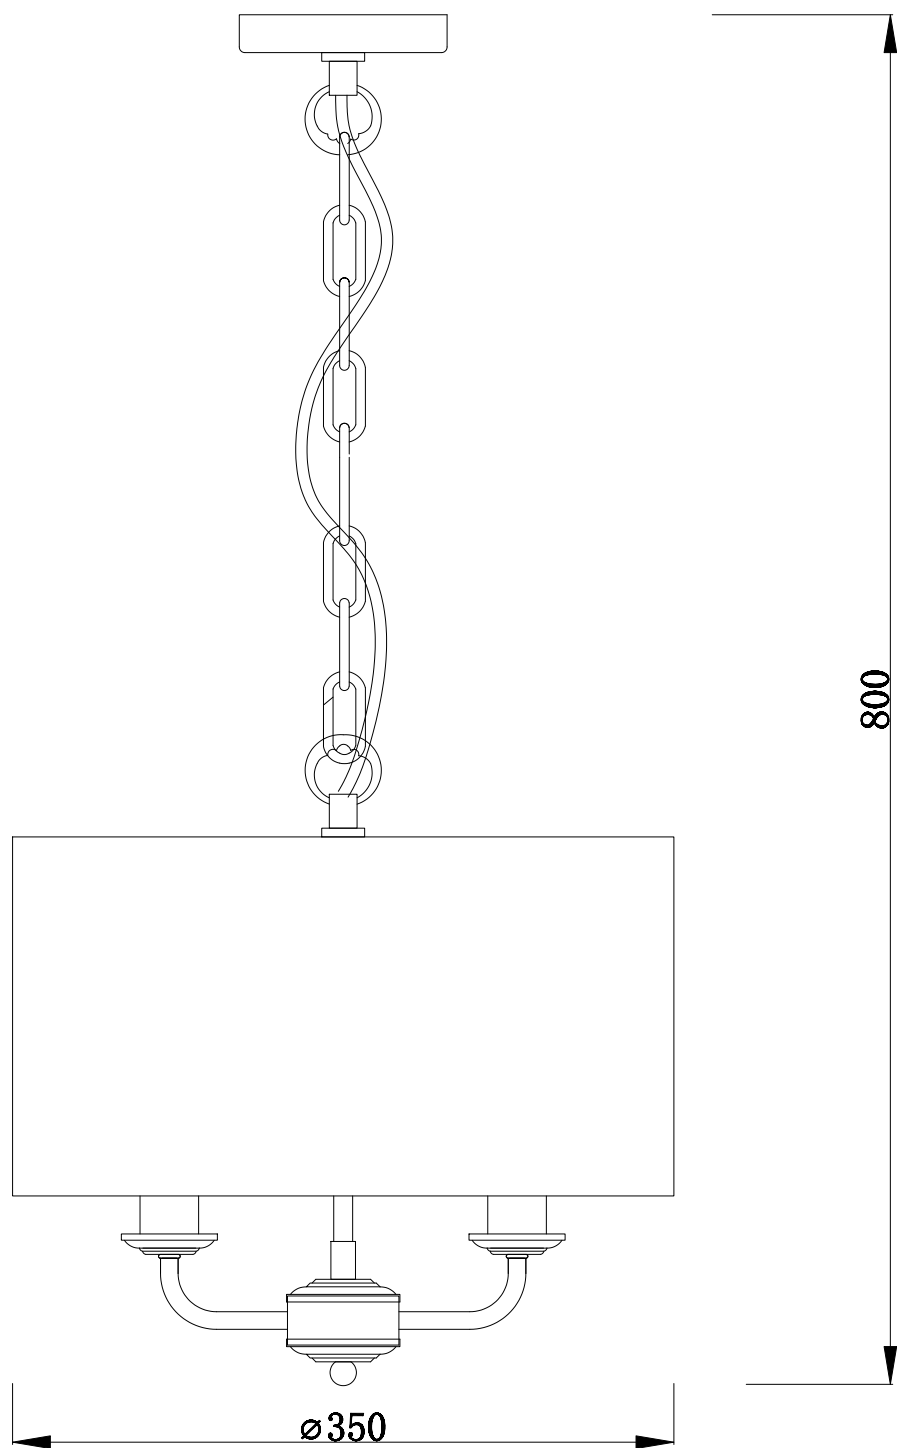

3 Light Antique Brass Pendant Chandelier with Light Cream Fabric Shade

---

CERTIFICATION