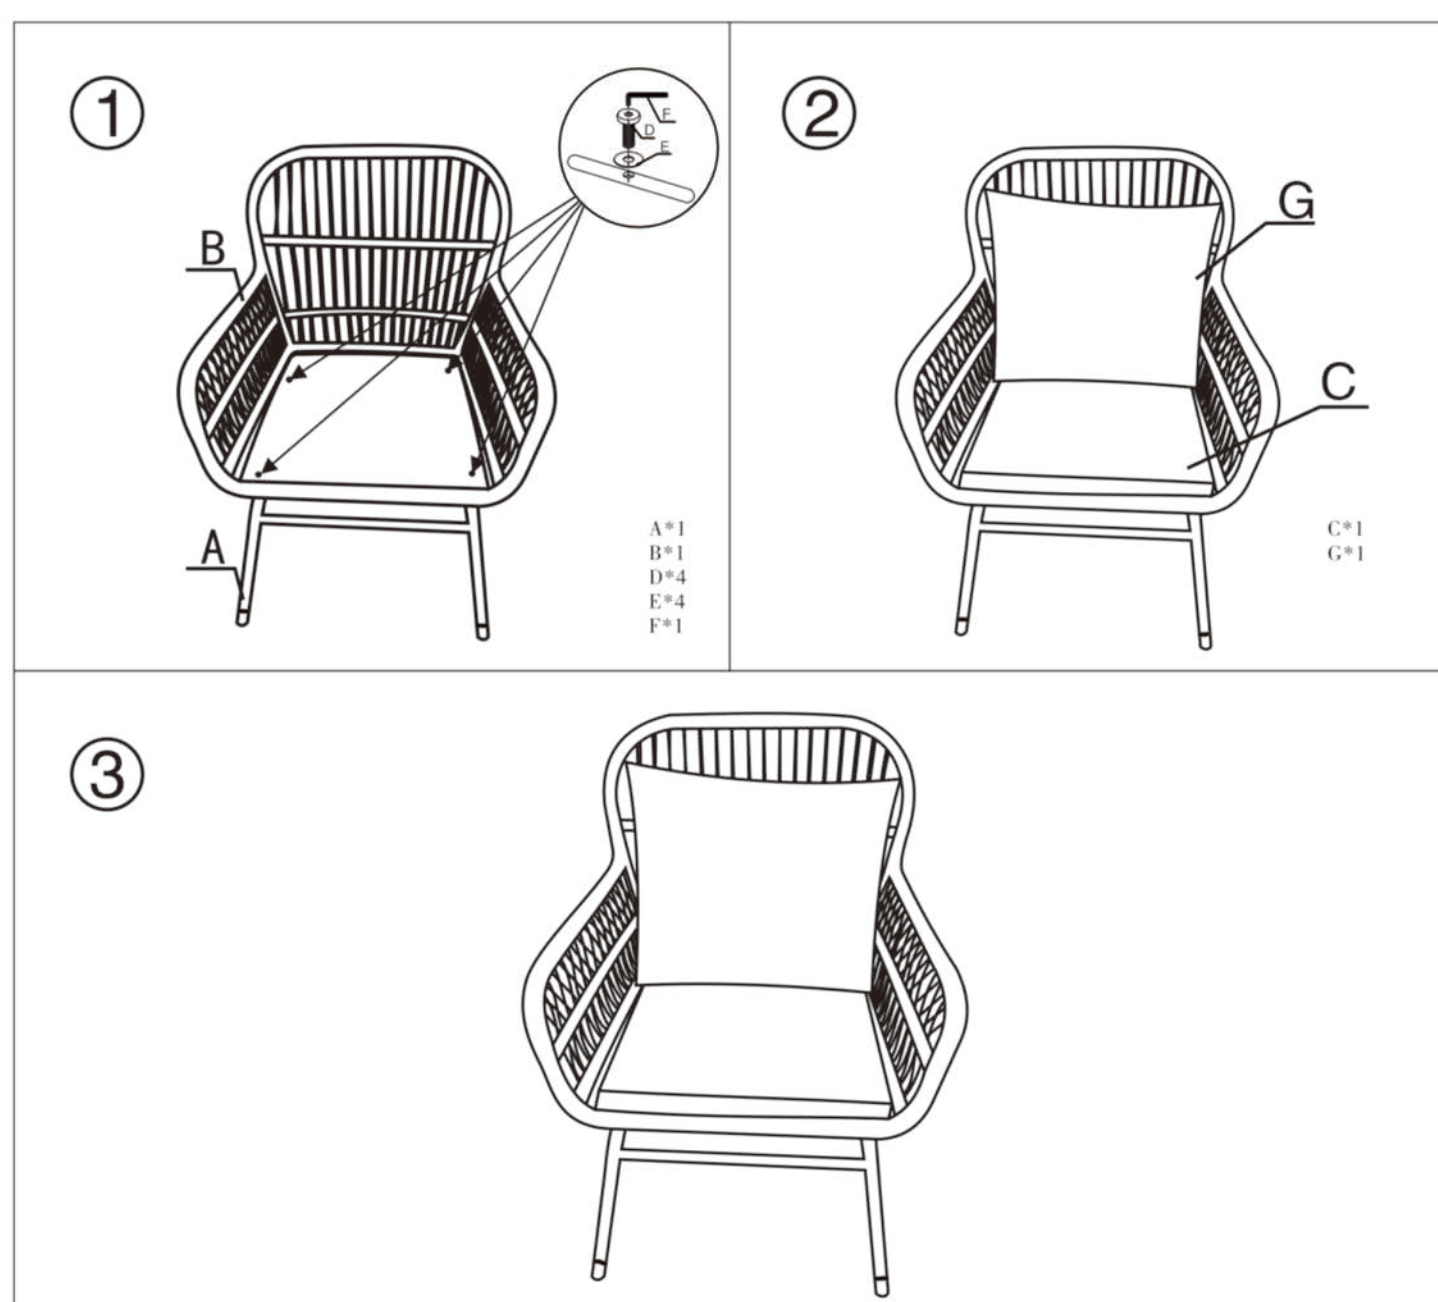

## 3-Piece Patio Conversation Set

## ASSEMBLY INSTRUCTION

Part list				Hardware list			
NO	Description	Drawing	QTY	NO	Drawing	Specification	QTY
A	Feet part		2pcs	D		Screw $\phi$ 6X20MM	8pcs
B	Seat part		2pcs	E		Washer	8pcs
C	Cushion		2pcs	F		Allenkey	1pc
G	Pillow		2pcs				

## ASSEMBLY INSTRUCTION

Part list			
NO	Description	Drawing	QTY
R	Plastic feet		4pcs

Tighten up the plastic feet cap, adjust it if necessary