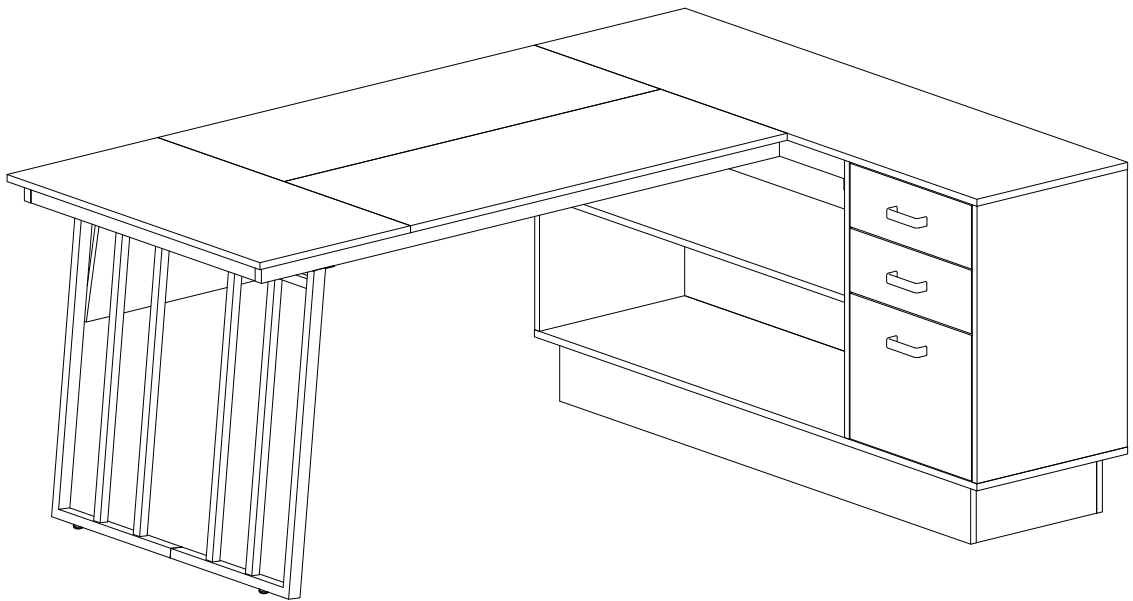

Tribesigns

DESIGNED FOR LIFE

Assembly Instructions

Executive Desk

Model No.
HOGA-JW0723-A/B

 **LITTLE TREE**
Little Tree by Tribesigns

www.tribesigns.com

Contact Us