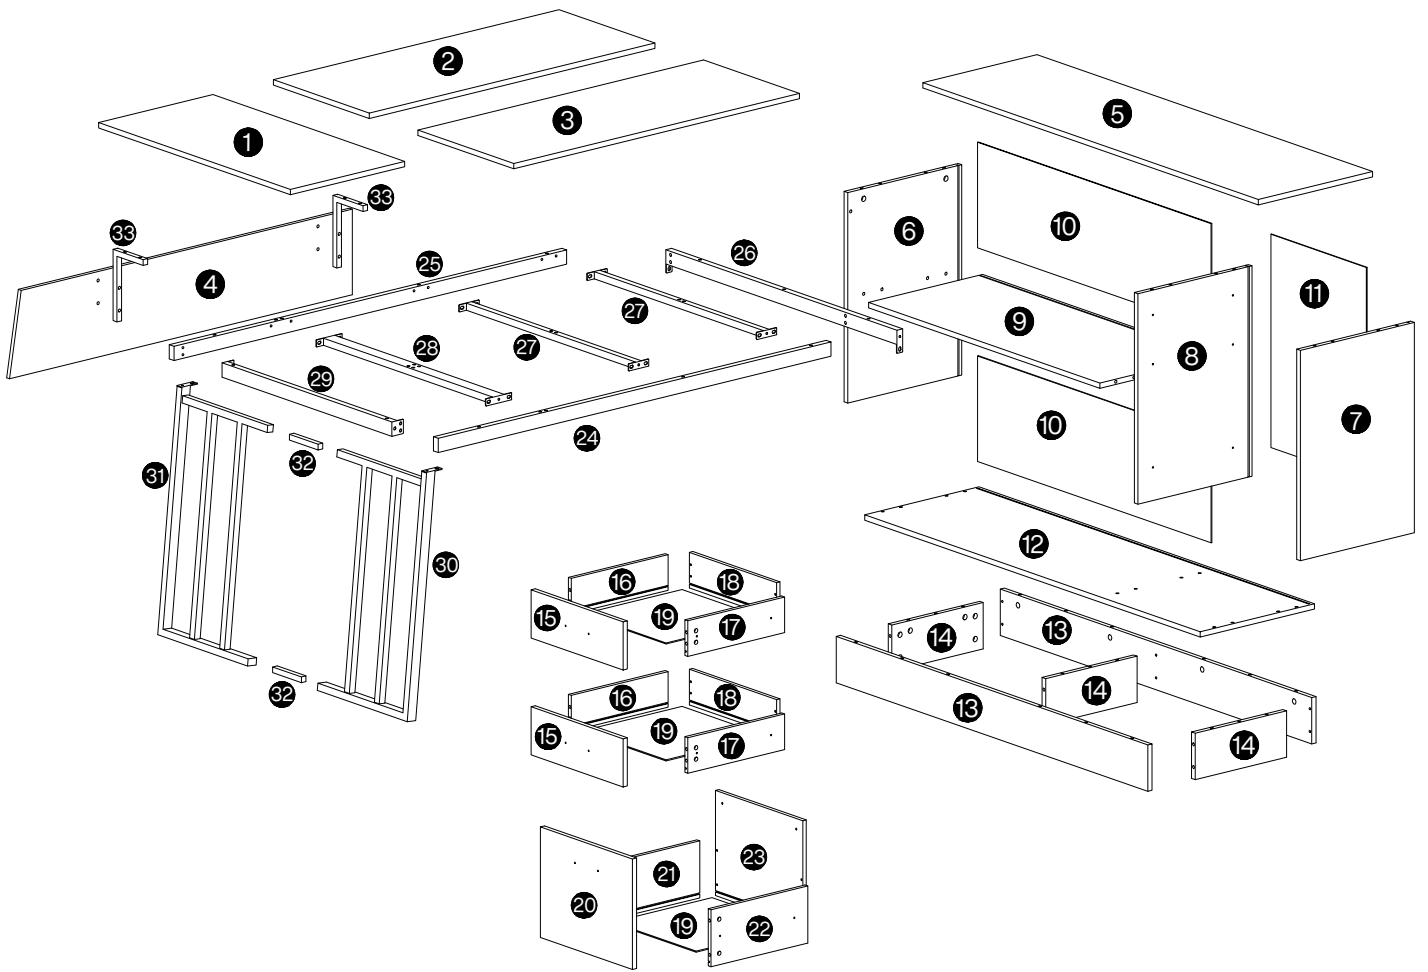

SKU	PART NO.	QUANTITY
JW0723-A	1	1
	6	1
	7	1
	8	1
	14	3
	15	2
	16	2
	17	2
	18	2
	19	3
	20	1
	21	1
	22	1
	23	1
	32	2
33	2	

SKU	PART NO.	QUANTITY
JW0723-B	2	1
	3	1
	4	1
	5	1
	9	1
	10	2
	11	1
	12	1
	13	2
	24	1
	25	1
	26	1
	27	2
	28	1
	29	1
30	1	
31	1	

⚠ Caution

Make sure all parts are included. Most board parts are labeled or stamped on the raw edge. Contact us for a free replacement if you encounter any damaged or missing parts.