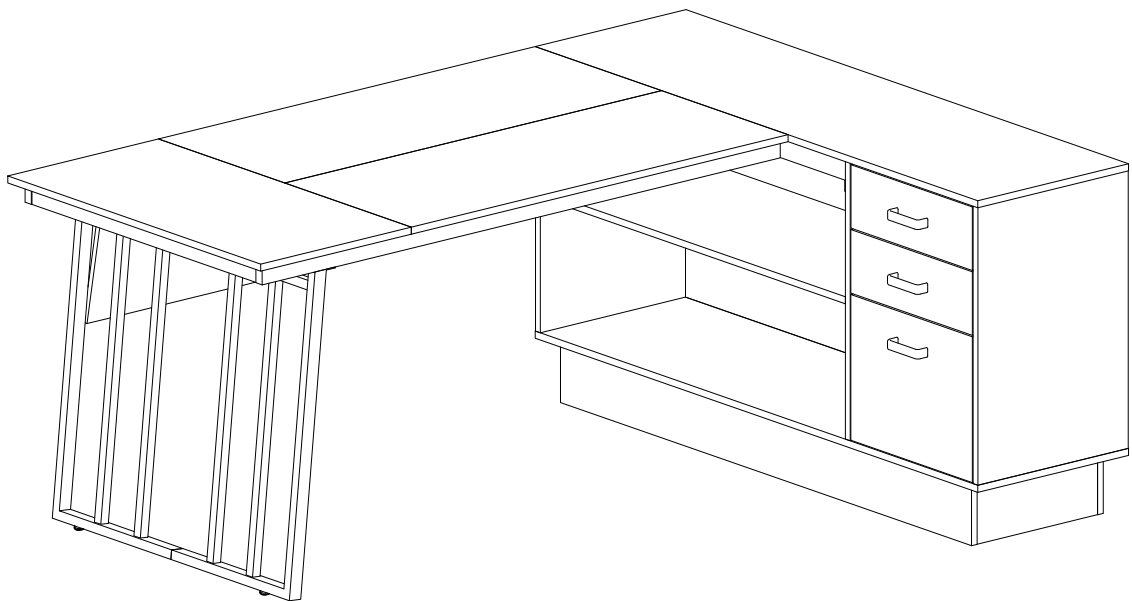

E	X12	T	X6
			
Ø3.5X12 mm		L350 mm	

24

DESIGNED FOR LIFE

Thank you for your support!

Contact our customer service team

support@tribesigns.com
www.tribesigns.com

1-424-220-6888

7 AM to 8 PM EST,
Monday to Friday