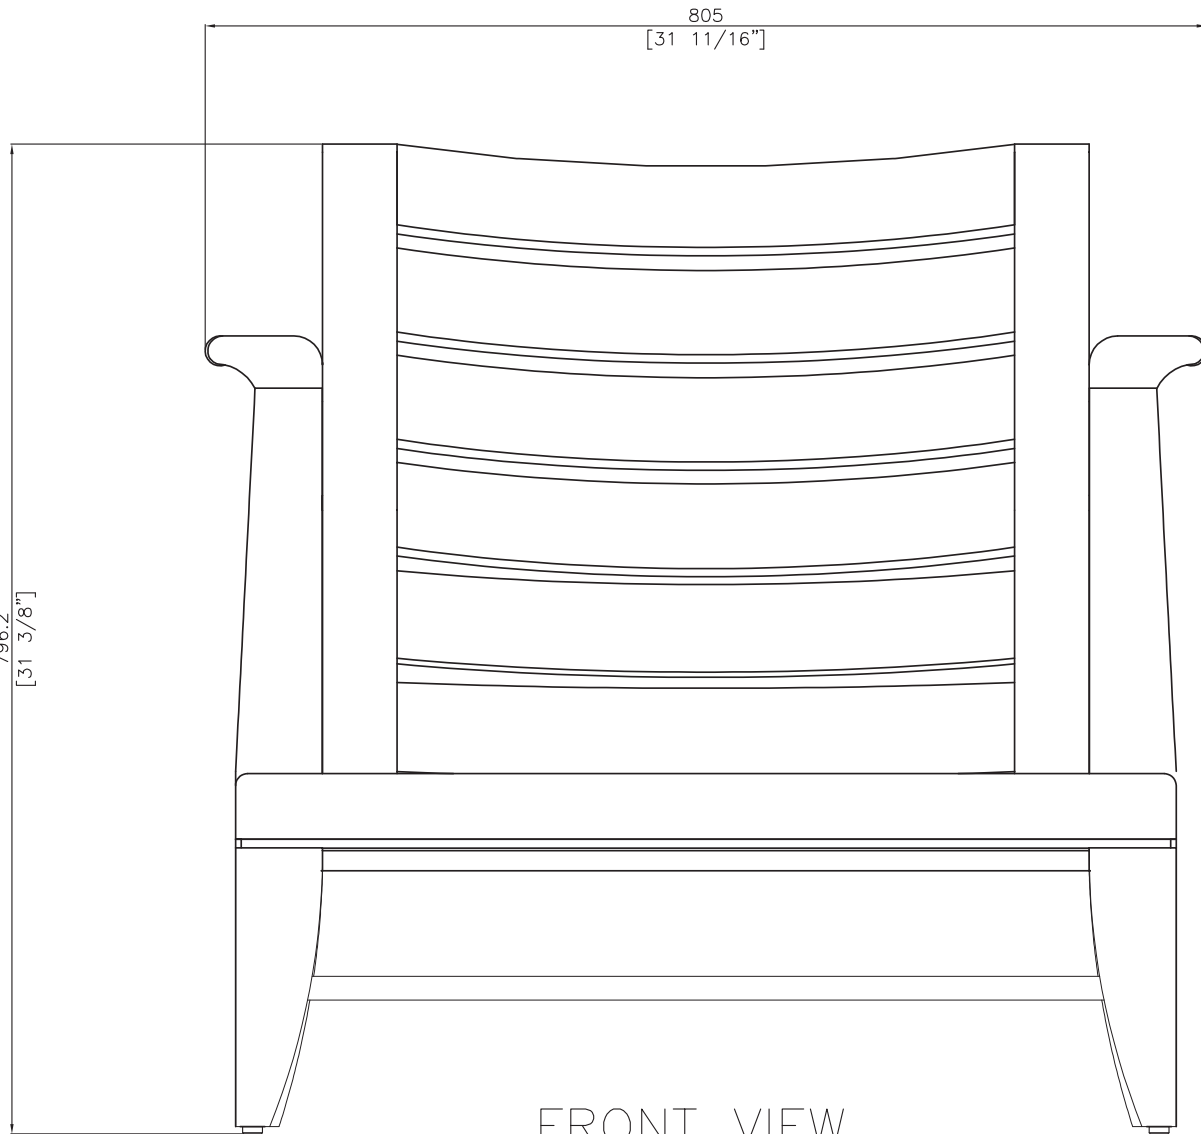

EF

OASIQ

DWG.NO: FAEDG0011T-14

TITLE: FRONT VIEW

DIM EXT: 805x814.1x796.2 MM.

MATERIAL: TEAK

DRAWN BY : AEKCHAI

FINISH DATE : 23-05-12

YUAN

BEGIN DATE : 12-02-08

ZENG

SCALE : 1:1

P. 5