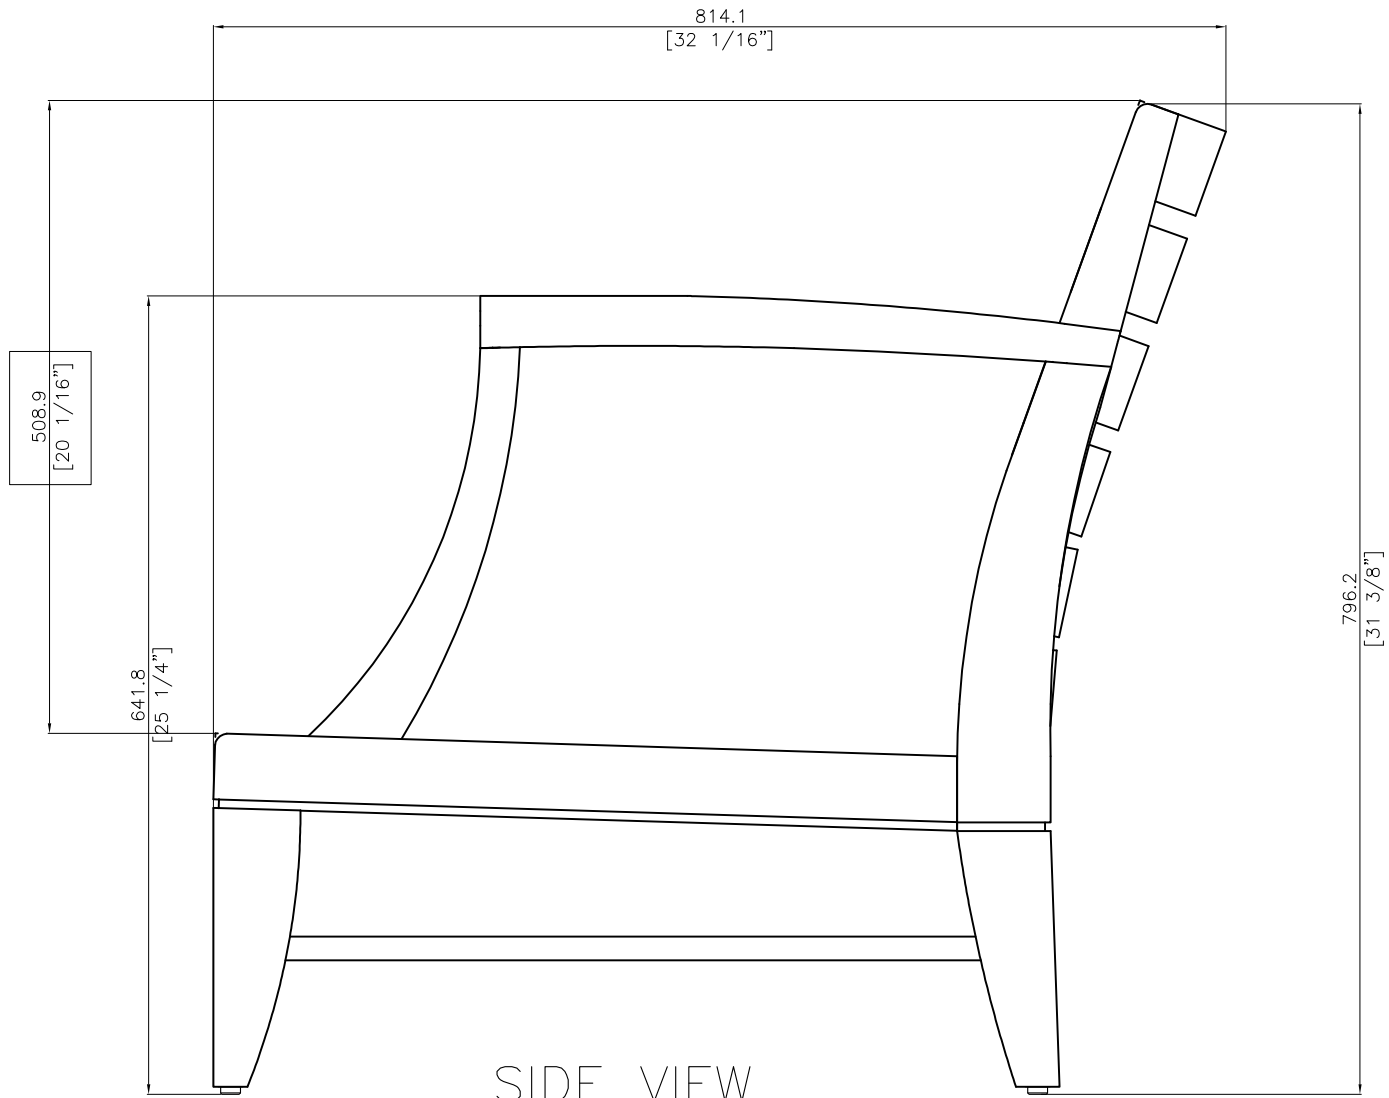

DWG.NO: FAEDG0011T-14

TITLE: FRONT VIEW

DIM EXT: 805x814.1x796.2 MM.

MATERIAL: TEAK

DRAWN BY : AEKCHAI

FINISH DATE : 23-05-12

YUAN

BEGIN DATE : 12-02-08

ZENG

SCALE : 1:1

P. 5

ES

OASIQ

DWG.NO: FAEDG0011T-14

TITLE: SIDE VIEW

DIM EXT: 805x814.1x796.2 MM.

DWG.NO: FAEDG0011T-14

TITLE: TOP VIEW

DIM EXT: 805x814.1x796.2 MM.

MATERIAL: TEAK

DRAWN BY : MR.SUMAT

FINISH DATE : 23-05-12	YUAN
BEGIN DATE : 12-02-08	ZENG

SCALE : 1:1

P. 4