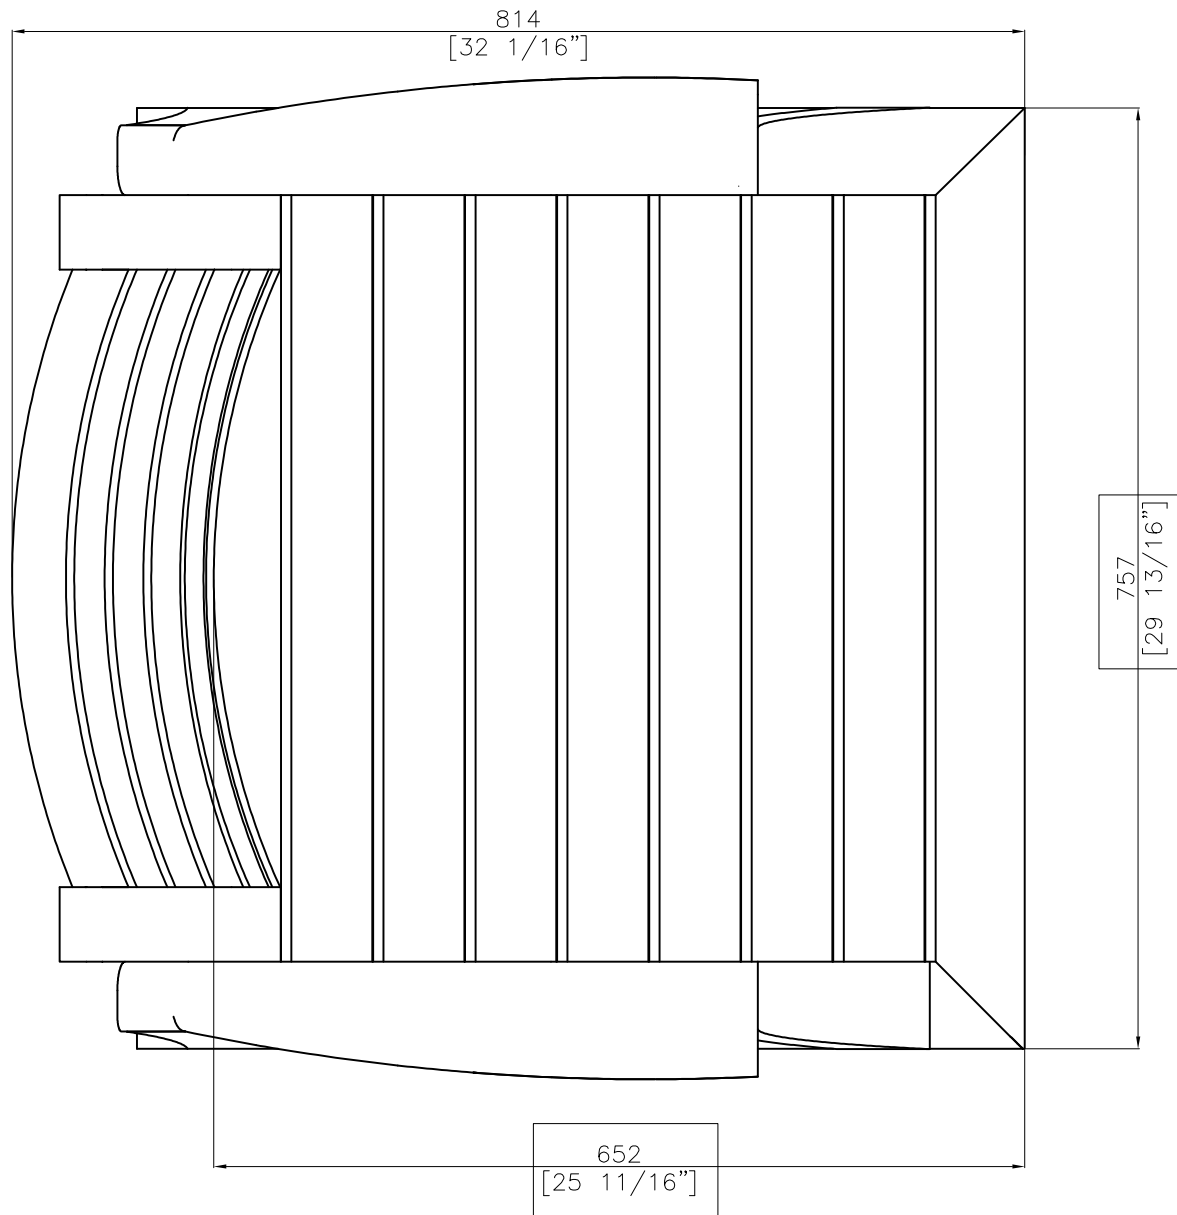

TOP VIEW

ET

OASIQ

DWG.NO: FAEDG0011T-14

TITLE: TOP VIEW

DIM EXT: 805x814.1x796.2 MM.

MATERIAL: TEAK

DRAWN BY : MR.SUMAT

FINISH DATE : 23-05-12	YUAN
BEGIN DATE : 12-02-08	ZENG

SCALE : 1:1

P. 4