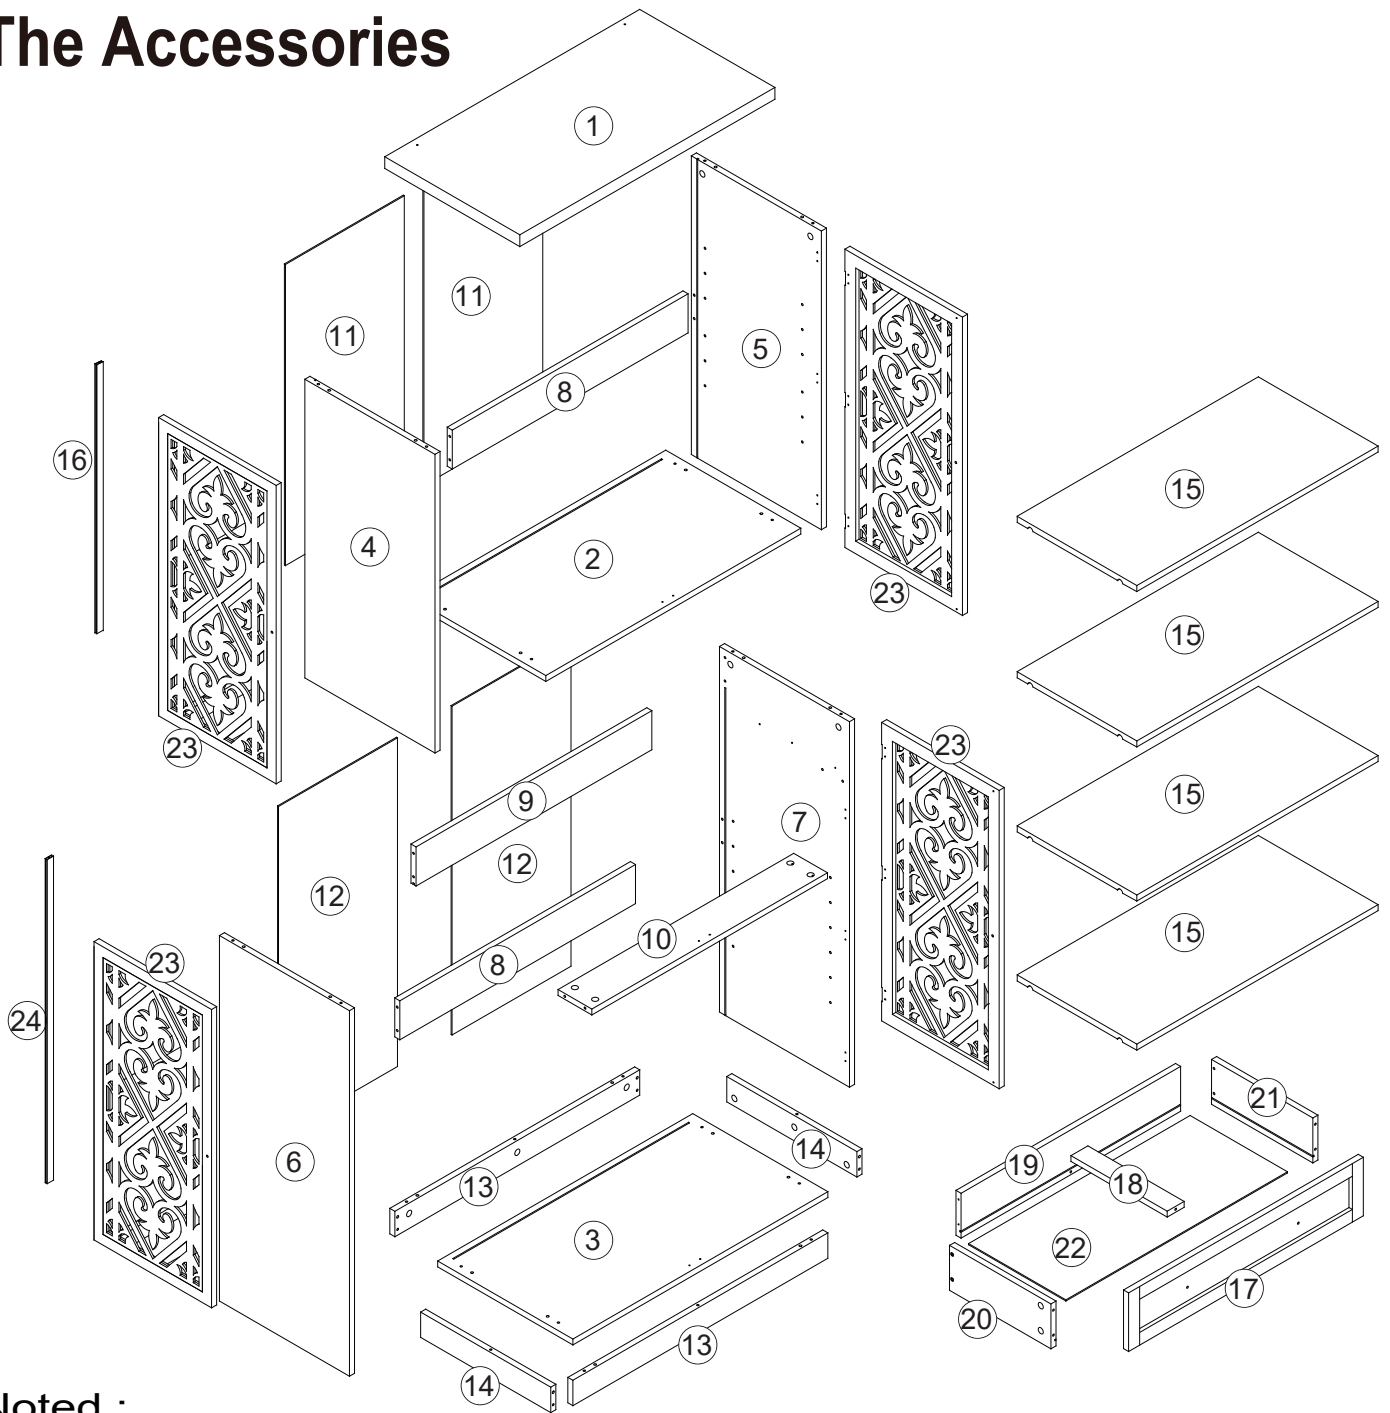

Included Accessories

Code	Description	Qty
1.	Cabinet Top	1
2.	Upper Bottom Panel	1
3.	Bottom Panel	1
4.	Upper Left Side Panel	1
5.	Upper Right Side Panel	1
6.	Bottom Left Side Panel	1
7.	Bottom Right Side Panel	1
8.	Back Stretcher	2
9.	Middle Back Stretcher	1
10.	Bottom Top Support Panel	1
11.	Upper Back Panel	2
12.	Bottom Back Panel	2
13.	Bottom Long Panel	2
14.	Bottom Short Panel	2
15.	Shelf	4
16.	Upper Plastic Strip	1
17.	Drawer Front Panel	1
18.	Drawer Bottom Support Panel	1
19.	Drawer Back Panel	1
20.	Drawer Left Side Panel	1
21.	Drawer Right Side Panel	1
22.	Drawer Bottom Panel	1
23.	Door	4
24.	Bottom Plastic Strip	1

The Accessories