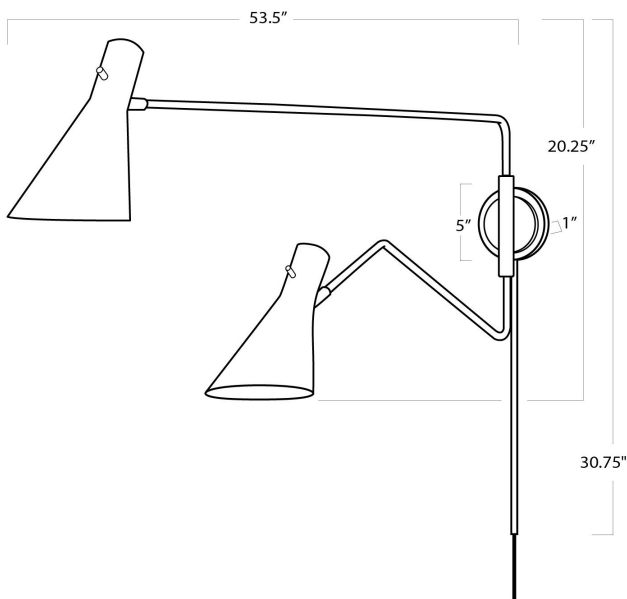

REGINA ANDREW

DETROIT

SPECIFICATION SHEET

Spyder Sconce
15-1135WTNB

HEIGHT	20
WIDTH	5.75
DEPTH	53.5
SHADE DIMS	N/A
SHADE COLOR	N/A
BULB QTY	2
BULB TYPE	A Type Medium Base (E26)
SOCKET	E26 Keyless Dimmer Switch
WATTAGE	40 Watt Max
WIRING TYPE	Hard Wire or Pinup
BACKPLATE	N/A
JUNCTION BOX	N/A
MATERIAL	Steel
FINISH	White
NOTES	N/A
FREIGHT ONLY	No