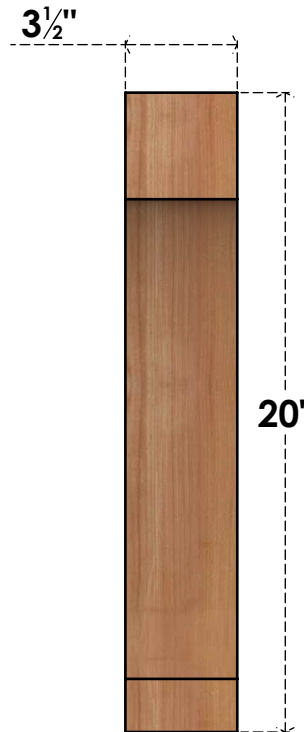

BRC04X08X20IMP00SWR

3 1/2"W X 8"D X 20"H IMPERIAL SMOOTH BRACE, WESTERN RED CEDAR

SIDE

FRONT

EKENA MILLWORK
 2300 WEST MAIN ST.
 CLARKSVILLE, TX 75426
 TOLL FREE: 866-607-0453
 WWW.EKENAMILLWORK.COM

NOTES

1. INSTALLATION TO BE COMPLETED IN ACCORDANCE WITH MANUFACTURER'S SPECIFICATIONS.
2. DRAWING MAY NOT BE TO SCALE
3. THIS DRAWING IS INTENDED FOR DESIGN AND PLANNING PURPOSES ONLY.
4. ALL INFORMATION CONTAINED HEREIN WAS CURRENT AT THE TIME OF DEVELOPMENT BUT MUST BE REVIEWED AND APPROVED BY THE PRODUCT MANUFACTURER TO BE CONSIDERED ACCURATE.
5. PRODUCTS ARE NOT KILN DRIED. THIS ITEM IS UNIQUE AND WILL CONTAIN THE NATURAL VARIATIONS THAT THE WOOD SPECIES OFFERS. THIS MAY RESULT IN VARIATIONS UP TO 1/4"