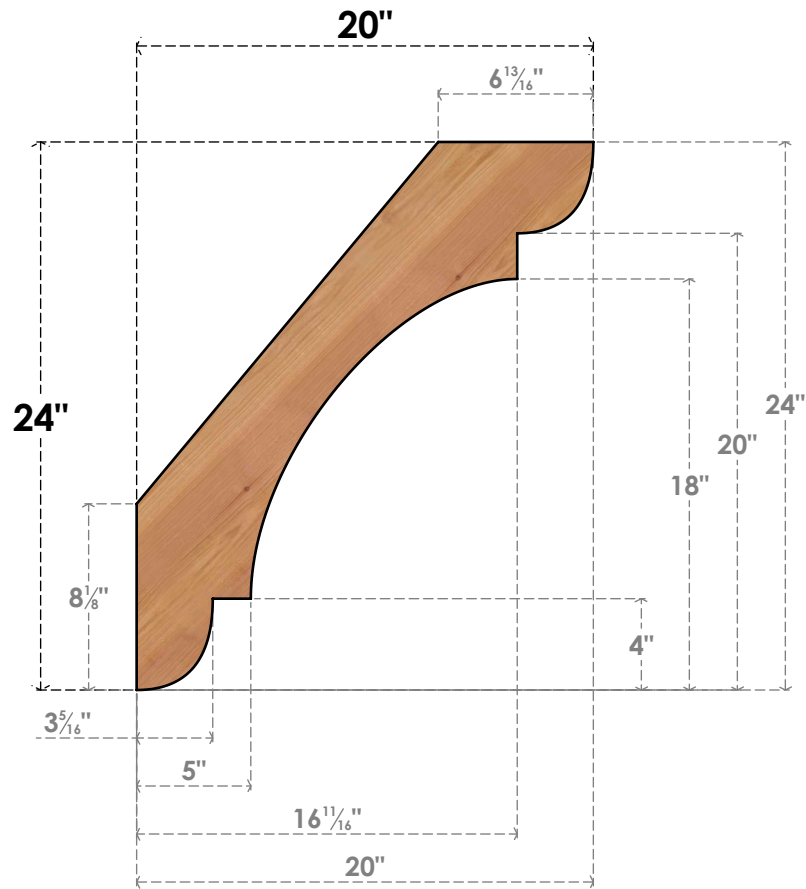

BRC06X20X24OLY00SWR

5 1/2"W X 20"D X 24"H OLYMPIC SMOOTH BRACE, WESTERN RED CEDAR

SIDE

FRONT

EKENA MILLWORK
 2300 WEST MAIN ST.
 CLARKSVILLE, TX 75426
 TOLL FREE: 866-607-0453
 WWW.EKENAMILLWORK.COM

NOTES

1. INSTALLATION TO BE COMPLETED IN ACCORDANCE WITH MANUFACTURER'S SPECIFICATIONS.
2. DRAWING MAY NOT BE TO SCALE
3. THIS DRAWING IS INTENDED FOR DESIGN AND PLANNING PURPOSES ONLY.
4. ALL INFORMATION CONTAINED HEREIN WAS CURRENT AT THE TIME OF DEVELOPMENT BUT MUST BE REVIEWED AND APPROVED BY THE PRODUCT MANUFACTURER TO BE CONSIDERED ACCURATE.
5. PRODUCTS ARE NOT KILN DRIED. THIS ITEM IS UNIQUE AND WILL CONTAIN THE NATURAL VARIATIONS THAT THE WOOD SPECIES OFFERS. THIS MAY RESULT IN VARIATIONS UP TO 1/4"