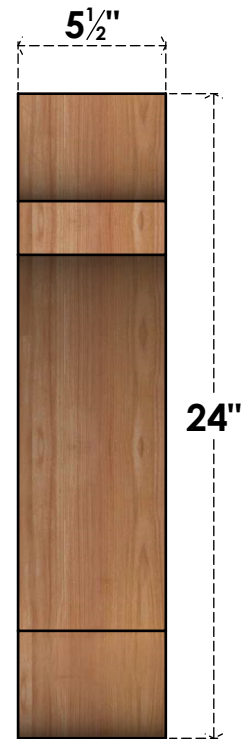

BRC06X20X24OLY00SWR

5 1/2"W X 20"D X 24"H OLYMPIC SMOOTH BRACE, WESTERN RED CEDAR

SIDE

FRONT

EKENA MILLWORK
 2300 WEST MAIN ST.
 CLARKSVILLE, TX 75426
 TOLL FREE: 866-607-0453
 WWW.EKENAMILLWORK.COM

NOTES

1. INSTALLATION TO BE COMPLETED IN ACCORDANCE WITH MANUFACTURER'S SPECIFICATIONS.
2. DRAWING MAY NOT BE TO SCALE
3. THIS DRAWING IS INTENDED FOR DESIGN AND PLANNING PURPOSES ONLY.
4. ALL INFORMATION CONTAINED HEREIN WAS CURRENT AT THE TIME OF DEVELOPMENT BUT MUST BE REVIEWED AND APPROVED BY THE PRODUCT MANUFACTURER TO BE CONSIDERED ACCURATE.
5. PRODUCTS ARE NOT KILN DRIED. THIS ITEM IS UNIQUE AND WILL CONTAIN THE NATURAL VARIATIONS THAT THE WOOD SPECIES OFFERS. THIS MAY RESULT IN VARIATIONS UP TO 1/4"