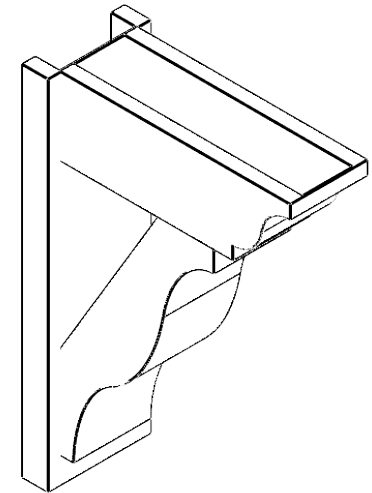

ITEM NUMBER: OUTUROC060X080X20000X28000X060X020X060FST04RCPR

6"W TOP X 8"W BACK X 20"D X 28"H X 6"T TOP X 2"T BACK TIMBERTHANE ROUGH CEDAR FUNSTON FAUX WOOD OPEN OUTLOOKER, TRADITIONAL TOP AND BLOCK BACK, 6"W CLOSED BRACE, PRIMED TAN

SIDE PROFILE

FRONT PROFILE

ISOMETRIC

GENERATED DATE : 07/06/2023

EKENA MILLWORK
2300 WEST MAIN ST.
CLARKSVILLE, TX 75426
TOLL FREE: 866-607-0453
WWW.EKENAMILLWORK.COM

NOTES

1. INSTALLATION TO BE COMPLETED IN ACCORDANCE WITH MANUFACTURER'S SPECIFICATIONS.
2. DRAWING MAY NOT BE TO SCALE
3. THIS DRAWING IS INTENDED FOR DESIGN AND PLANNING PURPOSES ONLY.
4. ALL INFORMATION CONTAINED HEREIN WAS CURRENT AT THE TIME OF DEVELOPMENT BUT MUST BE REVIEWED AND APPROVED BY THE PRODUCT MANUFACTURER TO BE CONSIDERED ACCURATE.
5. TIMBERTHANE ARCHITECTURAL PRODUCTS ARE MADE FROM HIGH DENSITY URETHANE AND COME FACTORY PRIMED