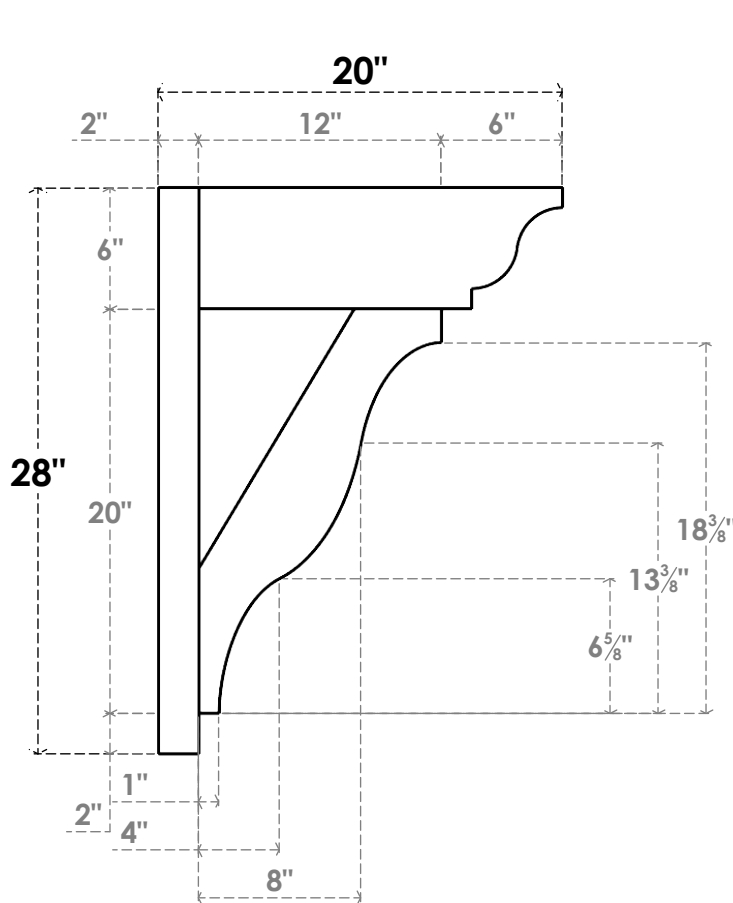

ITEM NUMBER: OUTUROC060X080X20000X28000X060X020X060FST04RCPR

6"W TOP X 8"W BACK X 20"D X 28"H X 6"T TOP X 2"T BACK TIMBERTHANE ROUGH CEDAR FUNSTON FAUX WOOD OPEN OUTLOOKER, TRADITIONAL TOP AND BLOCK BACK, 6"W CLOSED BRACE, PRIMED TAN

SIDE PROFILE

FRONT PROFILE

ISOMETRIC

GENERATED DATE : 07/06/2023

EKENA MILLWORK
2300 WEST MAIN ST.
CLARKSVILLE, TX 75426
TOLL FREE: 866-607-0453
WWW.EKENAMILLWORK.COM

NOTES

1. INSTALLATION TO BE COMPLETED IN ACCORDANCE WITH MANUFACTURER'S SPECIFICATIONS.
2. DRAWING MAY NOT BE TO SCALE
3. THIS DRAWING IS INTENDED FOR DESIGN AND PLANNING PURPOSES ONLY.
4. ALL INFORMATION CONTAINED HEREIN WAS CURRENT AT THE TIME OF DEVELOPMENT BUT MUST BE REVIEWED AND APPROVED BY THE PRODUCT MANUFACTURER TO BE CONSIDERED ACCURATE.
5. TIMBERTHANE ARCHITECTURAL PRODUCTS ARE MADE FROM HIGH DENSITY URETHANE AND COME FACTORY PRIMED