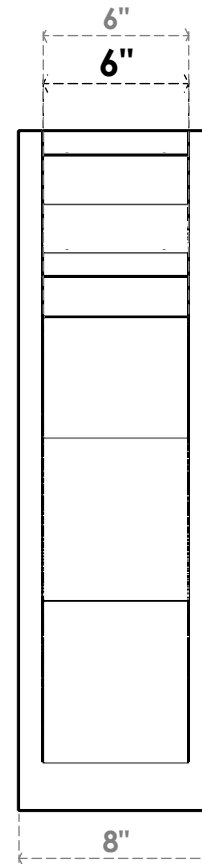

ITEM NUMBER: OUTUROC060X080X20000X28000X060X020X060FST04RCPR

6"W TOP X 8"W BACK X 20"D X 28"H X 6"T TOP X 2"T BACK TIMBERTHANE ROUGH CEDAR FUNSTON FAUX WOOD OPEN OUTLOOKER, TRADITIONAL TOP AND BLOCK BACK, 6"W CLOSED BRACE, PRIMED TAN

SIDE PROFILE

FRONT PROFILE

ISOMETRIC

GENERATED DATE : 07/06/2023

EKENA MILLWORK
2300 WEST MAIN ST.
CLARKSVILLE, TX 75426
TOLL FREE: 866-607-0453
WWW.EKENAMILLWORK.COM

NOTES

1. INSTALLATION TO BE COMPLETED IN ACCORDANCE WITH MANUFACTURER'S SPECIFICATIONS.
2. DRAWING MAY NOT BE TO SCALE
3. THIS DRAWING IS INTENDED FOR DESIGN AND PLANNING PURPOSES ONLY.
4. ALL INFORMATION CONTAINED HEREIN WAS CURRENT AT THE TIME OF DEVELOPMENT BUT MUST BE REVIEWED AND APPROVED BY THE PRODUCT MANUFACTURER TO BE CONSIDERED ACCURATE.
5. TIMBERTHANE ARCHITECTURAL PRODUCTS ARE MADE FROM HIGH DENSITY URETHANE AND COME FACTORY PRIMED