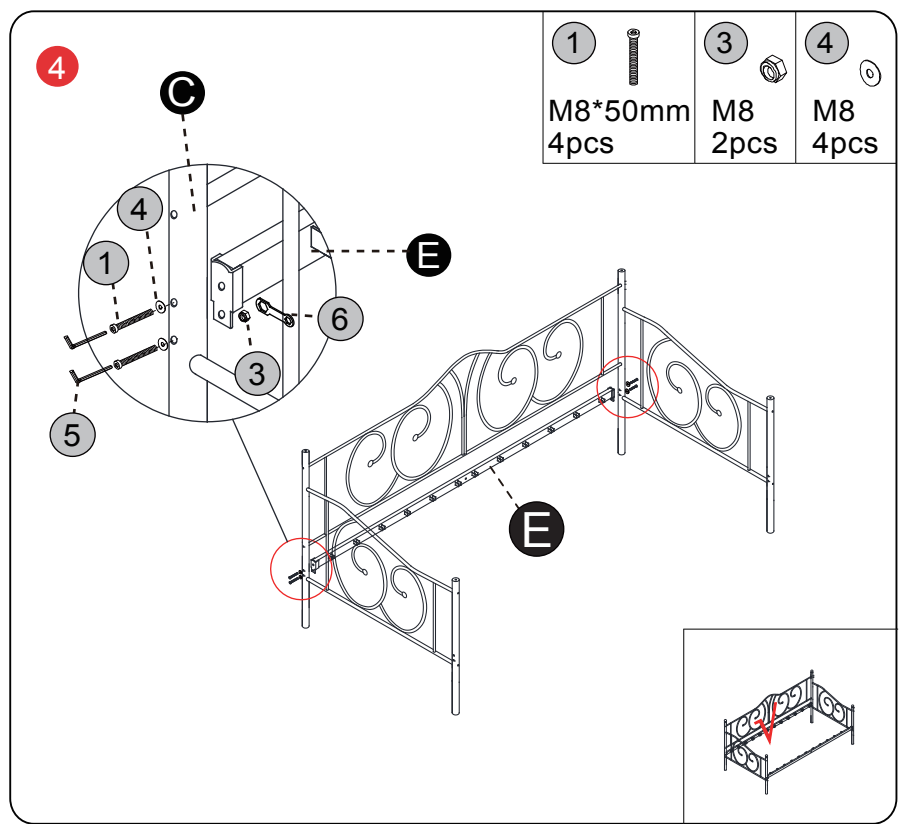

# Daybed Frame Assembly Instruction

#Number System

Easy assembly by following 1,2,3...

## Componets

<b>A</b>		x1
<b>B</b>		x2
<b>C</b>		x2
<b>D</b>		x2
<b>E</b>		x2
<b>F</b>		x1
<b>G</b>		x12
<b>K</b>		x4

## Screws & Tools

<b>1</b>		M8*50mm	8
<b>2</b>		M6*60mm	14
<b>3</b>		M8	4
<b>4</b>		M8	8
<b>5</b>		M5	1
<b>6</b>		M13/M10	1