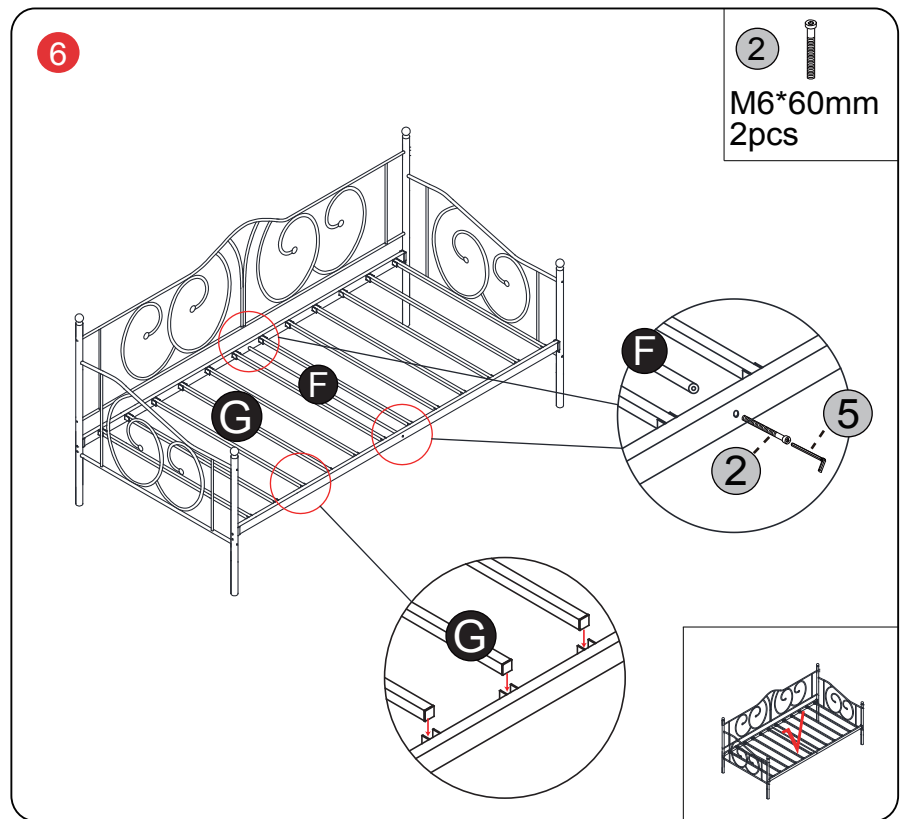

# Daybed Frame Assembly Instruction

#Number System

Easy assembly by following 1,2,3...

## Componets

<b>A</b>		x1
<b>B</b>		x2
<b>C</b>		x2
<b>D</b>		x2
<b>E</b>		x2
<b>F</b>		x1
<b>G</b>		x12
<b>K</b>		x4

## Screws & Tools

<b>1</b>		M8*50mm	8
<b>2</b>		M6*60mm	14
<b>3</b>		M8	4
<b>4</b>		M8	8
<b>5</b>		M5	1
<b>6</b>		M13/M10	1