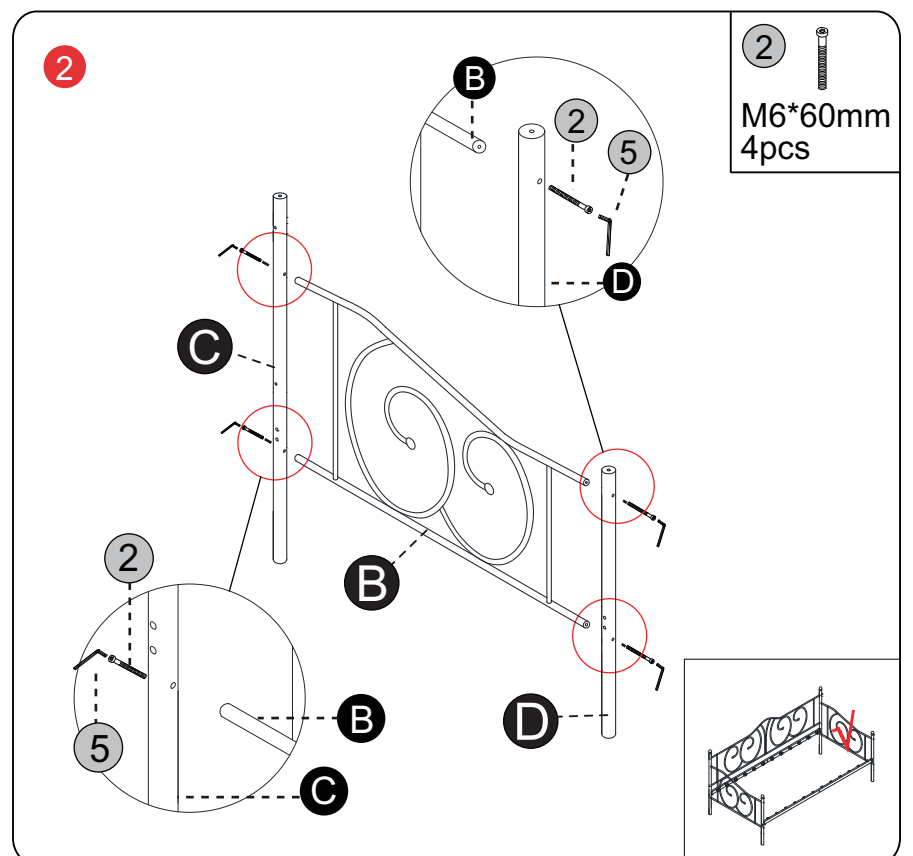

# Daybed Frame Assembly Instruction

#Number System

Easy assembly by following 1,2,3...

## Componets

<b>A</b>		x1
<b>B</b>		x2
<b>C</b>		x2
<b>D</b>		x2
<b>E</b>		x2
<b>F</b>		x1
<b>G</b>		x12
<b>K</b>		x4

## Screws & Tools

<b>1</b>		M8*50mm	8
<b>2</b>		M6*60mm	14
<b>3</b>		M8	4
<b>4</b>		M8	8
<b>5</b>		M5	1
<b>6</b>		M13/M10	1