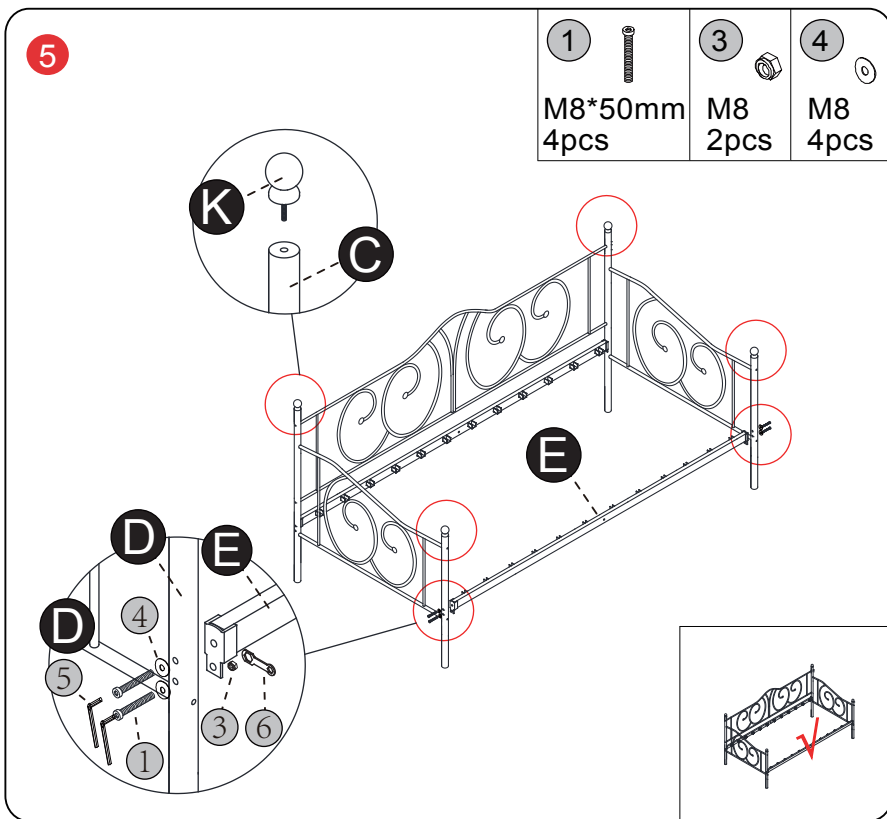

# Daybed Frame Assembly Instruction

#Number System

Easy assembly by following 1,2,3...

## Componets

<b>A</b>		x1
<b>B</b>		x2
<b>C</b>		x2
<b>D</b>		x2
<b>E</b>		x2
<b>F</b>		x1
<b>G</b>		x12
<b>K</b>		x4

## Screws & Tools

<b>1</b>		M8*50mm	8
<b>2</b>		M6*60mm	14
<b>3</b>		M8	4
<b>4</b>		M8	8
<b>5</b>		M5	1
<b>6</b>		M13/M10	1