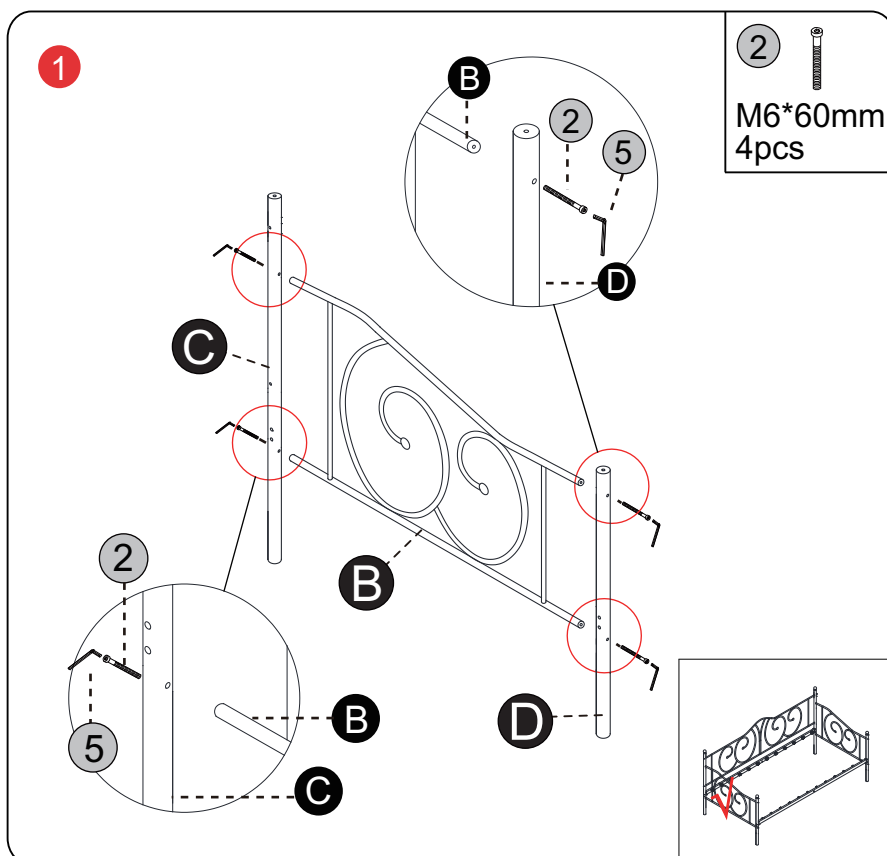

# Daybed Frame Assembly Instruction

#Number System

Easy assembly by following 1,2,3...

## Componets

<b>A</b>		x1
<b>B</b>		x2
<b>C</b>		x2
<b>D</b>		x2
<b>E</b>		x2
<b>F</b>		x1
<b>G</b>		x12
<b>K</b>		x4

## Screws & Tools

<b>1</b>		M8*50mm	8
<b>2</b>		M6*60mm	14
<b>3</b>		M8	4
<b>4</b>		M8	8
<b>5</b>		M5	1
<b>6</b>		M13/M10	1