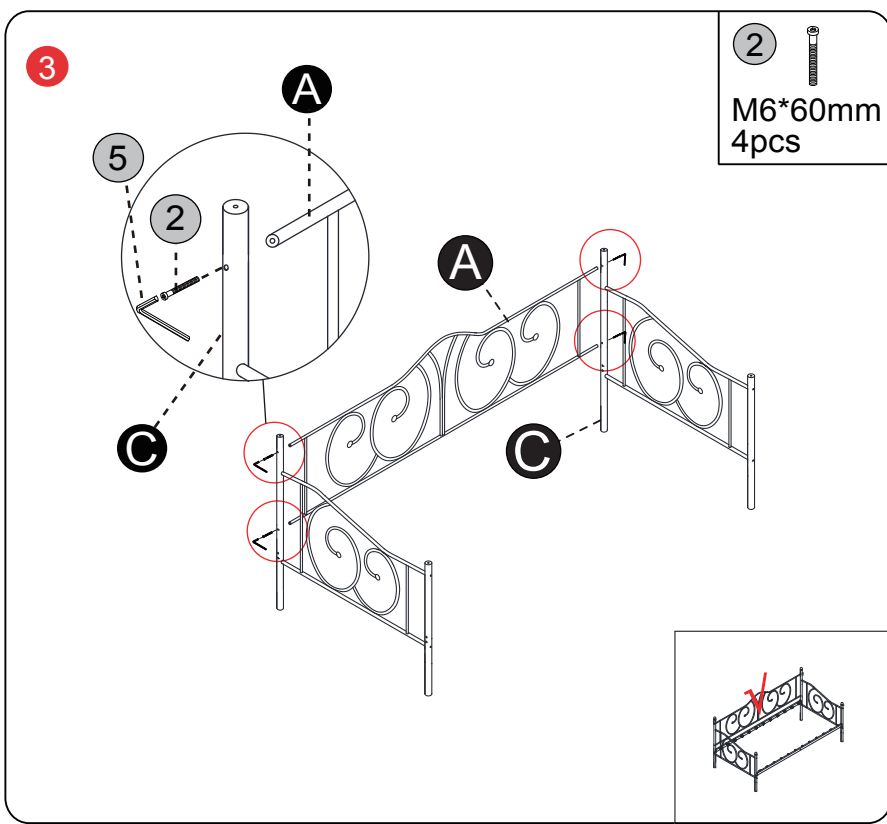

# Daybed Frame Assembly Instruction

#Number System

Easy assembly by following 1,2,3...

## Componets

<b>A</b>		x1
<b>B</b>		x2
<b>C</b>		x2
<b>D</b>		x2
<b>E</b>		x2
<b>F</b>		x1
<b>G</b>		x12
<b>K</b>		x4

## Screws & Tools

<b>1</b>		M8*50mm	8
<b>2</b>		M6*60mm	14
<b>3</b>		M8	4
<b>4</b>		M8	8
<b>5</b>		M5	1
<b>6</b>		M13/M10	1