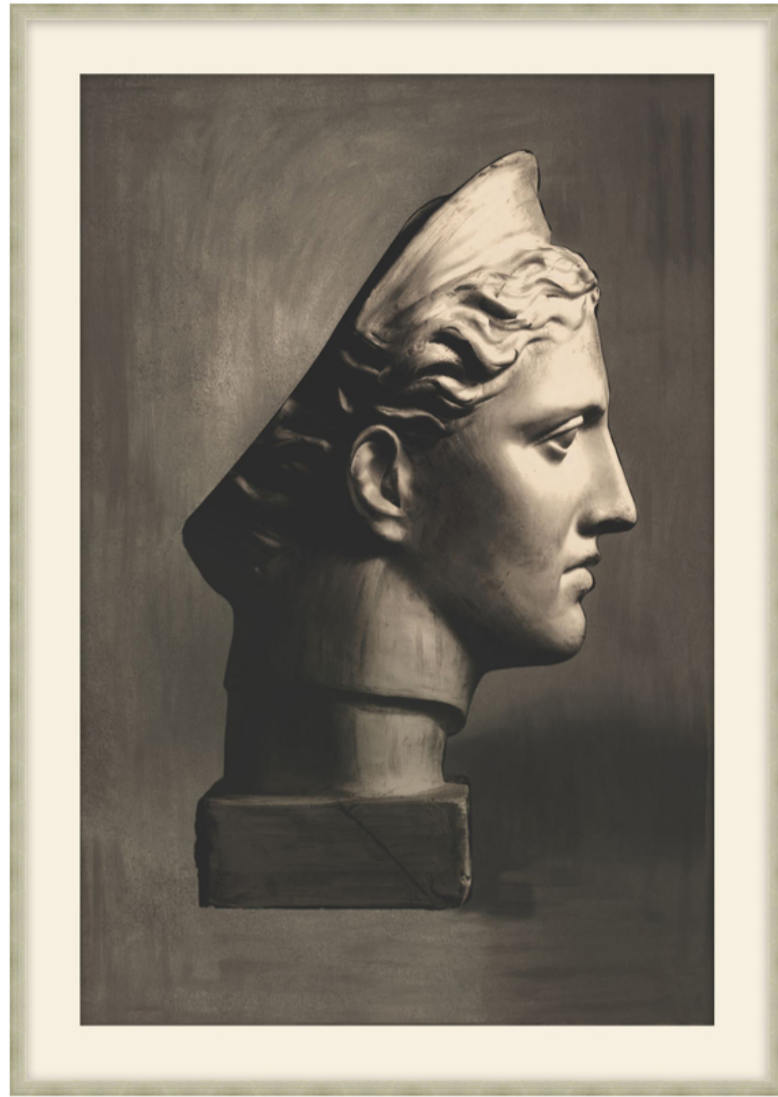

THEODORE ALEXANDER

Roman Profile 6

D3128S62544-5116

Wood Frame

Textured Paper - Floated Deckled

M4 - Warm White Smooth + White Core Width:2.5"

W 19½ x D 1¼ x H 25½ inches

Material(s):

Collection: Art by TA

Style: Modern / Formal Modern

Type: Décor / Wall Art