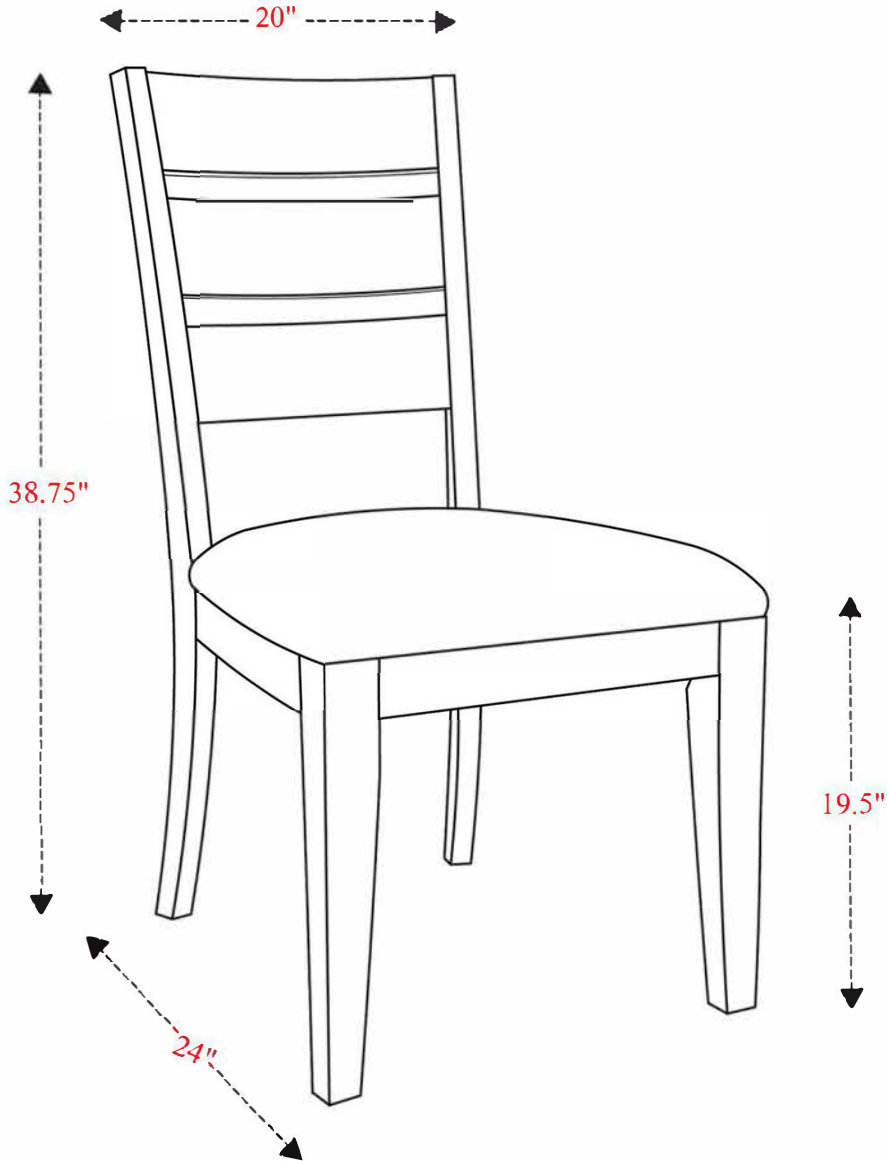

Dining Chair

Overall Dimensions	20" x 24" x 38.75"
Overall Width	20"
Overall Depth	24"
Overall Height	38.75"
Overall Weight	18.2 lbs
Back Width	17"
Back Depth	1.25"
Back Height	19.5"
Seat Width	20"
Seat Depth	19.5"
Seat Height	19.5"

Carton Dimensions: 50.75"W x 41.75"D x 5.25"H