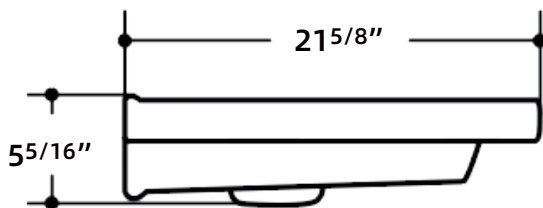

Features:

- Sleek, seamless design
- Glazed ceramic
- Integrated overflow
- Standard 1 3/4" drain hole

Installation:

- Wall-mounted/Countertop

Colors

- White

MODEL No.N-ADA273-C

BACK VIEW

TOP VIEW