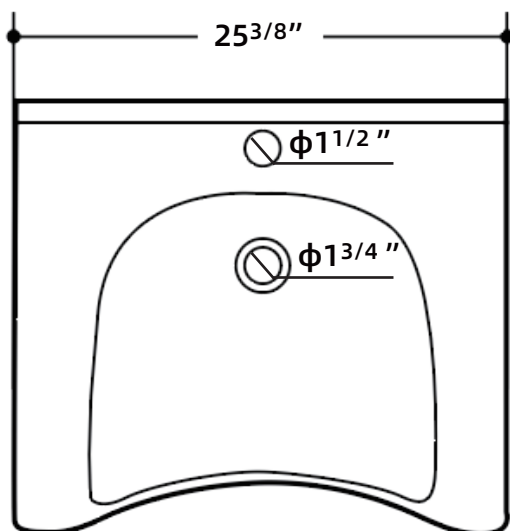

Features:

- Sleek, seamless design
- Glazed ceramic
- Integrated overflow
- Standard 1 3/4" drain hole

Installation:

- Wall-mounted/Countertop

Colors

- White

MODEL No.N-ADA273-C

BACK VIEW

TOP VIEW