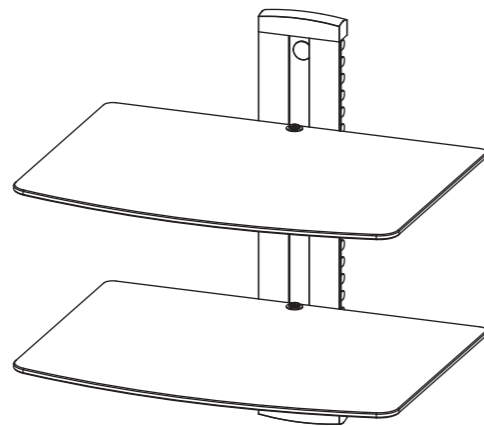

# AV SHELF

DS203801GB

**FITUEYES®**

★ Thank you for choosing our products please read the instructions carefully before installation, and please keep the instructions properly

**Tips and tricks**

1. Do not attempt to move this furniture without first removing all equipment
2. Death or serious injury may occur when children climb on audio and/or video equipment furniture. A remote control or toys placed on the furnishing may encourage a child to climb on the furnishing and as a result the furnishing may tip over onto the child.
3. Please contact us using the details shown for further advice