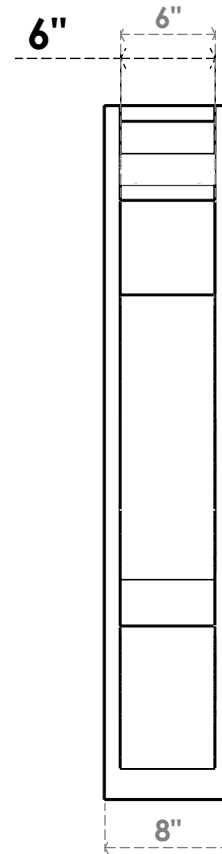

**ITEM NUMBER: OUTUROC060X080X32000X44000X060X020X060BOA04RCPR**

6"W TOP X 8"W BACK X 32"D X 44"H X 6"T TOP X 2"T BACK TIMBERTHANE ROUGH CEDAR BALBOA FAUX WOOD OPEN OUTLOOKER, TRADITIONAL TOP AND BLOCK BACK, 6"W CLOSED BRACE, PRIMED TAN

**SIDE PROFILE**

**FRONT PROFILE**

**ISOMETRIC**

GENERATED DATE : 07/05/2023

EKENA MILLWORK  
2300 WEST MAIN ST.  
CLARKSVILLE, TX 75426  
TOLL FREE: 866-607-0453  
WWW.EKENAMILLWORK.COM

**NOTES**

1. INSTALLATION TO BE COMPLETED IN ACCORDANCE WITH MANUFACTURER'S SPECIFICATIONS.
2. DRAWING MAY NOT BE TO SCALE
3. THIS DRAWING IS INTENDED FOR DESIGN AND PLANNING PURPOSES ONLY.
4. ALL INFORMATION CONTAINED HEREIN WAS CURRENT AT THE TIME OF DEVELOPMENT BUT MUST BE REVIEWED AND APPROVED BY THE PRODUCT MANUFACTURER TO BE CONSIDERED ACCURATE.
5. TIMBERTHANE ARCHITECTURAL PRODUCTS ARE MADE FROM HIGH DENSITY URETHANE AND COME FACTORY PRIMED