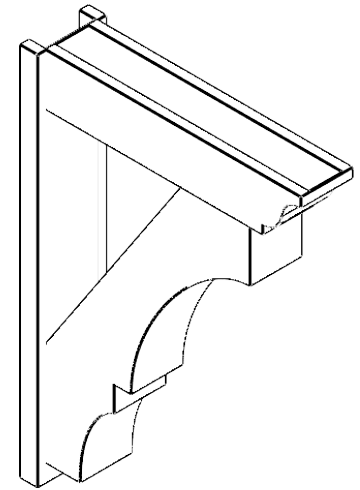

**ITEM NUMBER: OUTUROC060X080X32000X44000X060X020X060BOA04RCPR**

6"W TOP X 8"W BACK X 32"D X 44"H X 6"T TOP X 2"T BACK TIMBERTHANE ROUGH CEDAR BALBOA FAUX WOOD OPEN OUTLOOKER, TRADITIONAL TOP AND BLOCK BACK, 6"W CLOSED BRACE, PRIMED TAN

**SIDE PROFILE**

**FRONT PROFILE**

**ISOMETRIC**

GENERATED DATE : 07/05/2023

EKENA MILLWORK  
2300 WEST MAIN ST.  
CLARKSVILLE, TX 75426  
TOLL FREE: 866-607-0453  
WWW.EKENAMILLWORK.COM

**NOTES**

1. INSTALLATION TO BE COMPLETED IN ACCORDANCE WITH MANUFACTURER'S SPECIFICATIONS.
2. DRAWING MAY NOT BE TO SCALE
3. THIS DRAWING IS INTENDED FOR DESIGN AND PLANNING PURPOSES ONLY.
4. ALL INFORMATION CONTAINED HEREIN WAS CURRENT AT THE TIME OF DEVELOPMENT BUT MUST BE REVIEWED AND APPROVED BY THE PRODUCT MANUFACTURER TO BE CONSIDERED ACCURATE.
5. TIMBERTHANE ARCHITECTURAL PRODUCTS ARE MADE FROM HIGH DENSITY URETHANE AND COME FACTORY PRIMED