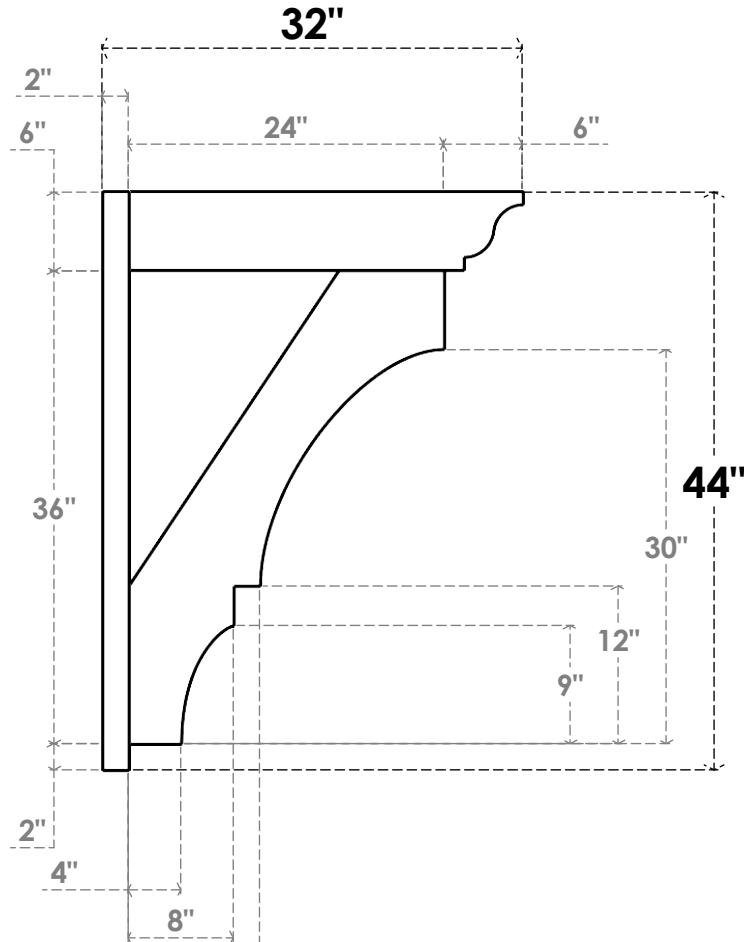

**ITEM NUMBER: OUTUROC060X080X32000X44000X060X020X060BOA04RCPR**

6"W TOP X 8"W BACK X 32"D X 44"H X 6"T TOP X 2"T BACK TIMBERTHANE ROUGH CEDAR BALBOA FAUX WOOD OPEN OUTLOOKER, TRADITIONAL TOP AND BLOCK BACK, 6"W CLOSED BRACE, PRIMED TAN

**SIDE PROFILE**

**FRONT PROFILE**

**ISOMETRIC**

GENERATED DATE : 07/05/2023

EKENA MILLWORK  
2300 WEST MAIN ST.  
CLARKSVILLE, TX 75426  
TOLL FREE: 866-607-0453  
WWW.EKENAMILLWORK.COM

**NOTES**

1. INSTALLATION TO BE COMPLETED IN ACCORDANCE WITH MANUFACTURER'S SPECIFICATIONS.
2. DRAWING MAY NOT BE TO SCALE
3. THIS DRAWING IS INTENDED FOR DESIGN AND PLANNING PURPOSES ONLY.
4. ALL INFORMATION CONTAINED HEREIN WAS CURRENT AT THE TIME OF DEVELOPMENT BUT MUST BE REVIEWED AND APPROVED BY THE PRODUCT MANUFACTURER TO BE CONSIDERED ACCURATE.
5. TIMBERTHANE ARCHITECTURAL PRODUCTS ARE MADE FROM HIGH DENSITY URETHANE AND COME FACTORY PRIMED