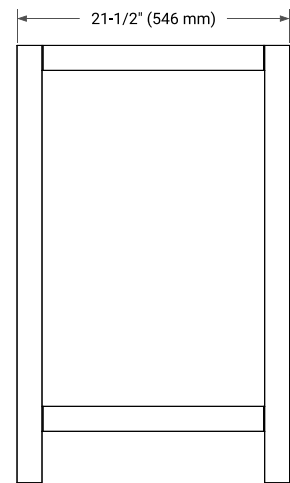

BASE CABINET DIMENSIONS

36" W x 21.5" D x 34.5" H

FEATURES

- Solid wood frame & plywood panels
- Dovetail drawers and joints
- Soft closing doors & drawers

HARDWARE FINISHES*

Brushed Nickel Satin Brass Matte Black Polished Chrome

PLAN VIEW

36" LEFT RECTANGLE SINK COUNTERTOP WITH 2 IN. THICKNESS

ARIEL

OVERALL DIMENSIONS

36.25" W x 22" D x 2" H

COUNTERTOP OPTIONS

Carrara Marble

FEATURES

- Solid countertop with mitered edges & seams
- Undermount white rectangular sink
- Pre-drilled for 8" widespread faucet

INCLUDED

- Countertop
- Matching Backsplash
- Rectangle Sink

COUNTERTOP PLAN VIEW

EDGE SIDE VIEW

THREE DIMENSIONAL COUNTERTOP VIEW