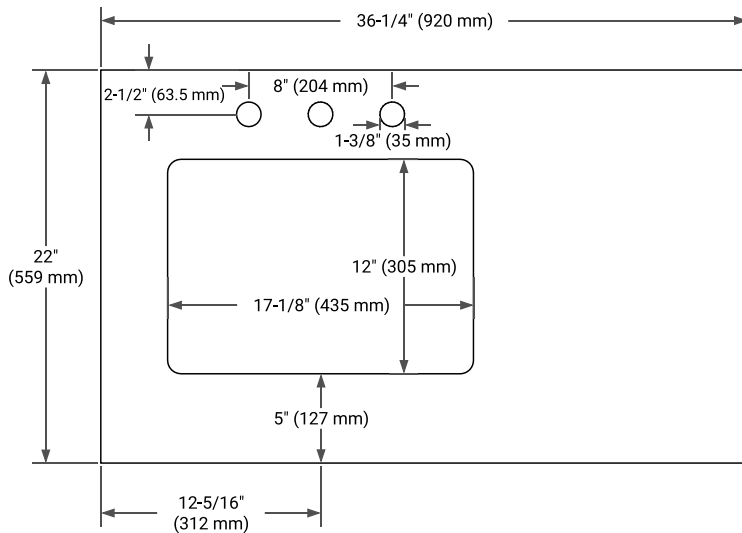

PLAN VIEW

36" LEFT RECTANGLE SINK COUNTERTOP WITH 2 IN. THICKNESS

ARIEL

OVERALL DIMENSIONS

36.25" W x 22" D x 2" H

COUNTERTOP OPTIONS

Carrara Marble

FEATURES

- Solid countertop with mitered edges & seams
- Undermount white rectangular sink
- Pre-drilled for 8" widespread faucet

INCLUDED

- Countertop
- Matching Backsplash
- Rectangle Sink

COUNTERTOP PLAN VIEW

EDGE SIDE VIEW

THREE DIMENSIONAL COUNTERTOP VIEW