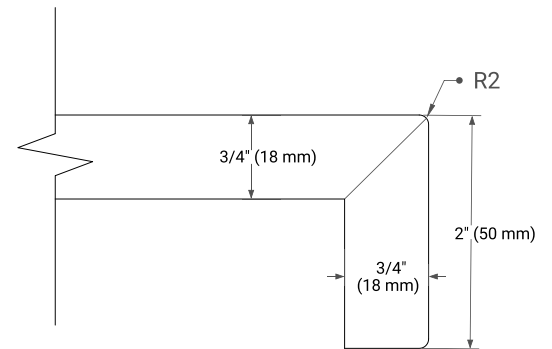

PLAN VIEW

36" LEFT RECTANGLE SINK COUNTERTOP WITH 2 IN. THICKNESS

ARIEL

OVERALL DIMENSIONS

36.25" W x 22" D x 2" H

COUNTERTOP OPTIONS

Carrara Marble

FEATURES

- Solid countertop with mitered edges & seams
- Undermount white rectangular sink
- Pre-drilled for 8" widespread faucet

INCLUDED

- Countertop
- Matching Backsplash
- Rectangle Sink

COUNTERTOP PLAN VIEW

EDGE SIDE VIEW

THREE DIMENSIONAL COUNTERTOP VIEW