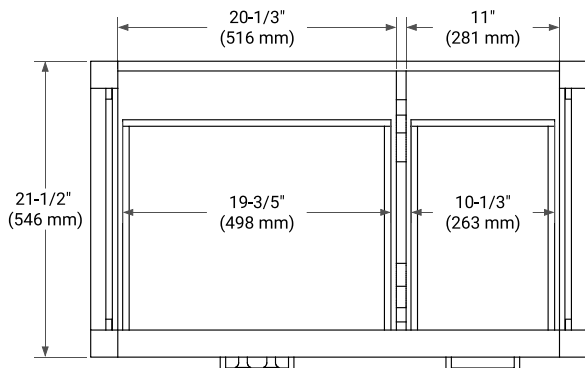

BASE CABINET DIMENSIONS

36" W x 21.5" D x 34.5" H

FEATURES

- Solid wood frame & plywood panels
- Dovetail drawers and joints
- Soft closing doors & drawers

HARDWARE FINISHES*

Brushed Nickel Satin Brass Matte Black Polished Chrome

PLAN VIEW

36" LEFT RECTANGLE SINK COUNTERTOP WITH 2 IN. THICKNESS

ARIEL

OVERALL DIMENSIONS

36.25" W x 22" D x 2" H

COUNTERTOP OPTIONS

Carrara Marble

FEATURES

- Solid countertop with mitered edges & seams
- Undermount white rectangular sink
- Pre-drilled for 8" widespread faucet

INCLUDED

- Countertop
- Matching Backsplash
- Rectangle Sink

COUNTERTOP PLAN VIEW

EDGE SIDE VIEW

THREE DIMENSIONAL COUNTERTOP VIEW