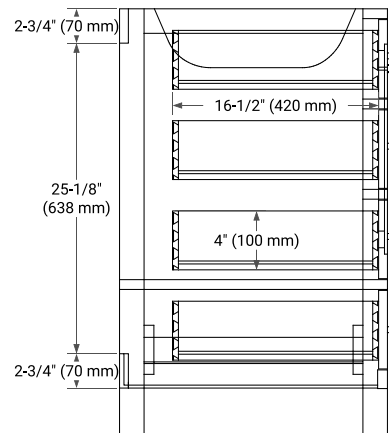

BASE CABINET DIMENSIONS

36" W x 21.5" D x 34.5" H

FEATURES

- Solid wood frame & plywood panels
- Dovetail drawers and joints
- Soft closing doors & drawers

HARDWARE FINISHES*

Brushed Nickel Satin Brass Matte Black Polished Chrome

PLAN VIEW

36" LEFT RECTANGLE SINK COUNTERTOP WITH 2 IN. THICKNESS

ARIEL

OVERALL DIMENSIONS

36.25" W x 22" D x 2" H

COUNTERTOP OPTIONS

Carrara Marble

FEATURES

- Solid countertop with mitered edges & seams
- Undermount white rectangular sink
- Pre-drilled for 8" widespread faucet

INCLUDED

- Countertop
- Matching Backsplash
- Rectangle Sink

COUNTERTOP PLAN VIEW

EDGE SIDE VIEW

THREE DIMENSIONAL COUNTERTOP VIEW