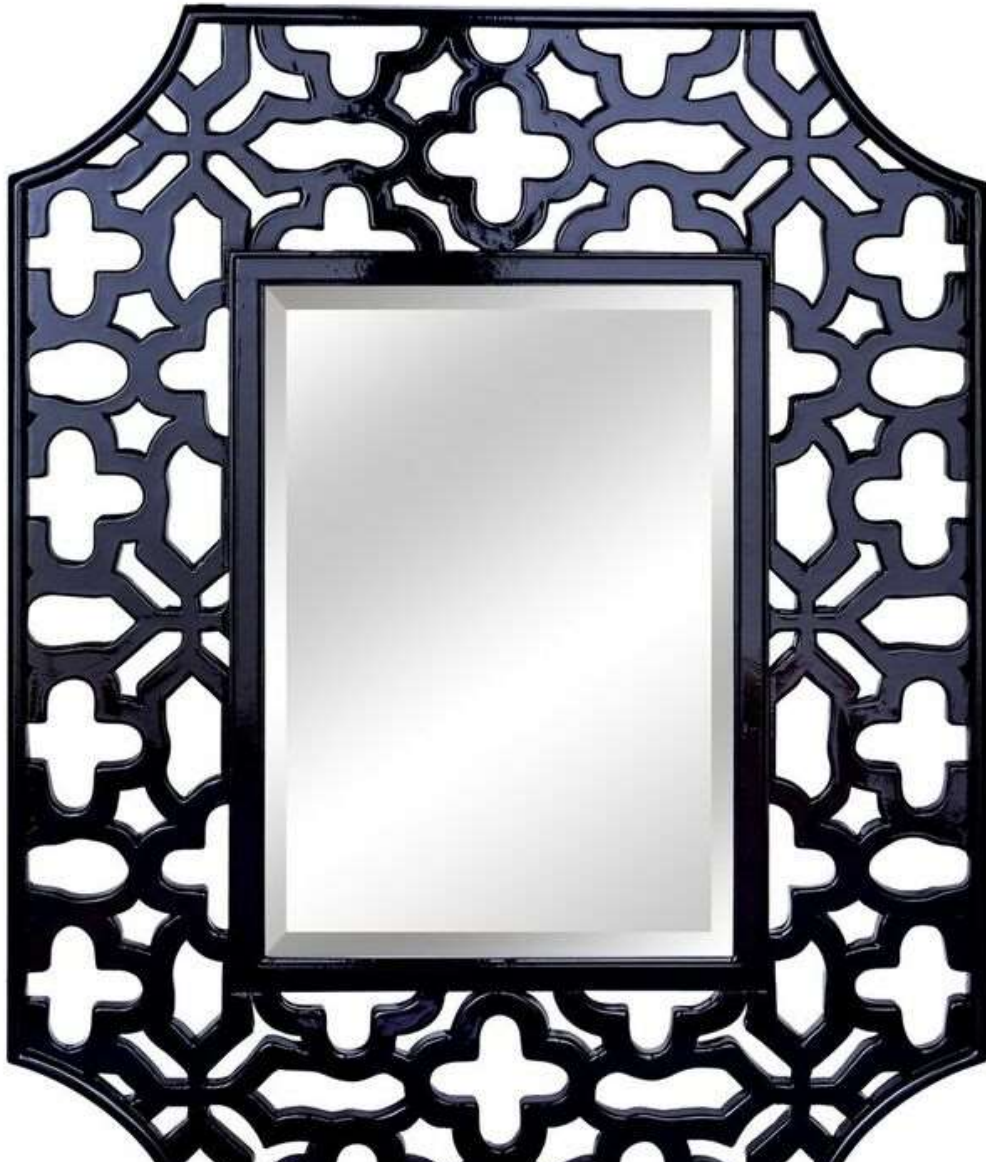

Home / Mirrors / Wall Mirrors

Olivia Wall Mirror

~~\$700.00~~

\$639.00

(You save \$61.00)

★★★★★ (No reviews yet) [Write a Review](#)

Quantity:

1

ADD TO CART

Shipping: Free Shipping

Description

Large Light Weight Wall Mirror - Modern Style | Resin Frame, Decorative & Functional Wall Mirror | Beveled Glass | Glossy Black Hand Finish | Overall Dimensions 33in x 1.5in x 43in - by SBC Décor

- LIGHT WEIGHT OPENWORK RESIN FRAME HAND FINISHED IN GLOSSY BLACK-The glossy black finish gives this open work resin frame a modern eclectic style.
- EASY TO HANG - No worries about extra tools and installation time! This mirror comes with preinstalled mounting hardware, for vertical or horizontal hanging.
- REAL BEVELED GLASS - Real 5mm thick glass mirror featuring a 1in bevel, for a truer reflection with a sophisticated edge.
- SUBSTANTIAL STATEMENT- Large Frame Size: 33in x 43in x 1.5in Mirror Size: 16.5in x 24.38in x 5mm Weight: 13 lbs. This beautiful wall mirror is sized for a lofty presentation piece in any