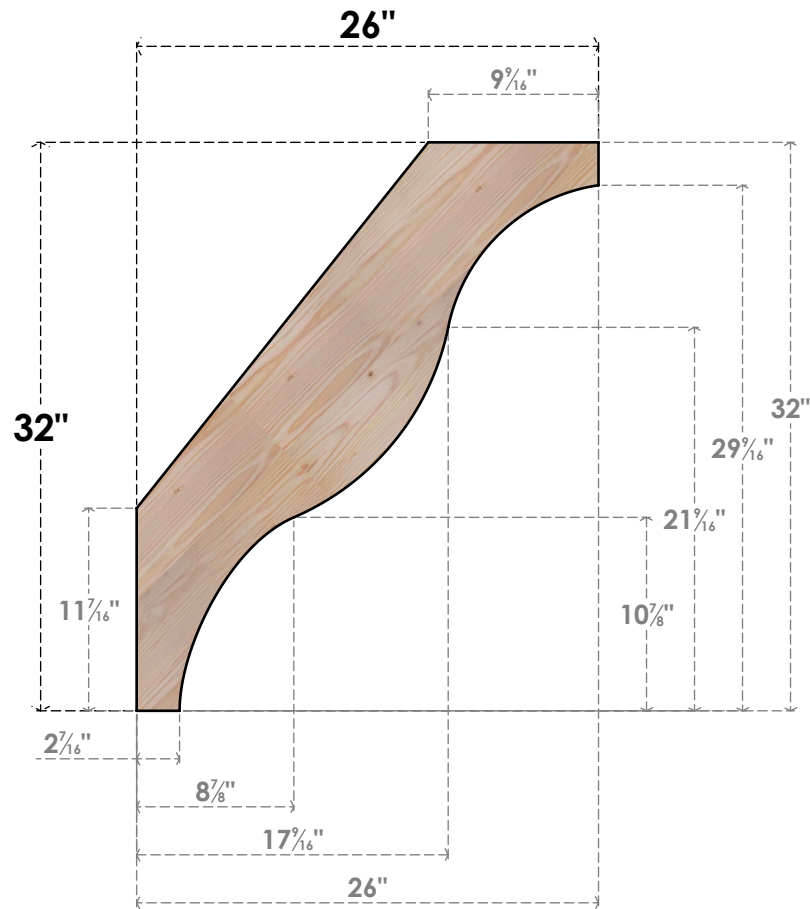

# BRC04X26X32FST00SDF

3 1/2"W X 26"D X 32"H FUNSTON SMOOTH BRACE, DOUGLAS FIR

**SIDE**

**FRONT**

EKENA MILLWORK  
 2300 WEST MAIN ST.  
 CLARKSVILLE, TX 75426  
 TOLL FREE: 866-607-0453  
 WWW.EKENAMILLWORK.COM

**NOTES**

1. INSTALLATION TO BE COMPLETED IN ACCORDANCE WITH MANUFACTURER'S SPECIFICATIONS.
2. DRAWING MAY NOT BE TO SCALE
3. THIS DRAWING IS INTENDED FOR DESIGN AND PLANNING PURPOSES ONLY.
4. ALL INFORMATION CONTAINED HEREIN WAS CURRENT AT THE TIME OF DEVELOPMENT BUT MUST BE REVIEWED AND APPROVED BY THE PRODUCT MANUFACTURER TO BE CONSIDERED ACCURATE.
5. PRODUCTS ARE NOT KILN DRIED. THIS ITEM IS UNIQUE AND WILL CONTAIN THE NATURAL VARIATIONS THAT THE WOOD SPECIES OFFERS. THIS MAY RESULT IN VARIATIONS UP TO 1/4"