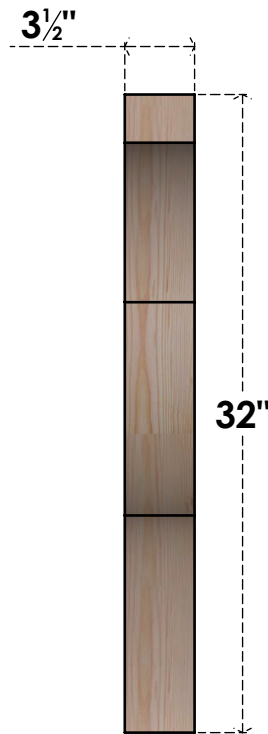

# BRC04X26X32FST00SDF

3 1/2"W X 26"D X 32"H FUNSTON SMOOTH BRACE, DOUGLAS FIR

**SIDE**

**FRONT**

EKENA MILLWORK  
 2300 WEST MAIN ST.  
 CLARKSVILLE, TX 75426  
 TOLL FREE: 866-607-0453  
 WWW.EKENAMILLWORK.COM

**NOTES**

1. INSTALLATION TO BE COMPLETED IN ACCORDANCE WITH MANUFACTURER'S SPECIFICATIONS.
2. DRAWING MAY NOT BE TO SCALE
3. THIS DRAWING IS INTENDED FOR DESIGN AND PLANNING PURPOSES ONLY.
4. ALL INFORMATION CONTAINED HEREIN WAS CURRENT AT THE TIME OF DEVELOPMENT BUT MUST BE REVIEWED AND APPROVED BY THE PRODUCT MANUFACTURER TO BE CONSIDERED ACCURATE.
5. PRODUCTS ARE NOT KILN DRIED. THIS ITEM IS UNIQUE AND WILL CONTAIN THE NATURAL VARIATIONS THAT THE WOOD SPECIES OFFERS. THIS MAY RESULT IN VARIATIONS UP TO 1/4"