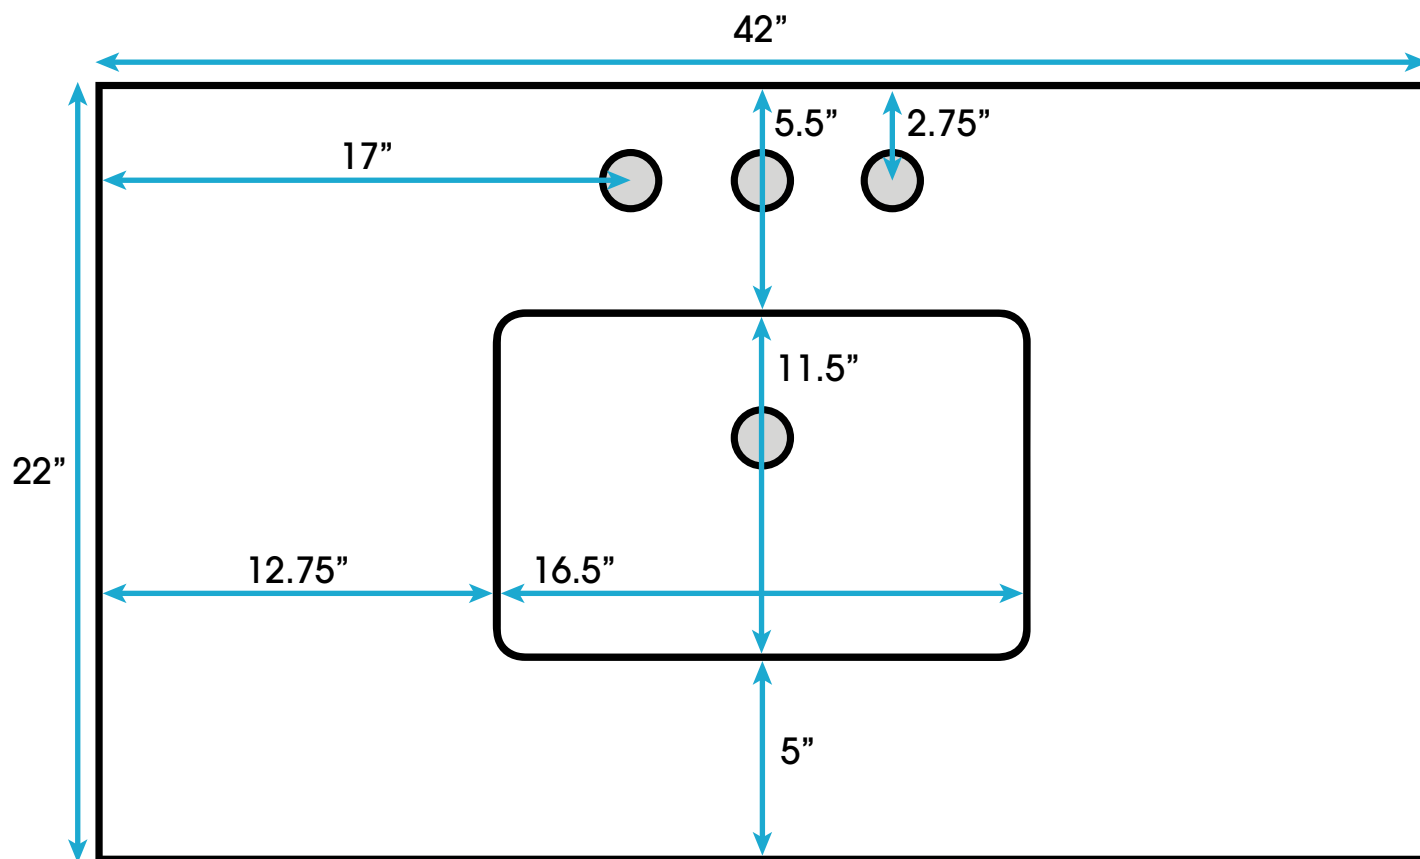

# 42-inch Bath Vanity (Top View)

All measurements are approximate and rounded to the nearest quarter inch  
Please allow for a slight margin of error