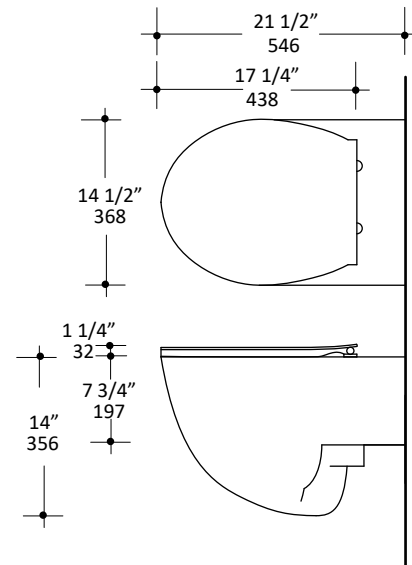

Codes + Standards:

- Meets and exceeds applicable national codes and standards
- CAL-Green compliant
- CEC compliant

ADA

compliant when installed to specific requirements of this regulation