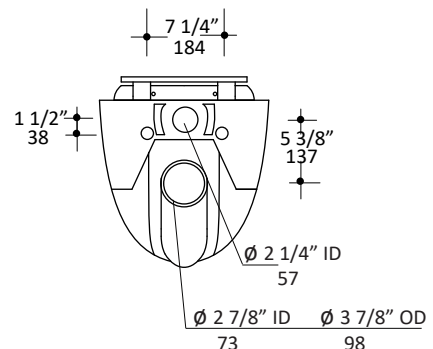

Recommended Items:

- 6058CW.01 - Replacement seat cover with LED light
- 2959: Wood box for in-wall tank and carrier.
  -Available in all Lacava wood finishes