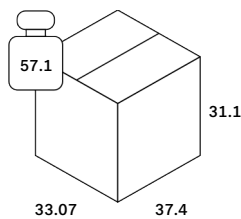

Care Instruction - Upholstered Fabric

Line Drawing

Finishing

Upholstery covering

Type	Chenille
Color	Ecrú
Swatch	MAR-100335

Dimensions

General Dimensions

Width (in)	102.5
Depth (in)	78.5
Height (in)	30
Net weight (lbs)	154.22

N701 modular sofa set - Ecrú Eco fabric - combo right - 1 seater + 2 seater + 90° round corner 260/200/76

22052

Packaging

Packaging General	Packaging Material Details				
	Material	Weight (gram)	Percentage	Recycled	Recyclable
Packaging with outer crate					
Packaging with inner pallet					
Carton box density (burst strength)					

Packaging Details

Pack number	1		
Pack length (in)	33.07	Vol (ft3)	16.37
Pack width (in)	37.4	GW (lbs)	57.1
Pack thickness (in)	31.1	EAN	5404023624321

Pack number	2		
Pack length (in)	56.1	Vol (ft3)	27.78
Pack width (in)	37.4	GW (lbs)	80.36
Pack thickness (in)	31.1	EAN	

Pack number	3		
Pack length (in)	50	Vol (ft3)	43.93
Pack width (in)	48.82	GW (lbs)	83.0
Pack thickness (in)	31.1	EAN	

N701 modular sofa set - Ecrú Eco fabric -
combo right - 1 seater + 2 seater + 90°
round corner 260/200/76