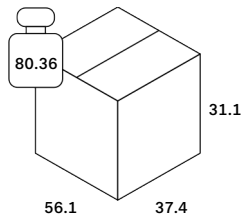

Care Instruction - Upholstered Fabric

Line Drawing

Finishing

Upholstery covering

Type	Chenille
Color	Ecrú
Swatch	MAR-100335

Dimensions

General Dimensions

Width (in)	102.5
Depth (in)	78.5
Height (in)	30
Net weight (lbs)	154.22

N701 modular sofa set - Ecrú Eco fabric - combo right - 1 seater + 2 seater + 90° round corner 260/200/76

22052

Packaging

Packaging General	Packaging Material Details				
	Material	Weight (gram)	Percentage	Recycled	Recyclable
Packaging with outer crate					
Packaging with inner pallet					
Carton box density (burst strength)					

Packaging Details

Pack number	1		
Pack length (in)	33.07	Vol (ft3)	16.37
Pack width (in)	37.4	GW (lbs)	57.1
Pack thickness (in)	31.1	EAN	5404023624321

Pack number	2		
Pack length (in)	56.1	Vol (ft3)	27.78
Pack width (in)	37.4	GW (lbs)	80.36
Pack thickness (in)	31.1	EAN	

Pack number	3		
Pack length (in)	50	Vol (ft3)	43.93
Pack width (in)	48.82	GW (lbs)	83.0
Pack thickness (in)	31.1	EAN	

N701 modular sofa set - Ecrú Eco fabric -
combo right - 1 seater + 2 seater + 90°
round corner 260/200/76