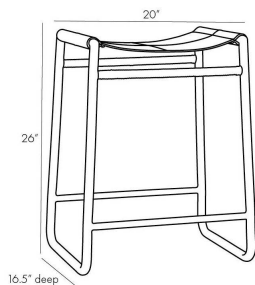

## GASPER COUNTER STOOL

4878

H: 26 IN, W: 20 IN, D: 16.5 IN,  
Indigo Leather, Antique Brass

A marriage of form and function, this counter stool has a refined meets rustic vibe. An indigo leather seat lends an organic touch to the modern style of its antique brass frame. The top stretchers on either side have been wrapped with matching leather to create cohesiveness. The unrestricting design of no back or arms creates a minimalist profile, which makes this ideal to tuck under a counter. Finish and leather may vary.

### DIMENSIONS

Foot Print	W: 20 IN, D: 16.5 IN
Seat	W: 18 IN, D: 13 IN

### SHIPPING

Product Weight	13.23 lbs
Gross Weight 1	27 lbs
Gross Weight 2	0 lbs
Shipping Box 1	H: 25 IN, L: 21 IN, W: 29 IN