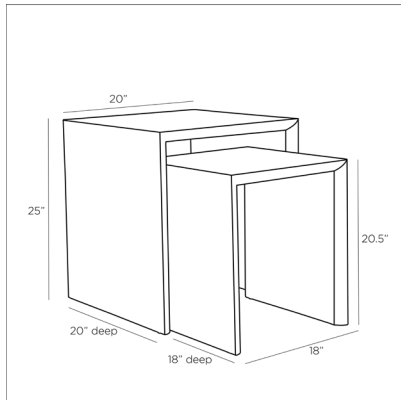

ARTERIOS

KIERSTEN SIDE TABLES, SET OF 2

5124

Sable and Gold
Contract Suitable As Is

The Kiersten takes color-blocking to the next level with a unique blend of mixed materials. Each two-tone table features a balance of hand-applied sable and antique brass finishes on oak veneer. This set of nesting tables easily refresh a space by alternating which color is front-facing. Wood will vary.

APPEARANCE

Material	Oak
Material Type	Veneer
Finish	Antique Brass, Sable
Finish Will Vary	true
Top Coat/Sealant	true

DIMENSIONS

Foot Print Small	W: 18 IN, D: 18 IN
Foot Print Large	W: 22 IN, D: 22 IN
Table Top	H: 2 IN

SHIPPING

Shipping Requirements	TruckShip
Product Weight	67 LBS
Gross Weight 1	75 LBS
Shipping Box 1	H: 25.2 IN, L: 25.2 IN, W: 25.2 IN

CONTRACT

Contract Suitable	true
-------------------	------