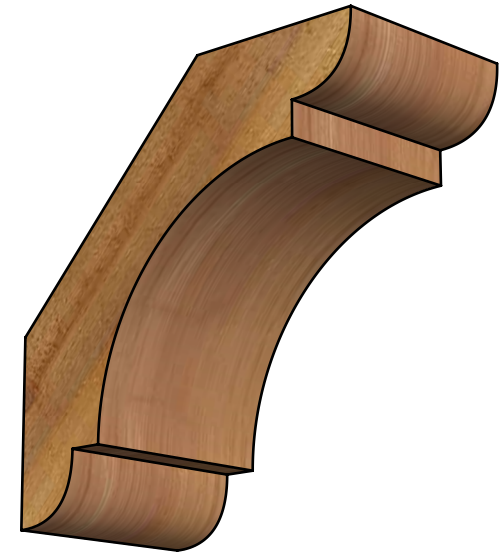

BRC04X08X08OLY00RWR

4"W X 8"D X 8"H OLYMPIC ROUGH SAWN BRACE, WESTERN RED CEDAR

SIDE

FRONT

EKENA MILLWORK
 2300 WEST MAIN ST.
 CLARKSVILLE, TX 75426
 TOLL FREE: 866-607-0453
 WWW.EKENAMILLWORK.COM

NOTES

1. INSTALLATION TO BE COMPLETED IN ACCORDANCE WITH MANUFACTURER'S SPECIFICATIONS.
2. DRAWING MAY NOT BE TO SCALE
3. THIS DRAWING IS INTENDED FOR DESIGN AND PLANNING PURPOSES ONLY.
4. ALL INFORMATION CONTAINED HEREIN WAS CURRENT AT THE TIME OF DEVELOPMENT BUT MUST BE REVIEWED AND APPROVED BY THE PRODUCT MANUFACTURER TO BE CONSIDERED ACCURATE.
5. PRODUCTS ARE NOT KILN DRIED. THIS ITEM IS UNIQUE AND WILL CONTAIN THE NATURAL VARIATIONS THAT THE WOOD SPECIES OFFERS. THIS MAY RESULT IN VARIATIONS UP TO 1/4"