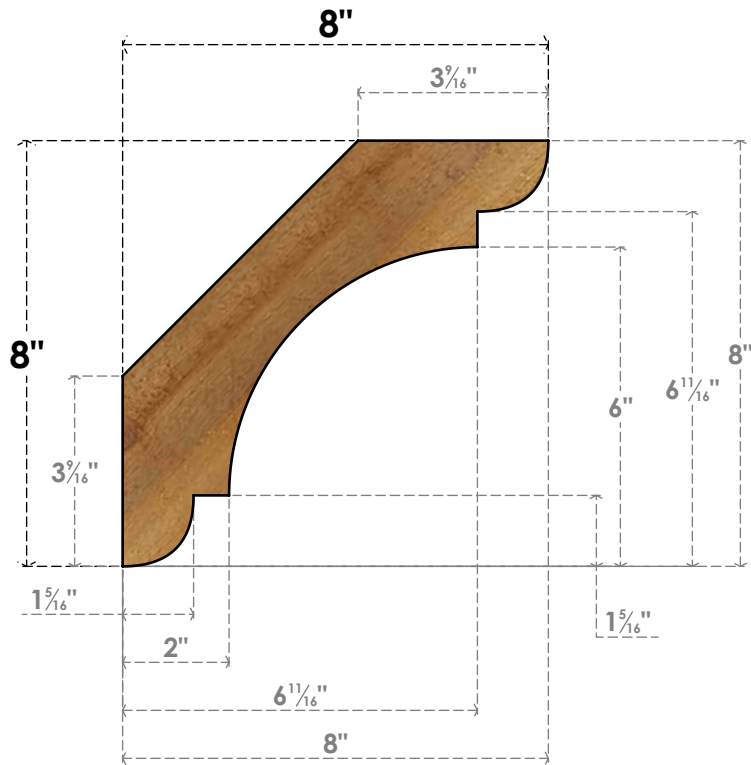

BRC04X08X08OLY00RWR

4"W X 8"D X 8"H OLYMPIC ROUGH SAWN BRACE, WESTERN RED CEDAR

SIDE

FRONT

EKENA MILLWORK
 2300 WEST MAIN ST.
 CLARKSVILLE, TX 75426
 TOLL FREE: 866-607-0453
 WWW.EKENAMILLWORK.COM

NOTES

1. INSTALLATION TO BE COMPLETED IN ACCORDANCE WITH MANUFACTURER'S SPECIFICATIONS.
2. DRAWING MAY NOT BE TO SCALE
3. THIS DRAWING IS INTENDED FOR DESIGN AND PLANNING PURPOSES ONLY.
4. ALL INFORMATION CONTAINED HEREIN WAS CURRENT AT THE TIME OF DEVELOPMENT BUT MUST BE REVIEWED AND APPROVED BY THE PRODUCT MANUFACTURER TO BE CONSIDERED ACCURATE.
5. PRODUCTS ARE NOT KILN DRIED. THIS ITEM IS UNIQUE AND WILL CONTAIN THE NATURAL VARIATIONS THAT THE WOOD SPECIES OFFERS. THIS MAY RESULT IN VARIATIONS UP TO 1/4"