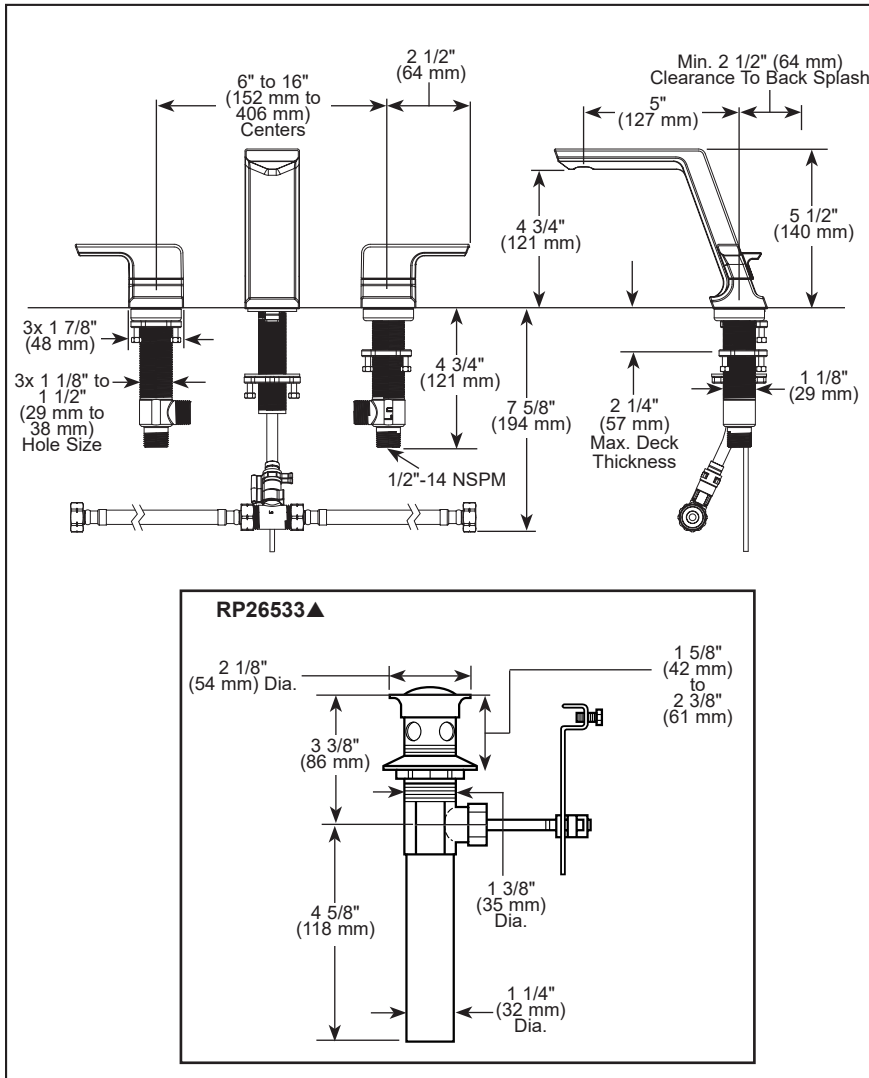

COMPLIES WITH:

- ASME A112.18.1 / CSA B125.1
- ASME A112.18.2 / CSA B125.2
- EPA WaterSense®
- ♿ ICC/ANSI A117.1 - Valve control only