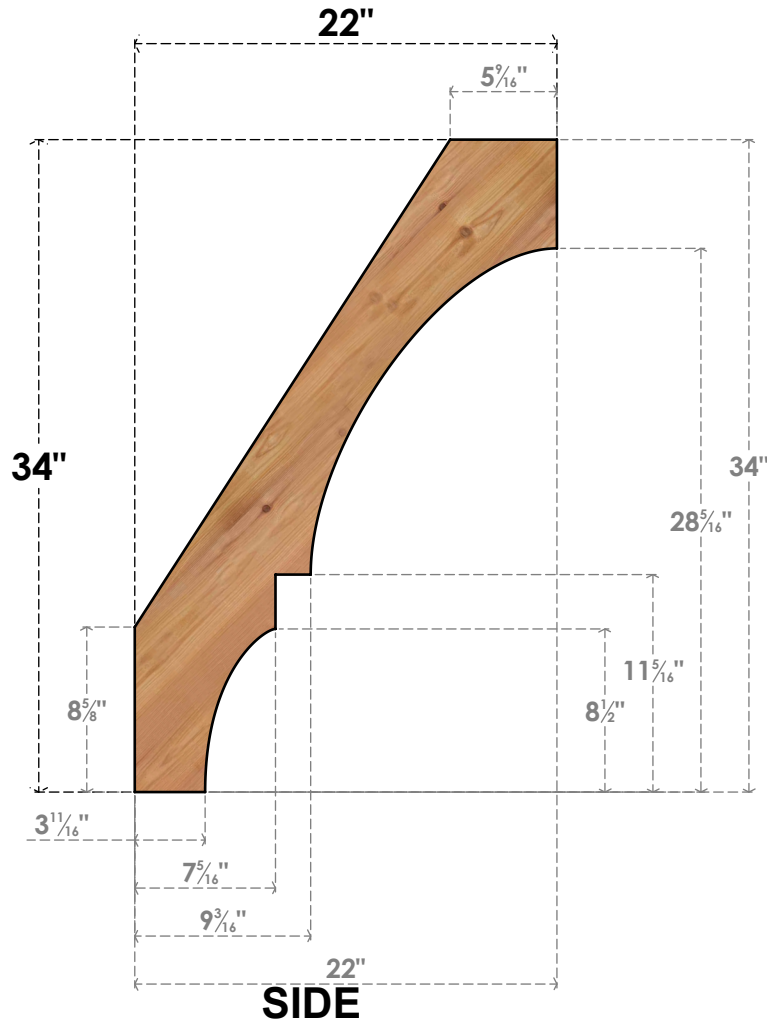

BRC06X22X34BOA00SWR

5 1/2"W X 22"D X 34"H BALBOA SMOOTH BRACE, WESTERN RED CEDAR

EKENA MILLWORK
 2300 WEST MAIN ST.
 CLARKSVILLE, TX 75426
 TOLL FREE: 866-607-0453
 WWW.EKENAMILLWORK.COM

NOTES

1. INSTALLATION TO BE COMPLETED IN ACCORDANCE WITH MANUFACTURER'S SPECIFICATIONS.
2. DRAWING MAY NOT BE TO SCALE
3. THIS DRAWING IS INTENDED FOR DESIGN AND PLANNING PURPOSES ONLY.
4. ALL INFORMATION CONTAINED HEREIN WAS CURRENT AT THE TIME OF DEVELOPMENT BUT MUST BE REVIEWED AND APPROVED BY THE PRODUCT MANUFACTURER TO BE CONSIDERED ACCURATE.
5. PRODUCTS ARE NOT KILN DRIED. THIS ITEM IS UNIQUE AND WILL CONTAIN THE NATURAL VARIATIONS THAT THE WOOD SPECIES OFFERS. THIS MAY RESULT IN VARIATIONS UP TO 1/4"