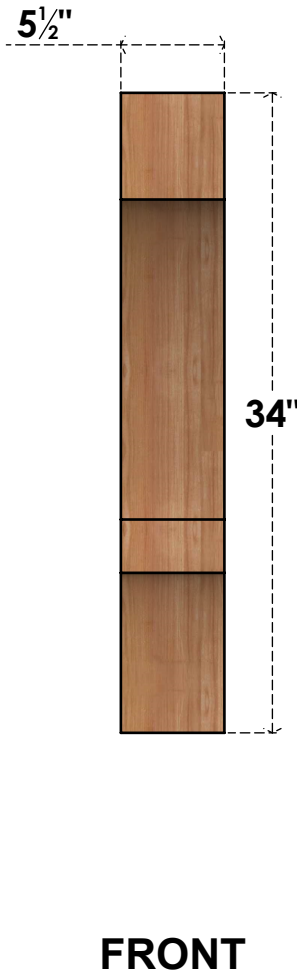

BRC06X22X34BOA00SWR

5 1/2"W X 22"D X 34"H BALBOA SMOOTH BRACE, WESTERN RED CEDAR

EKENA MILLWORK
 2300 WEST MAIN ST.
 CLARKSVILLE, TX 75426
 TOLL FREE: 866-607-0453
 WWW.EKENAMILLWORK.COM

NOTES

1. INSTALLATION TO BE COMPLETED IN ACCORDANCE WITH MANUFACTURER'S SPECIFICATIONS.
2. DRAWING MAY NOT BE TO SCALE
3. THIS DRAWING IS INTENDED FOR DESIGN AND PLANNING PURPOSES ONLY.
4. ALL INFORMATION CONTAINED HEREIN WAS CURRENT AT THE TIME OF DEVELOPMENT BUT MUST BE REVIEWED AND APPROVED BY THE PRODUCT MANUFACTURER TO BE CONSIDERED ACCURATE.
5. PRODUCTS ARE NOT KILN DRIED. THIS ITEM IS UNIQUE AND WILL CONTAIN THE NATURAL VARIATIONS THAT THE WOOD SPECIES OFFERS. THIS MAY RESULT IN VARIATIONS UP TO 1/4"