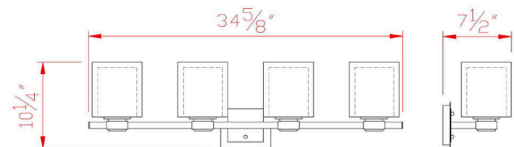

### SPECIFICATIONS

MOUNTING:	Wall Mount	LED BRIGHTNESS (LUMENS):	N/A
SLOPED CEILING ADAPTABLE:	No	LED COLOR CORRELATED TEMPERATURE (CCT):	N/A
LAMP TYPE 1:	4 lamps 60W Incandescent	LED COLOR RENDERING INDEX (CRI):	N/A
BULB INCLUDED:	No	LED EFFICACY:	N/A
WATTS PER BULB:	60W	LED AVERAGE RATED LIFE:	N/A
TOTAL WATTAGE:	240W	ENERGY EFFICIENT:	No
DIMMABLE:	Yes	LIGHTING AMPS:	N/A
MATERIAL CONSTRUCTION:	Steel	VOLTAGE:	120V
ASSEMBLED DIMENSIONS:	10.25" H x 34.6" L x 7.5" D		
WEIGHT:	11.80 lbs.		
BACKPLATE DIMENSIONS:	5.5" H x 5.5" W		
CANOPY/PLATE DIMENSIONS:	N/A		
GLASS/SHADE DIMENSIONS:	6.5" H x 5.5" L x 5.5" D		
GLASS/SHADE MATERIAL:	Glass		
GLASS/SHADE TYPE:	Clear		
GLASS/SHADE COLOR:	Clear White		