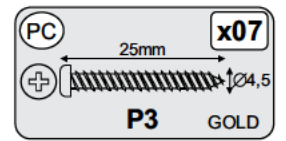

PARTS LIST

2021 SPECIFICATION

BATCH NUMBER **2020/0272**

PLEASE RETAIN THIS LEAFLET ALONG WITH YOUR DELIVERY NOTE/ RECEIPT FOR FUTURE REFERENCE

01

02

To avoid damage to your furniture during assembly please build on a soft clean surface such as the inside of the cardboard box.

03

WHITE SIDE

04

05

06

07

08

09