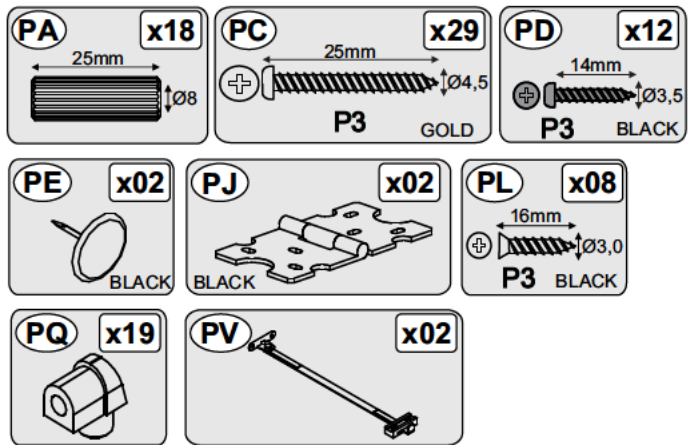

PARTS LIST

2021 SPECIFICATION

BATCH NUMBER **2020/0272**

PLEASE RETAIN THIS LEAFLET ALONG WITH YOUR DELIVERY NOTE/ RECEIPT FOR FUTURE REFERENCE

01

02

To avoid damage to your furniture during assembly please build on a soft clean surface such as the inside of the cardboard box.